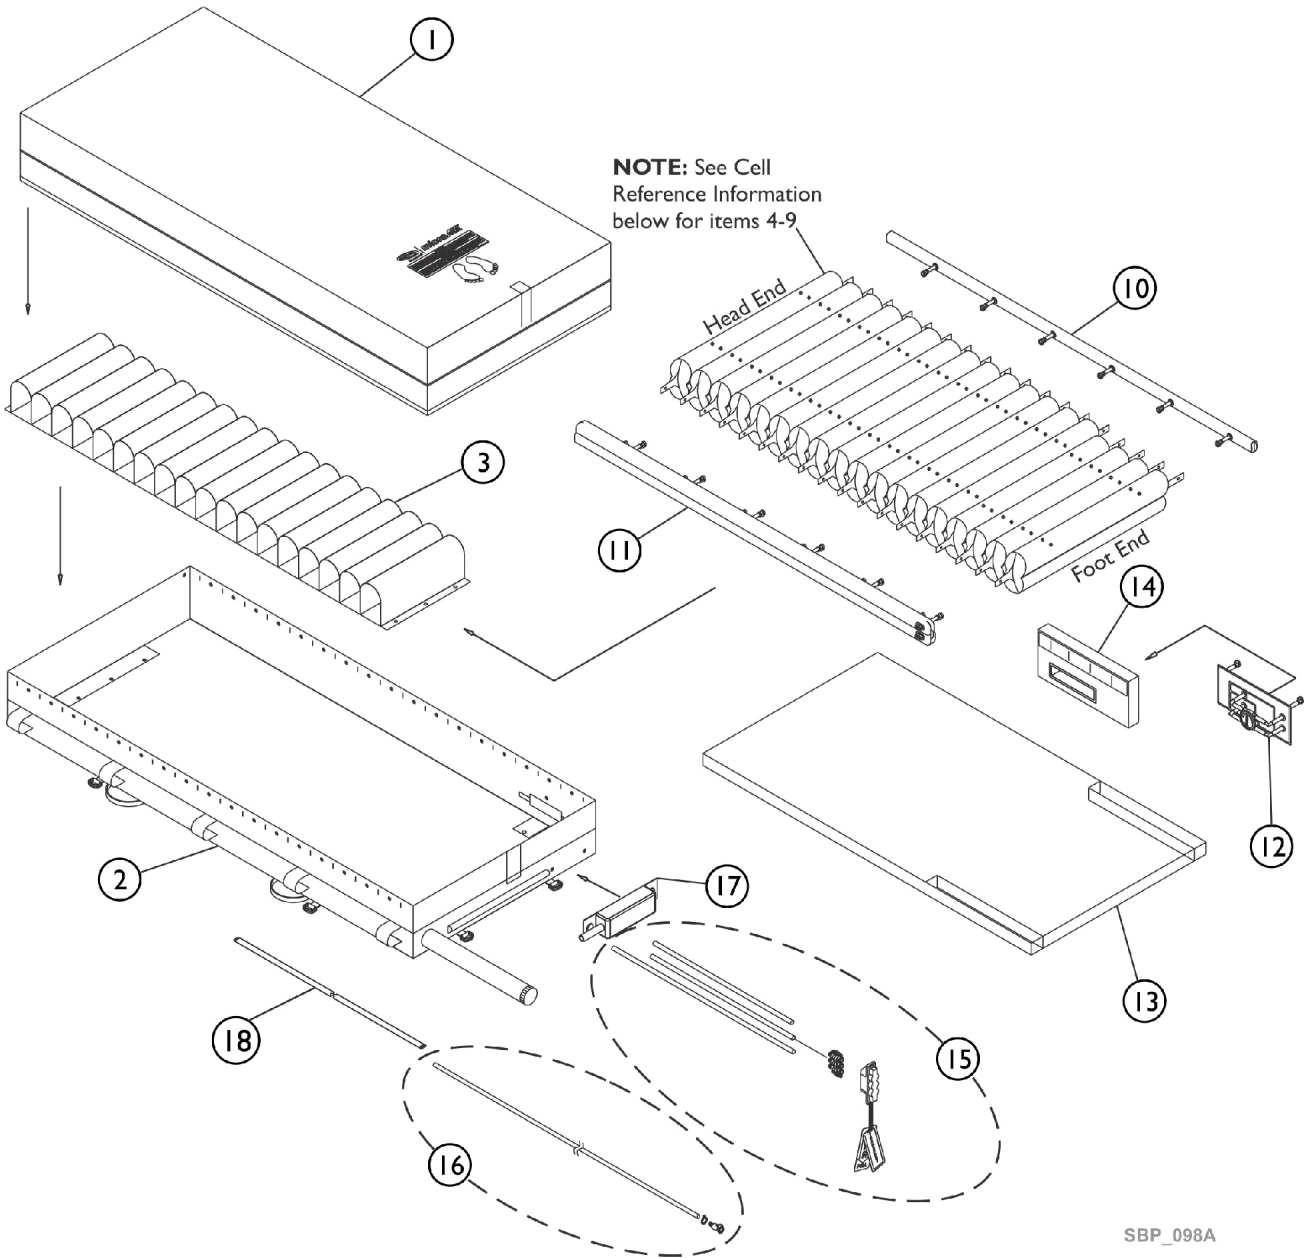

MicroAIR 800M48 Mattress

Cell Position	1	2	3	4	5	6	7	8	9	10	11	12	13	14	15	16	17	18
Item Number	4	5	6	4	5	6	4	5	6	4	5	6	4	5	9	7	8	9

← Head End - Cell Reference Information - Foot End →

MicroAIR 800M48 Mattress

Item Number	Note	Part Number	Description	Quantity Per	
				Package	Assembly
1		60124753	Top Cover	1	1
2		60124754	Bottom Cover	1	1
3		60124622	Belt Set	1	1
4		60124693	8" Vent Cell for 48" Mattress (Blue)	1	5
5		60124694	8" Vent Cell for 48" Mattress (Clear)	1	5
6		60124695	8" Vent Cell for 48" Mattress (Green)	1	4
7		60124696	8" Foot Vent Cell for 48" Mattress (Blue)	1	1
8		60124697	8" Foot Vent Cell for 48" Mattress (Clear)	1	1
9		60124698	8" Foot Vent Cell for 48" Mattress (Green)	1	2
10		60124749	Left Side Air Manifold	1	1
11		60124750	Right Side Air Manifold	1	1
12		60124635	Foot Side Rail For (14-1/2" x 7")	1	1
13		60124746	Foam Cover	1	1
14		60124631	Foot Foam Cover	1	1
15		60124690	Connecting Tube Set (Alternating Pipe Set)	1	1
16		60124621	Connecting Tube Set (Exhausting Pipe)	1	1
17		60124632	Vent/ Muffler Exhaust	1	1
18		60124623	Hose Sleeve	1	1
	A	60124177	5A Fuse	1	1
	A	60124178	Air Filter - (MA800 / MA900)	1	1
	A	60124180	Fuse Holder	1	1
	A	60124184	Exhaust O-Ring	1	1
	A	60124187	CPC Exhaust Connector (MA800)	1	1
	A	60124190	Heel Sense valve sticker	1	1
	A	60124192	Rubber Foot, M10 Series (MA800 / MA900)	1	1
	A	60124193	Foam Bumper Strip, M10 Series (MA800 / MA900)	1	1
	A	60124194	Hook Set (MA800 / MA900)	1	1
	A	60124636	Trio Coupling Cap and Tag Set (MA800 / MA900)	1	1
	A	60124637	Trio Coupling Connector, Cap and Tag Set (MA800 / MA900)	1	1
	A	60124638	CPC Connector, 3/8" Male	1	1
	A	60124639	1/2" Grey Tubing (MA800 / MA900)	1	1
	A	60124640	Trio Coupling (MA800 / MA900)	1	1

NOTE: A - Not Shown