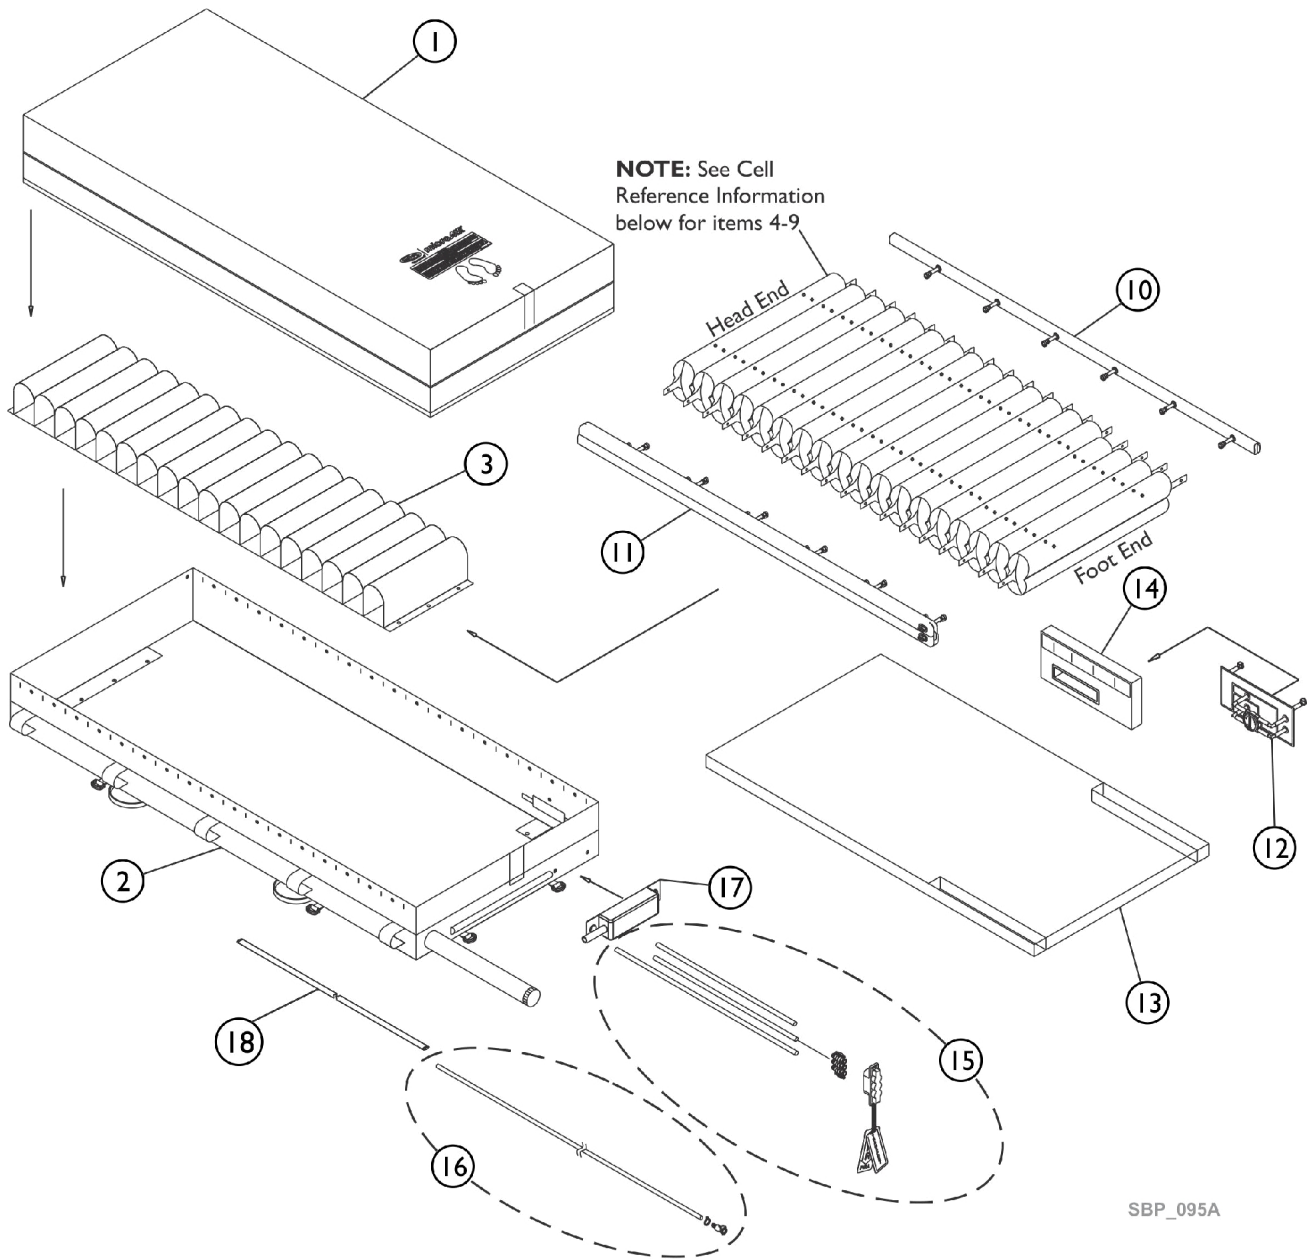

MicroAIR 800 Mattress

SBP_095A

Cell Position	1	2	3	4	5	6	7	8	9	10	11	12	13	14	15	16	17	18
Item Number	4	5	6	4	5	6	4	5	6	4	5	6	4	5	9	7	8	9

← Head End - Cell Reference Information - Foot End →

MicroAIR 800 Mattress

Item Number	Note	Part Number	Description	Quantity Per	
				Package	Assembly
1		60124641	Top Cover	1	1
2		60124642	Bottom Cover	1	1
3		60124622	Belt Set	1	1
4		60124624	8" Vent Cell (Blue)	1	5
5		60124625	8" Vent Cell (White)	1	5
6		60124626	8" Vent Cell (Green)	1	4
7		60124627	8" Foot Vent Cell (Blue)	1	1
8		60124628	8" Foot Vent Cell (White)	1	1
9		60124629	8" Foot Vent Cell (Green)	1	2
10		60124633	Left Side Air Manifold	1	1
11		60124634	Right Side Air Manifold	1	1
12		60124635	Foot Side Rail For (14-1/2" x 7")	1	1
13		60124630	Foam Cover	1	1
14		60124631	Foot Foam Cover	1	1
15		60124671	Connecting Tube Set (Alternating Pipe Set)	1	1
16		60124621	Connecting Tube Set (Exhausting Pipe)	1	1
17		60124632	Vent/ Muffler Exhaust	1	1
18		60124623	Hose Sleeve	1	1
	A	60124177	5A Fuse	1	1
	A	60124178	Air Filter - (MA800 / MA900)	1	1
	A	60124180	Fuse Holder	1	1
	A	60124184	Exhaust O-Ring	1	1
	A	60124187	CPC Exhaust Connector (MA800)	1	1
	A	60124190	Heel Sense valve sticker	1	1
	A	60124192	Rubber Foot, M10 Series (MA800 / MA900)	1	1
	A	60124193	Foam Bumper Strip, M10 Series (MA800 / MA900)	1	1
	A	60124194	Hook Set (MA800 / MA900)	1	1
	A	60124636	Trio Coupling Cap and Tag Set (MA800 / MA900)	1	1
	A	60124637	Trio Coupling Connector, Cap and Tag Set (MA800 / MA900)	1	1
	A	60124638	CPC Connector, 3/8" Male	1	1
	A	60124639	1/2" Grey Tubing (MA800 / MA900)	1	1
	A	60124640	Trio Coupling (MA800 / MA900)	1	1

NOTE: A - Not Shown