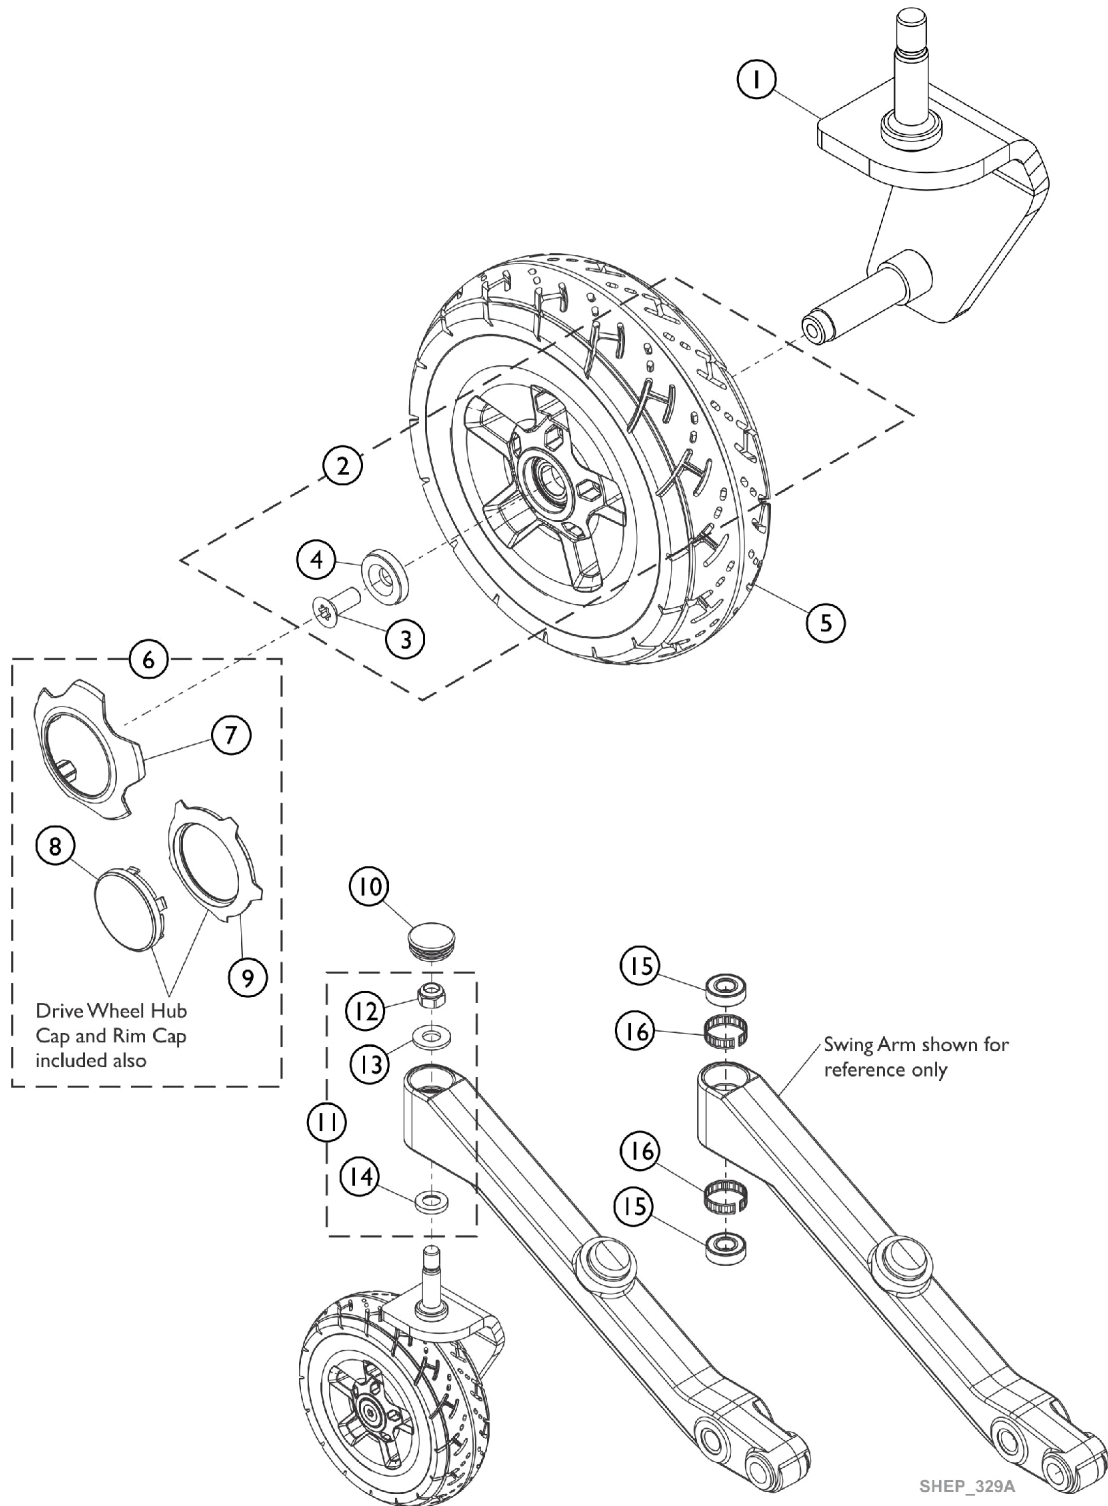

Caster - 8" Rear - Single Sided Fork, Nylon

Caster - 8" Rear - Single Sided Fork, Nylon

Item Number	Note	Part Number	Description	Quantity Per	
				Package	Assembly
1		60124368	Kit, Single Sided Fork Assembly - Right	1	1
1		60124369	Kit, Single Sided Fork Assembly - Left	1	1
2	A	60124367	Kit, Caster Mounting Hardware	1	1
3			Screw, DIN7991SVZ TX PB (M8 x 20 x 12.9mm)	1	1
4			Spacer, Black (9 x 27 x 5.5mm)	1	1
5	B	60124366	Kit, Wheel Assembly, Flat Free, Black (8x2.50-4) Right and Left (Pair)	2	1
6	C	See Chart	Item #6 Rim Cap Kit For Caster and Drive Wheel, Nylon	1	1
10		1110709	Cap, Head Tube, Black	1	1
11	D	60124370	Kit, Fork Mounting Hardware	1	1
12			Locknut (M14 x 2mm)	1	1
13			Washer, Nylon (5/8 x 1-5/16 x 1/8")	1	1
14			Spacer, Stem (5/8 x 1-1/8 x 3/16")	1	1
15		40117X006	Bearing (5/8")	1	2
16		1110717	Ring, Tolerance	1	2

NOTE: A - Includes items 3 and 4.
 B - Right and Left side Wheel Assembly sold as pair only.
 C - Includes items 7-9.
 D - Includes items 12-16.

Item #6 Rim Cap Kit For Caster and Drive Wheel, Nylon

Description	Standard Black	Anthracite Black	Mercury Blue	Bengal Red	Silver Star	Midnight Purple
Rim Cap, Caster and Drive Wheel Kit	60124853-NLA See Note(s) A	60124854-NLA See Note(s) A	60124855-NLA See Note(s) A	60124856-NLA See Note(s) A	60124857-NLA See Note(s) A	60124858-NLA See Note(s) A

NOTE: A - Front Drive Wheel Center Rim Cap remains Black in color. Individual Rims and Caps are not sold separately.
 Nylon Colors are No Longer Available. Select from Polycarbonate Colors.