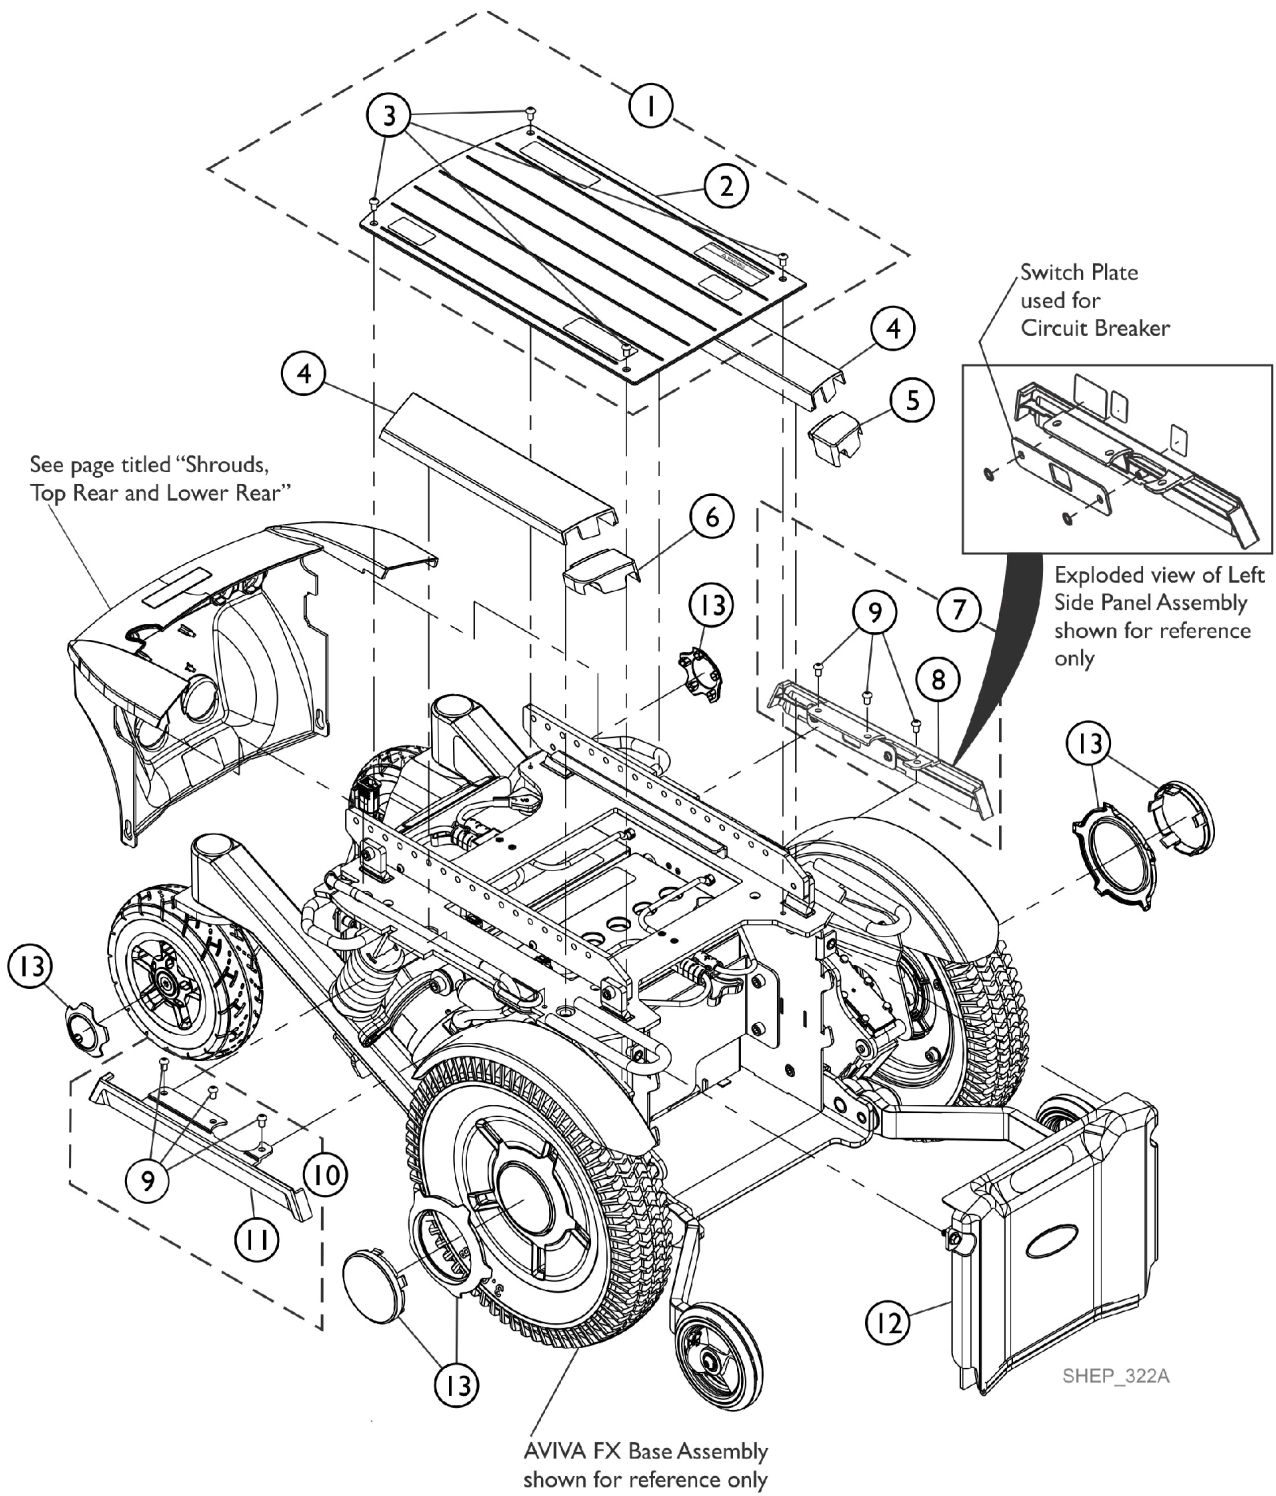

Shrouds, Nylon

Shrouds, Nylon

Item Number	Note	Part Number	Description	Quantity Per	
				Package	Assembly
1	A	60124331-NLA	NLA - Kit, Shroud, Top w/ Labels and Hardware	1	1
4		See Chart	Item #4 Side Rail Shroud Kit	1	1
5		60124335	Kit, Shroud, Cap Front - Left	1	1
6		60124336	Kit, Shroud, Cap Front - Right	1	1
7	B	60124332-NLA	NLA - Kit, Shroud, Panel Side w/ Labels and Hardware - Left	1	1
10	C	60124333-NLA	NLA - Kit, Shroud, Panel Side w/ Labels and Hardware - Right	1	1
12		60124334-NLA	NLA - Kit, Shroud, Front w/ Decal	1	1
13		See Chart	Item #13 Rim Cap Kit For Caster and Drive Wheel	1	1

NOTE: A - Includes items 2 and 3
 B - Includes items 8 and 9. Also includes the Switch Plate already attached for the Circuit Breaker (not shown).
 C - Includes items 9 and 11

Item #4 Side Rail Shroud Kit

NOTE: A - Side Rail Shroud can accommodate the right or left side.
 Nylon Colors are No Longer Available. Select from Polycarbonate Colors.

Item #13 Rim Cap Kit For Caster and Drive Wheel

Description	Standard Black	Anthracite Black	Mercury Blue	Bengal Red	Silver Star	Midnight Purple
Rim Cap, Caster and Drive Wheel Kit	60124853-NLA See Note(s) A	60124854-NLA See Note(s) A	60124855-NLA See Note(s) A	60124856-NLA See Note(s) A	60124857-NLA See Note(s) A	60124858-NLA See Note(s) A