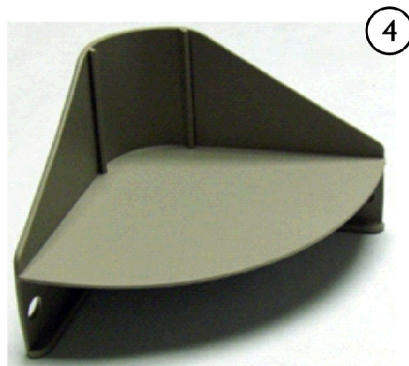

# Bed Extender and Mattress Parts

## Bed Extender and Mattress Parts

Item Number	Note	Part Number	Description	Quantity Per	
				Package	Assembly
1	A	1133065-NLA	NLA - Bed Extender (Taupe)	1	1
2		032981-NLA	NLA - Mattress (13-3/8 x 32 x 2")	1	1
3		1070793-NLA	NLA - Instruction Sheet, Bed Extender and Mattress	1	1
4	B	1124031	Kit, Mattress Keeper Includes: 4 ea. Mattress Keepers, 8 ea. Nuts, 8 ea. Screws, and 1 ea. Poly Bag	1	1
5		1124067	Mattress Keeper, Single	1	1
NOTE: A - Pan Deck only B - Includes 4-Mattress Keepers, 8-Screws, 8-Nuts					