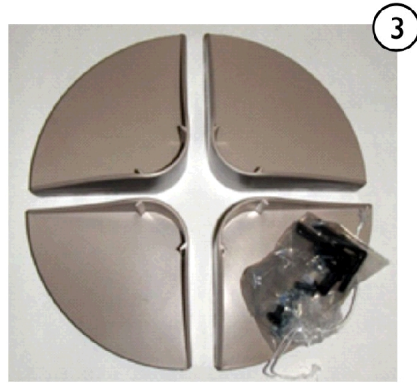

# Bed Extender and Mattress Parts

## Bed Extender and Mattress Parts

Item Number	Note	Part Number	Description	Quantity Per	
				Package	Assembly
1	A	1133065-NLA	NLA - Bed Extender (Taupe)	1	1
2		032981-NLA	NLA - Mattress (13-3/8 x 32 x 2")	1	1
3		1070793-NLA	NLA - Instruction Sheet, Bed Extender and Mattress	1	1
4	B	1124031	Kit, Mattress Keeper Includes: 4 ea. Mattress Keepers, 8 ea. Nuts, 8 ea. Screws, and 1 ea. Poly Bag	1	1
5		1124067	Mattress Keeper, Single	1	1
NOTE: A - Pan Deck only B - Includes 4-Mattress Keepers, 8-Screws, 8-Nuts					