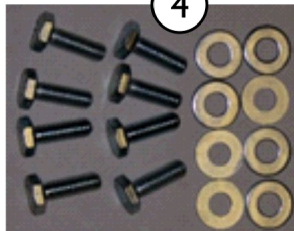

Corner Bracket Kit

1

2

3

4

Corner Bracket Kit

Item Number	Note	Part Number	Description	Quantity Per	
				Package	Assembly
1	A	1161904	Kit, Corner Bracket, White	1	1
2	C	033576-NLA	NLA - Corner Bracket, Head-Left, Foot-Right	1	1
3	C	033577-NLA	NLA - Corner Bracket, Head-Right, Foot-Left	1	1
4	B	Y002984	Kit, Head and Footboard Hardware	1	1
NOTE: A - Includes 2-Left Corner Brackets, 2-Right Corner Brackets, 8-Screws, 8-Nuts. Note: Taupe is No Longer Available. B - Includes 8-Screws and 8-Washers C - Item #2 and #3 are no longer available separately. Order item #1 Corner Bracket Kit.					