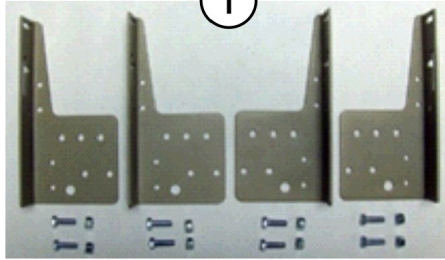

Corner Bracket Kit

1

2

3

4

Corner Bracket Kit

Item Number	Note	Part Number	Description	Quantity Per	
				Package	Assembly
1	A	1161904	Kit, Corner Bracket, White	1	1
2	C	033576-NLA	NLA - Corner Bracket, Head-Left, Foot-Right	1	1
3	C	033577-NLA	NLA - Corner Bracket, Head-Right, Foot-Left	1	1
4	B	Y002984	Kit, Head and Footboard Hardware	1	1
NOTE: A - Includes 2-Left Corner Brackets, 2-Right Corner Brackets, 8-Screws, 8-Nuts. Note: Taupe is No Longer Available. B - Includes 8-Screws and 8-Washers C - Item #2 and #3 are no longer available separately. Order item #1 Corner Bracket Kit.					