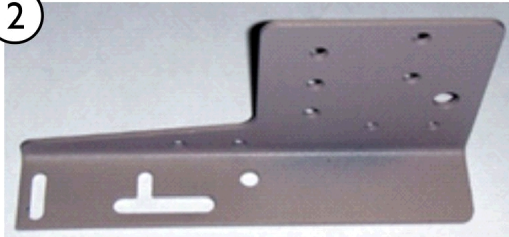

Corner Bracket Kit

1

2

3

4

Corner Bracket Kit

Item Number	Note	Part Number	Description	Quantity Per	
				Package	Assembly
1	A	1161904	Kit, Corner Bracket, White	1	1
2	C	033576-NLA	NLA - Corner Bracket, Head-Left, Foot-Right	1	1
3	C	033577-NLA	NLA - Corner Bracket, Head-Right, Foot-Left	1	1
4	B	Y002984	Kit, Head and Footboard Hardware	1	1
NOTE: A - Includes 2-Left Corner Brackets, 2-Right Corner Brackets, 8-Screws, 8-Nuts. Note: Taupe is No Longer Available. B - Includes 8-Screws and 8-Washers C - Item #2 and #3 are no longer available separately. Order item #1 Corner Bracket Kit.					