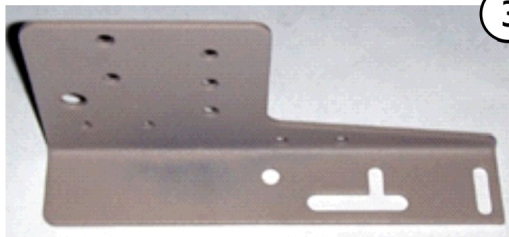

Corner Bracket Kit

1

2

3

4

Corner Bracket Kit

Item Number	Note	Part Number	Description	Quantity Per	
				Package	Assembly
1	A	1161904	Kit, Corner Bracket, White	1	1
2	C	033576-NLA	NLA - Corner Bracket, Head-Left, Foot-Right	1	1
3	C	033577-NLA	NLA - Corner Bracket, Head-Right, Foot-Left	1	1
4	B	Y002984	Kit, Head and Footboard Hardware	1	1
NOTE: A - Includes 2-Left Corner Brackets, 2-Right Corner Brackets, 8-Screws, 8-Nuts. Note: Taupe is No Longer Available. B - Includes 8-Screws and 8-Washers C - Item #2 and #3 are no longer available separately. Order item #1 Corner Bracket Kit.					