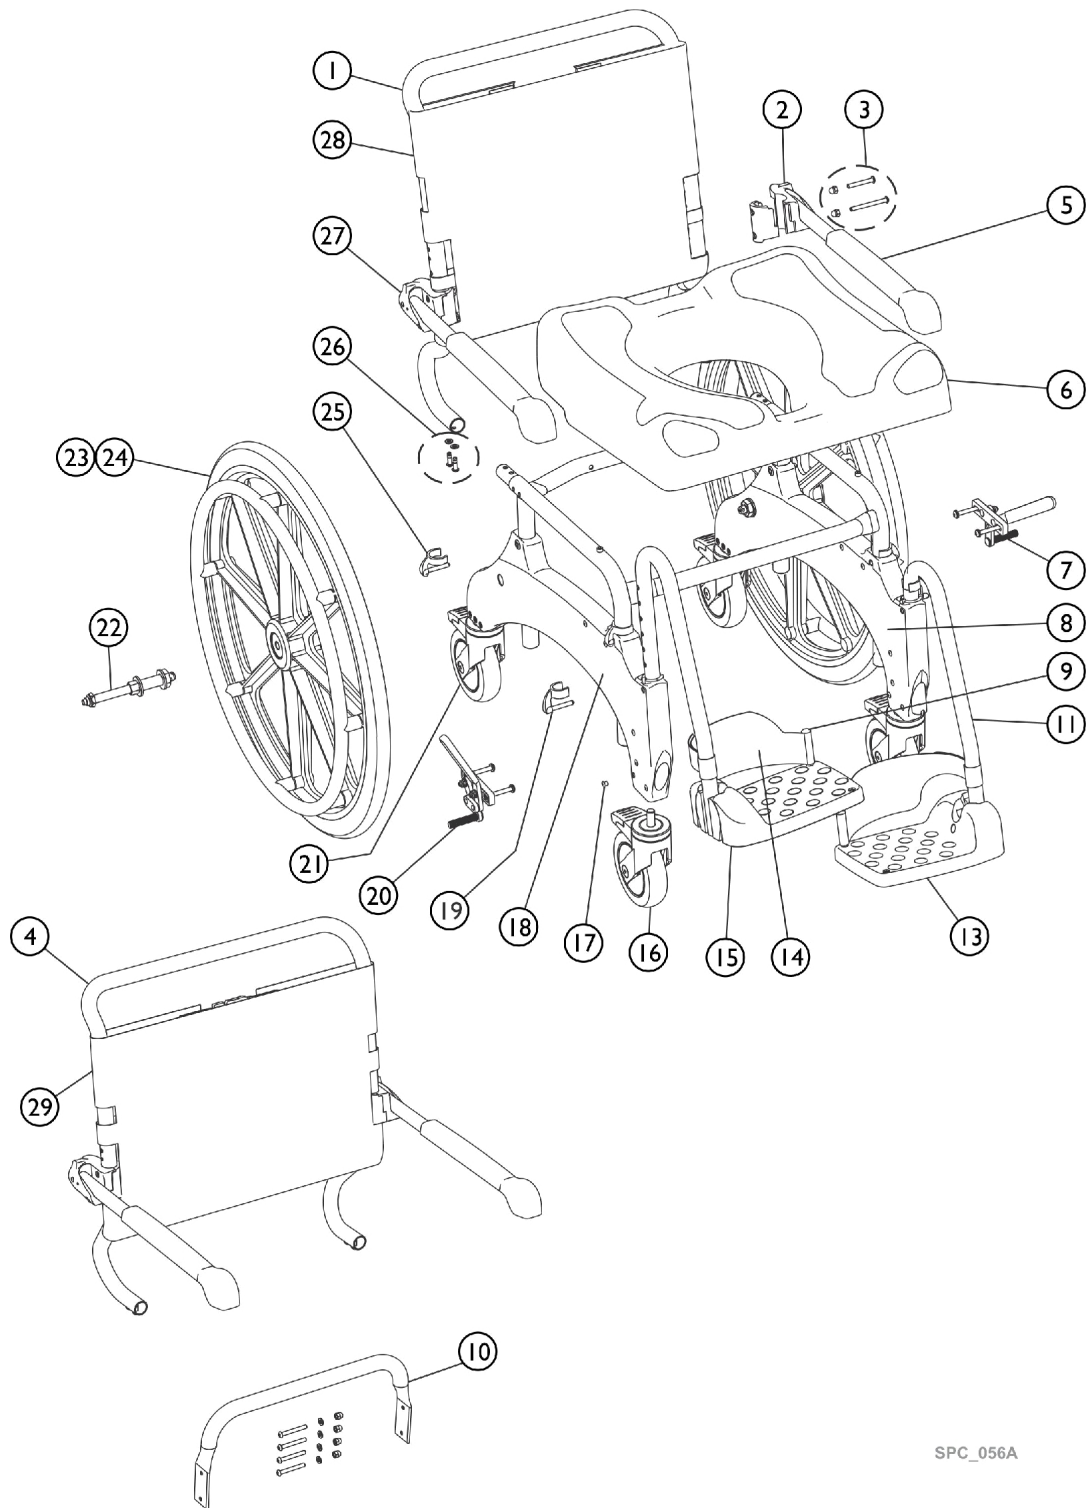

# Spare parts Ocean ErgoSP/(SPXL)

SPC\_056A

## Spare parts Ocean ErgoSP/(SPXL)

Item Number	Note	Part Number	Description	Quantity Per	
				Package	Assembly
1		SP1607166	Backrest w/o arm. / Hdwr. - Ocean (24") Ergo	1	1
2		1470694	Armrest Assembly Left	1	1
3		1471052	Ocean Armrest Kit Parts	1	2
4		SP1607167	Backrest XL w/o arm. / Hdwr. - Ocean (24") Ergo XL Armrest	1	1
5		16472	Armrest Pads Incl. Screws Kit	1	2
6		SP1607743	Seat plate - Ocean Ergo Series	1	1
7		16339	Lt. Brk. Lever - Ocean / Ergo Commodes	1	1
8		SP1607371	Side Frame w / 5" Casters - Ocean (24") Ergo (XL)	1	1
9		SP1607170	Hdwr., heel strap - Ocean (24") Ergo (XL)	1	2
10		SP1607168	Base stabilizer bar w / Hdwr. - Ocean (24") Ergo XL Footrest cpl.,	1	1
11		SP1643541	Footrest cpl., Left - Ocean (XL) / (Dual-)VIP / Ocean Ergo Series	1	1
13		1470689	Footrest Plate	1	2
14		16334	Heel Loop (Pair)	2	1
15		SP1643542	Footrest cpl., Right - Ocean (XL) / VIP / Ocean Ergo Series	1	1
16		SP1607628	Caster 5" - Ocean Ergo Series	1	4
17		SP1607169	Plugs, Side Frame - Ocean (24") Ergo (XL)	1	1
18		SP1607546	Side Frame w / 5" Dir. Caster - Ocean (24") Ergo (XL)	1	1
19		SP1607742	Clip, footrest - Ocean Ergo Series	1	2
20		16340	Rt. Brk. Lever Ocean / Ergo Commodes	1	1
21		SP1607741	Caster 5", dir. lock - Ocean Ergo Series	1	1
22		16418	Cpl Set Hub and QR Axle (16338 and 16337)	1	1
23		16336	24 In Wheel W / Handrim for Ocean/Ergo SP	1	2
24		16379	Self Propelling Wheels Kit complete including brakes	1	1
25		16256	Side Frame Adj. Clip	1	4
26		1542900	Bkrst Hdwr. - Ergo / Ocean (Dual-)VIP / XL After SN 14403200/14406200	1	1
27		1470693	Armrest assembly, Right	1	1
28		AP1603031	Backrest Cover - Ocean Ergo/ SP	1	1
29		AP1603577	Backrest Cover - Ocean Ergo XL/ SPXL	1	1