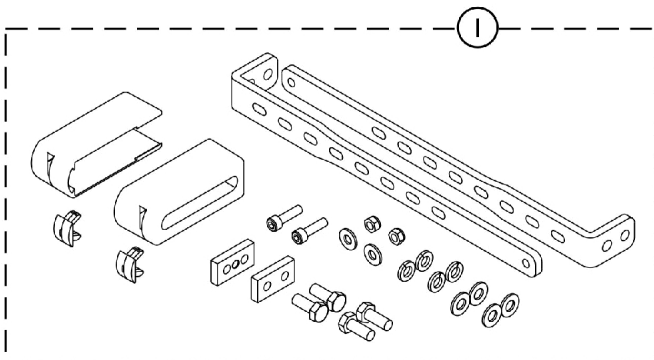

Independent Front Rigging Cross Brace Assembly (M70HD/ MELR/ MPELR), (16" W - 22" W)

Seat Frame
Assembly shown
for reference only

Front Right and
Left Seat Pans
shown for
reference only

Independent Front Rigging Cross Brace Assembly (M70HD/ MELR/ MPELR), (16" W - 22" W)

Item Number	Note	Part Number	Description	Quantity Per	
				Package	Assembly
1		60102718	Kit, Cross Brace Assembly, Independent Front Rigging	1	1