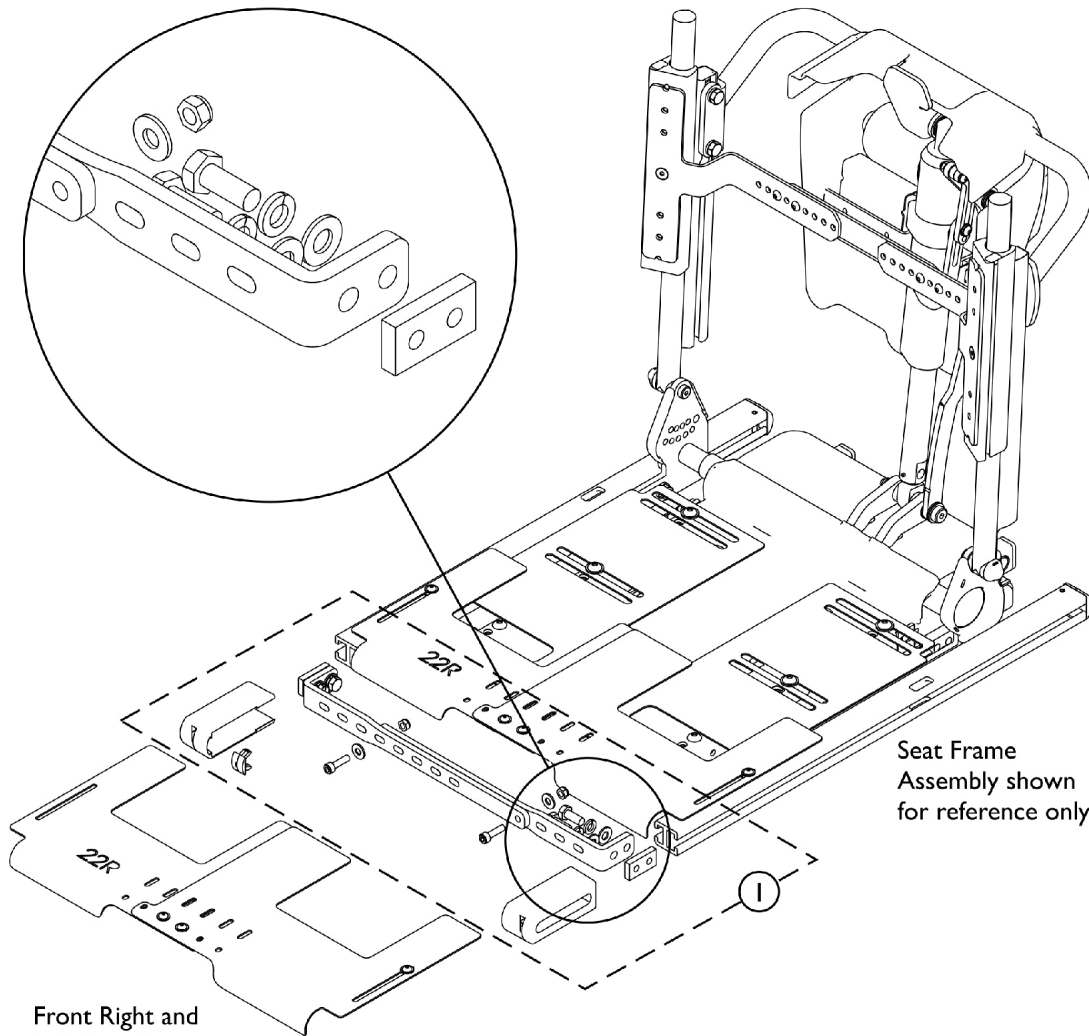

Independent Front Rigging Cross Brace Assembly (M70HD/ MELR/ MPELR), (16" W - 22" W)

Seat Frame
Assembly shown
for reference only

Front Right and
Left Seat Pans
shown for
reference only

Independent Front Rigging Cross Brace Assembly (M70HD/ MELR/ MPELR), (16" W - 22" W)

Item Number	Note	Part Number	Description	Quantity Per	
				Package	Assembly
1		60102718	Kit, Cross Brace Assembly, Independent Front Rigging	1	1