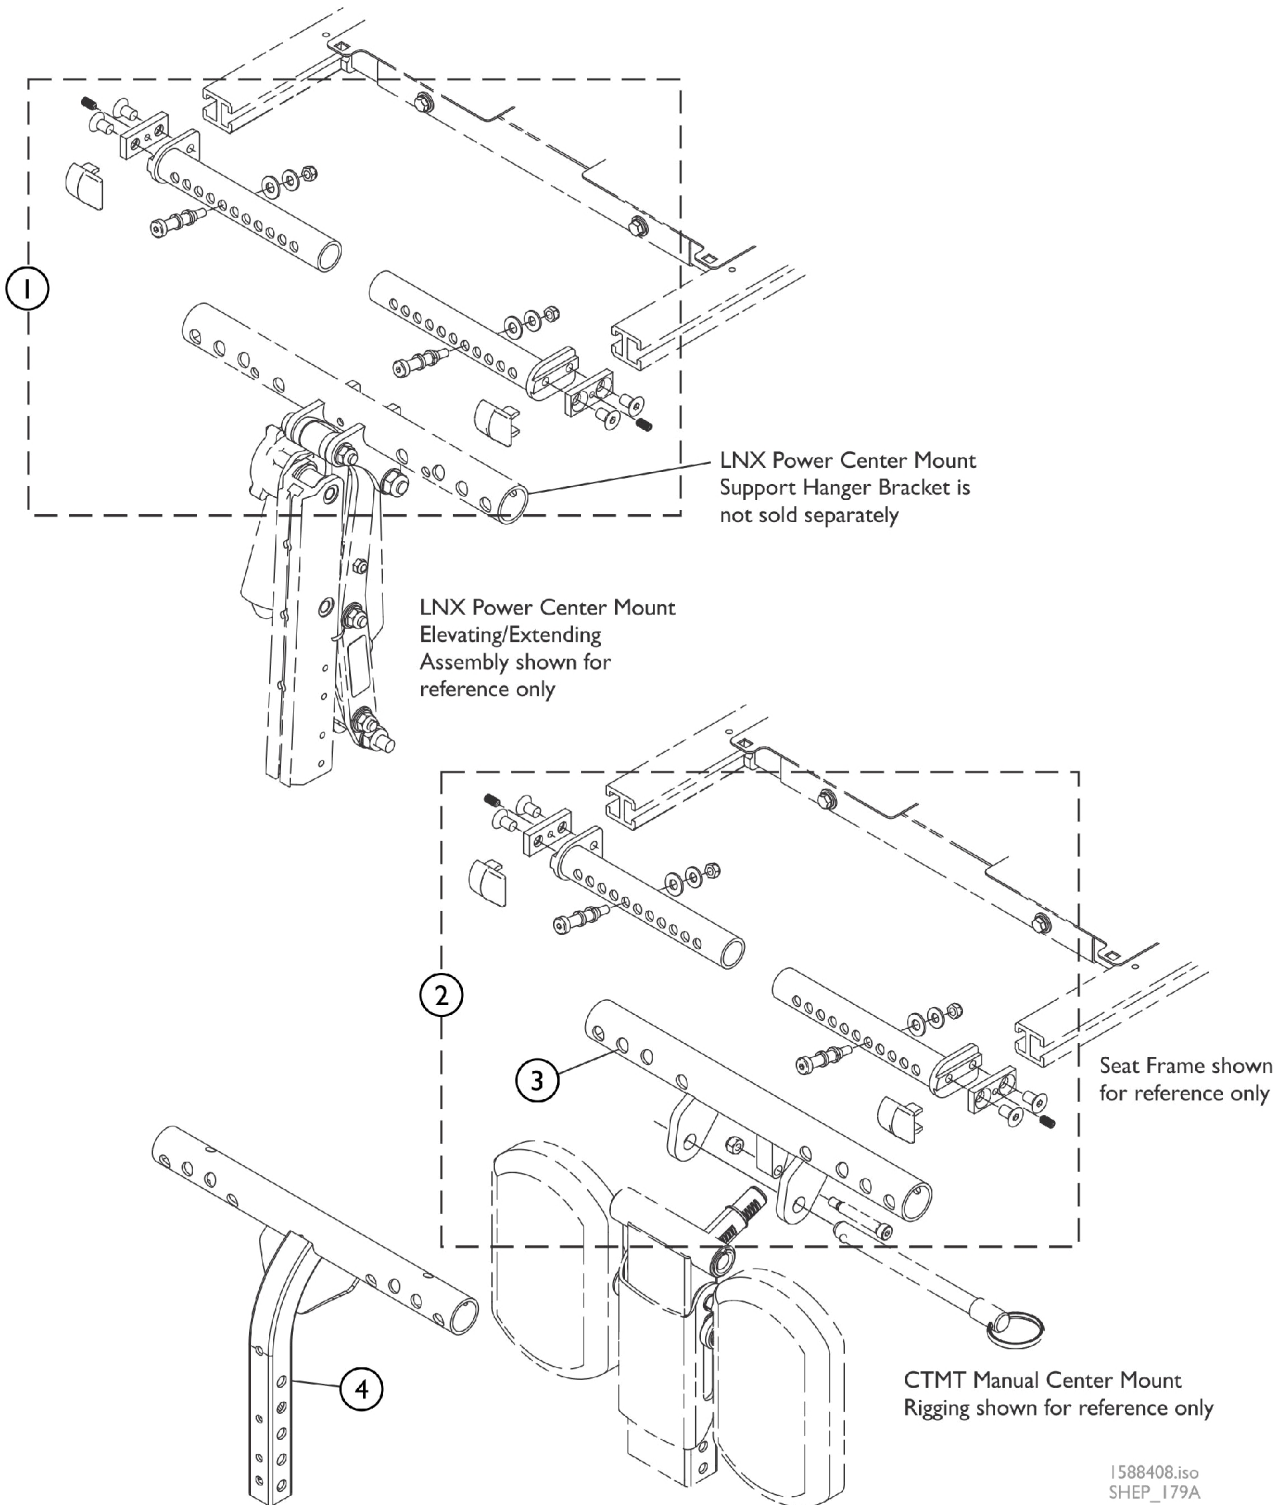

Center Mount Rigging Support Hanger Brackets and Mounting Hardware (CTMT-FJ/F, FCMT70/ 90/ 97, LNX)

Center Mount Rigging Support Hanger Brackets and Mounting Hardware (CTMT-FJ/F, FCMT70/ 90/ 97, LNX)

Item Number	Note	Part Number	Description	Quantity Per	
				Package	Assembly
1	A	60102716	Kit, Center Mount Rigging Support Hanger Mounting Hardware (16-22" W)	1	1
2-3		60103320	Kit, Support Hanger Bracket Assembly w/ Mounting Hardware, Cable Release, CTMT-F/FJ	1	1
4		60105160	Support Hanger Bracket Assembly, FCMT 70/90/97 Degree	1	1

NOTE: A - Item #1 used for all Center Mount Riggings shown. LNX, CTMT-Fj/F and FCMT70/90/97.