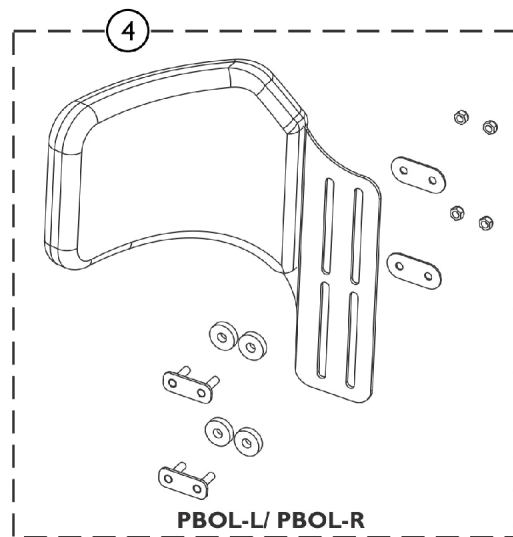

Matrix Fixed/ Swing Away Lateral Hardware, Standard and Offset, Elite TR Back (PBLSL/R) (PBOL-L/R) (SAEHBL/R) (OS AHL/R)

SHEP_288A

Matrix Fixed/ Swing Away Lateral Hardware, Standard and Offset, Elite TR Back (PBLSL/R) (PBOL-L/R) (SAEHBL/R) (OS AHL/R)

Item Number	Note	Part Number	Description	Quantity Per	
				Package	Assembly
1	A	60105139	Kit, Matrix Swing Away Lateral Hardware, Offset, Elite/Elite TR Back - Left	1	1
1	B	60105140	Kit, Matrix Swing Away Lateral Hardware, Offset, Elite/Elite TR Back - Right	1	1
2	C	60105127	Kit, Matrix Swing Away Lateral Hardware, Standard, Elite/Elite TR Back - Right/Left	1	1
3	D	60104858	Kit, Matrix Fixed Lateral Hardware, Standard, Elite/Elite TR Back - Right/Left	1	1
4	E	60104859	Kit, Matrix Fixed Lateral Hardware, Offset, Elite/Elite TR Back - Left	1	1
4	F	60104860	Kit, Matrix Fixed Lateral Hardware, Offset, Elite/Elite TR Back - Right	1	1