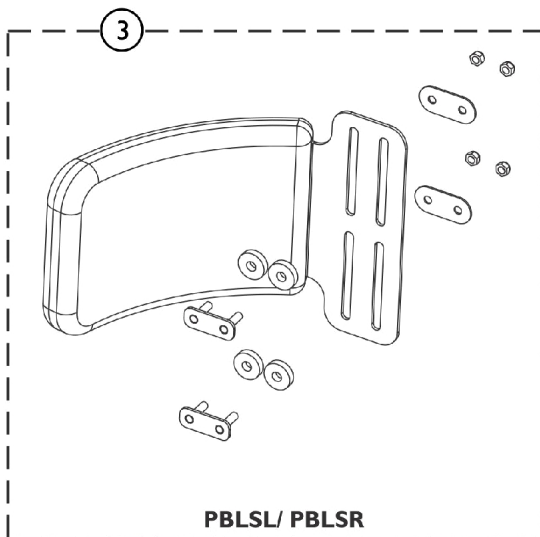

Matrix Fixed/ Swing Away Lateral Hardware, Standard and Offset, Elite TR Back (PBLSL/R) (PBOL-L/R) (SAEHBL/R) (OS AHL/R)

SHEP_288A

Matrix Fixed/ Swing Away Lateral Hardware, Standard and Offset, Elite TR Back (PBLSL/R) (PBOL-L/R) (SAEHBL/R) (OS AHL/R)

Item Number	Note	Part Number	Description	Quantity Per	
				Package	Assembly
1	A	60105139	Kit, Matrix Swing Away Lateral Hardware, Offset, Elite/Elite TR Back - Left	1	1
1	B	60105140	Kit, Matrix Swing Away Lateral Hardware, Offset, Elite/Elite TR Back - Right	1	1
2	C	60105127	Kit, Matrix Swing Away Lateral Hardware, Standard, Elite/Elite TR Back - Right/Left	1	1
3	D	60104858	Kit, Matrix Fixed Lateral Hardware, Standard, Elite/Elite TR Back - Right/Left	1	1
4	E	60104859	Kit, Matrix Fixed Lateral Hardware, Offset, Elite/Elite TR Back - Left	1	1
4	F	60104860	Kit, Matrix Fixed Lateral Hardware, Offset, Elite/Elite TR Back - Right	1	1

NOTE: A - Used for model OSAHL
B - Used for model OSAHR
C - Used for model SAEHBL/SAEHBR
D - Used for model PBLSL/PBLSR
E - Used for model PBOL-L
F - Used for model PBOL-R