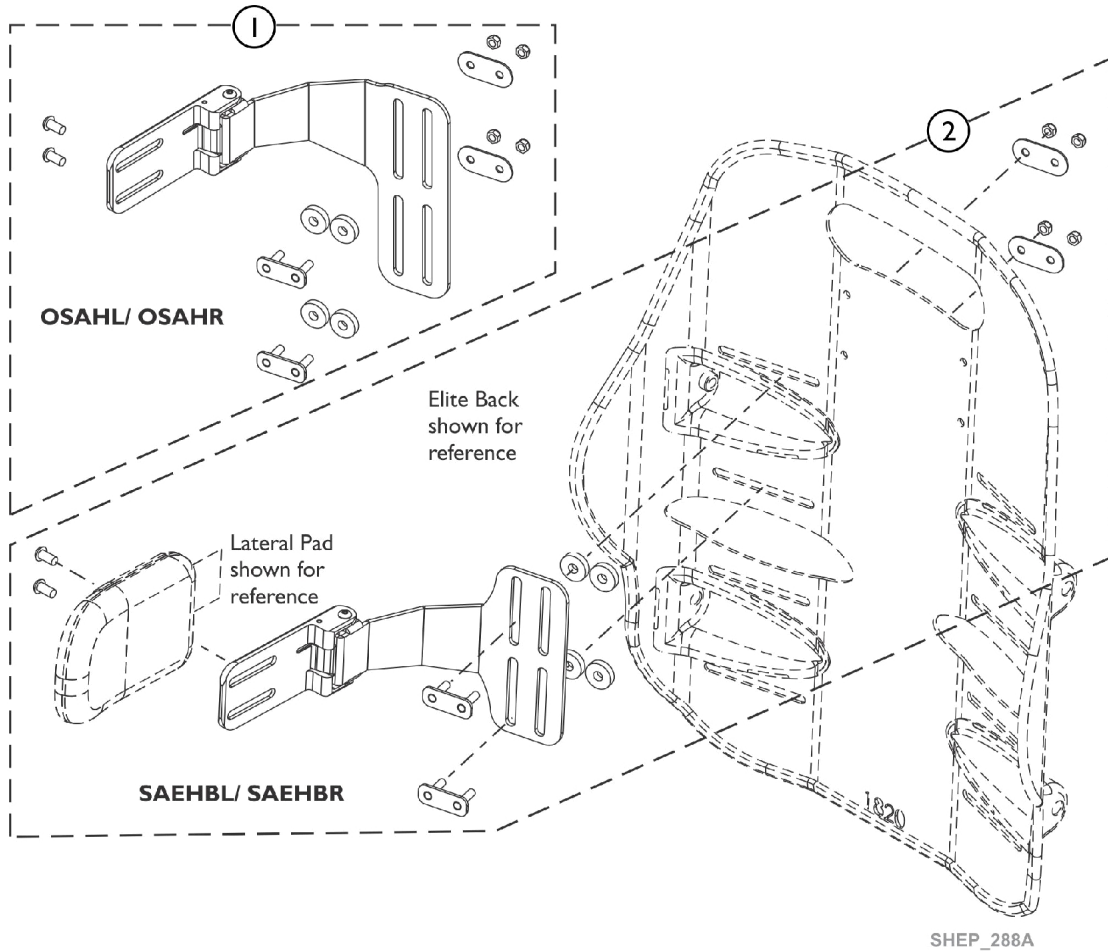

Matrix Fixed/ Swing Away Lateral Hardware, Standard and Offset, Elite TR Back (PBLSL/R) (PBOL-L/R) (SAEHBL/R) (OS AHL/R)

SHEP_288A

Matrix Fixed/ Swing Away Lateral Hardware, Standard and Offset, Elite TR Back (PBLSL/R) (PBOL-L/R) (SAEHBL/R) (OS AHL/R)

Item Number	Note	Part Number	Description	Quantity Per	
				Package	Assembly
1	A	60105139	Kit, Matrix Swing Away Lateral Hardware, Offset, Elite/Elite TR Back - Left	1	1
1	B	60105140	Kit, Matrix Swing Away Lateral Hardware, Offset, Elite/Elite TR Back - Right	1	1
2	C	60105127	Kit, Matrix Swing Away Lateral Hardware, Standard, Elite/Elite TR Back - Right/Left	1	1
3	D	60104858	Kit, Matrix Fixed Lateral Hardware, Standard, Elite/Elite TR Back - Right/Left	1	1
4	E	60104859	Kit, Matrix Fixed Lateral Hardware, Offset, Elite/Elite TR Back - Left	1	1
4	F	60104860	Kit, Matrix Fixed Lateral Hardware, Offset, Elite/Elite TR Back - Right	1	1

NOTE: A - Used for model OSAHL
B - Used for model OSAHR
C - Used for model SAEHBL/SAEHBR
D - Used for model PBLSL/PBLSR
E - Used for model PBOL-L
F - Used for model PBOL-R