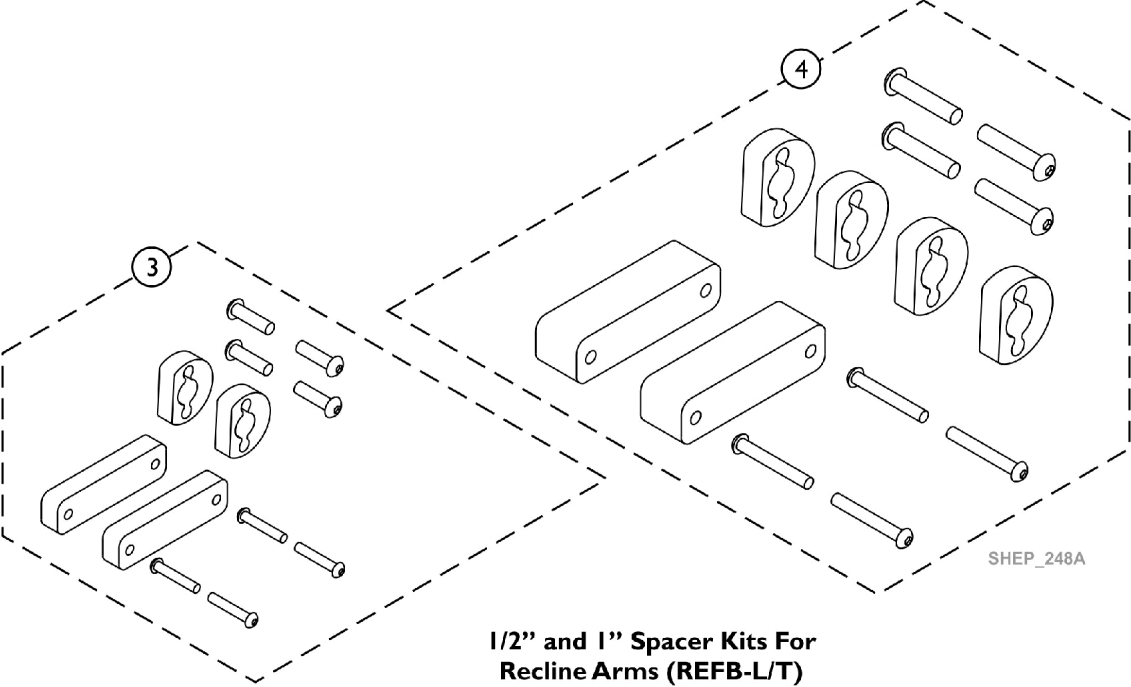

# Arm Spacer Kits (1/2" and 1") For Tilt or Recline Armrest (OAS1, OAS12)

SHEP\_248A

# Arm Spacer Kits (1/2" and 1") For Tilt or Recline Armrest (OAS1, OAS12)

Item Number	Note	Part Number	Description	Quantity Per	
				Package	Assembly
1		60105188	Kit, Offset Spacer, Dual Post (Pair) (1/2")	2	1
2		60105187	Kit, Offset Spacer, Dual Post (Pair) (1")	2	1
3		60105186	Kit, Offset Spacer, Recline (Pair) (1/2")	2	1
4		60105185	Kit, Offset Spacer, Recline (Pair) (1")	2	1