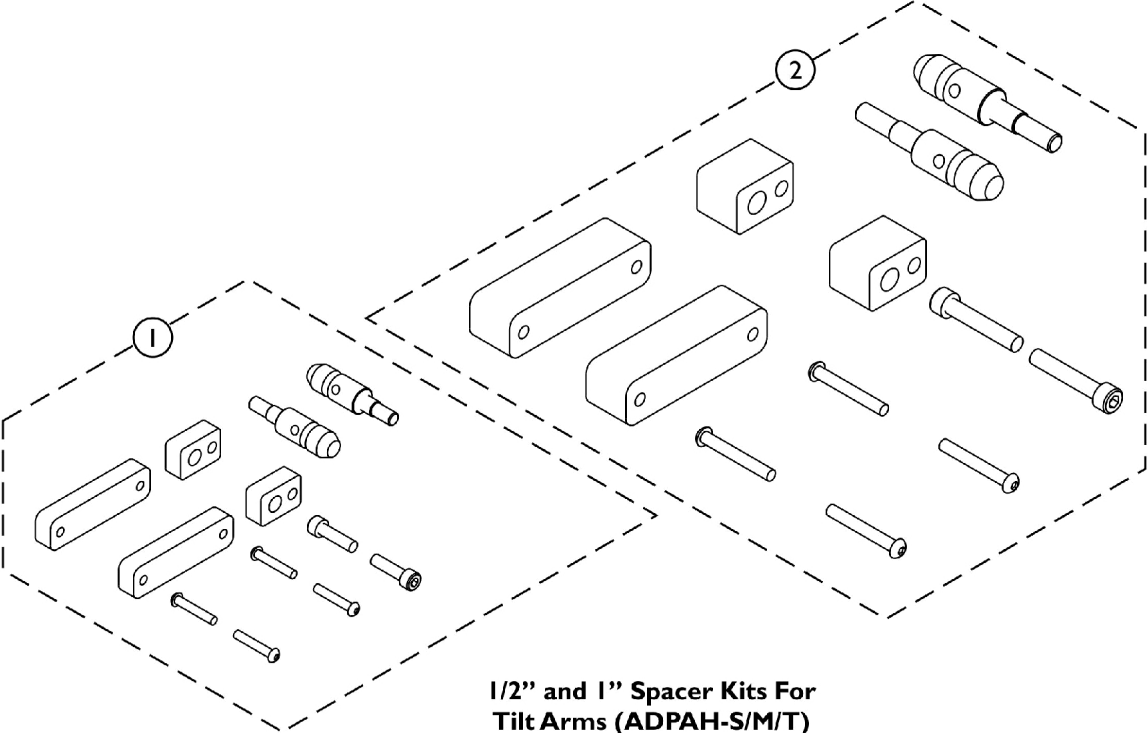

# Arm Spacer Kits (1/2" and 1") For Tilt or Recline Armrest (OAS1, OAS12)

SHEP\_248A

# Arm Spacer Kits (1/2" and 1") For Tilt or Recline Armrest (OAS1, OAS12)

Item Number	Note	Part Number	Description	Quantity Per	
				Package	Assembly
1		60105188	Kit, Offset Spacer, Dual Post (Pair) (1/2")	2	1
2		60105187	Kit, Offset Spacer, Dual Post (Pair) (1")	2	1
3		60105186	Kit, Offset Spacer, Recline (Pair) (1/2")	2	1
4		60105185	Kit, Offset Spacer, Recline (Pair) (1")	2	1