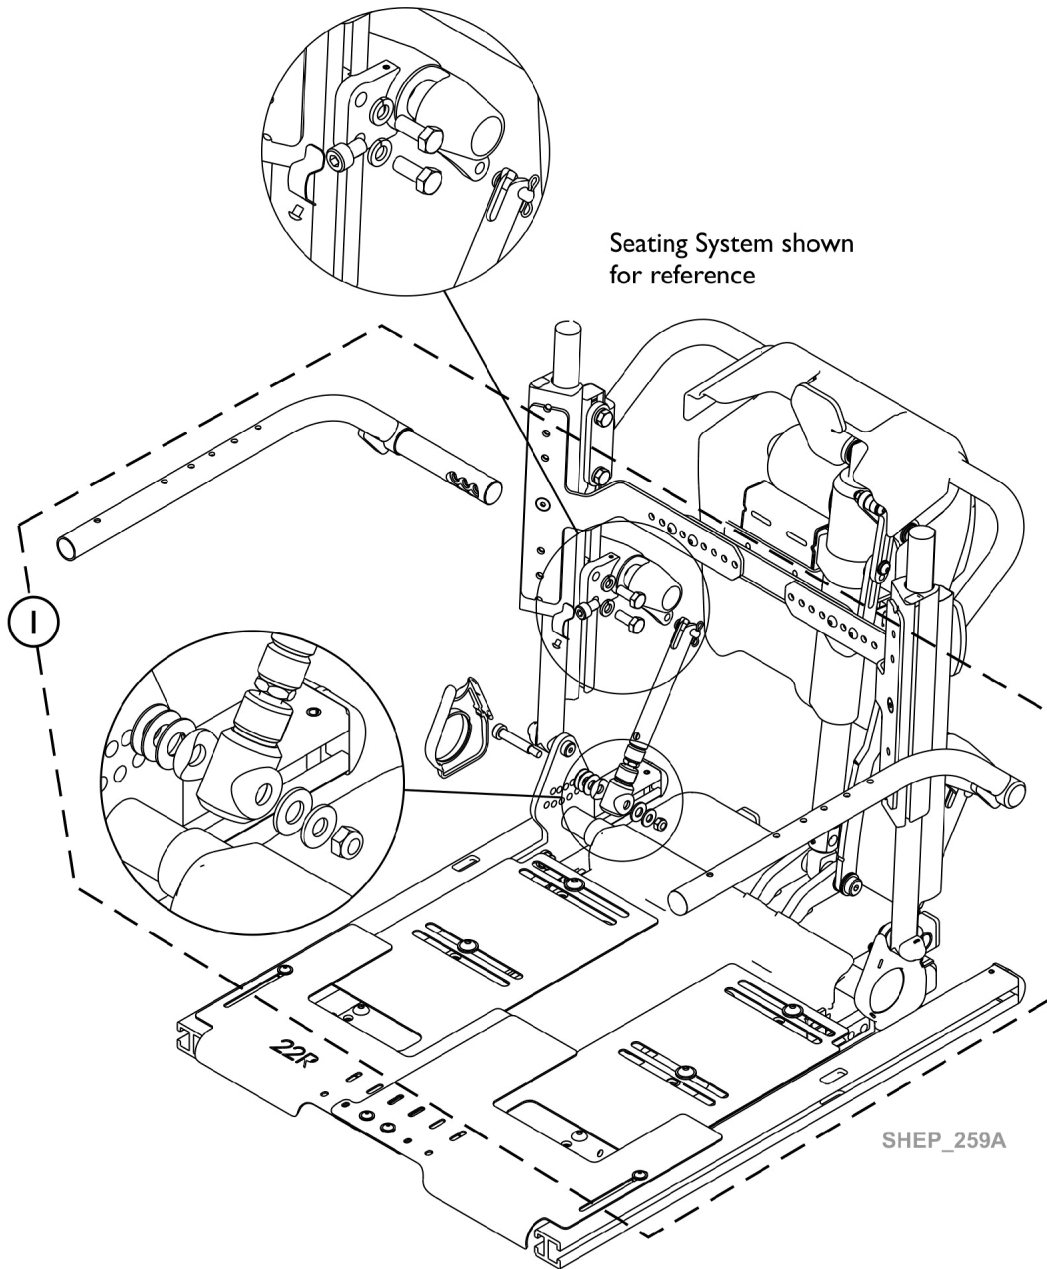

Arm Assembly, Recline Adjustable Height, Angle Cantilever, Reduced Extension (MXFB-C)

**Reclining Arm Assembly,
Flip Back, Adjustable Height,
Curved, Reduced Extension
(12-1/2-16" H)
MXFB-C**

Arm Assembly, Recline Adjustable Height, Angle Cantilever, Reduced Extension (MXFB-C)

Item Number	Note	Part Number	Description	Quantity Per	
				Package	Assembly
1	A	60102714	Kit, Arm Assembly, Recline Adjustable Height, Curved, Angle Cantilever, Reduced Extension (Pair) (12-1/2-16" H)	2	1
NOTE: A - Arms include the Right and Left side Arm Assembly and Mounting Hardware					