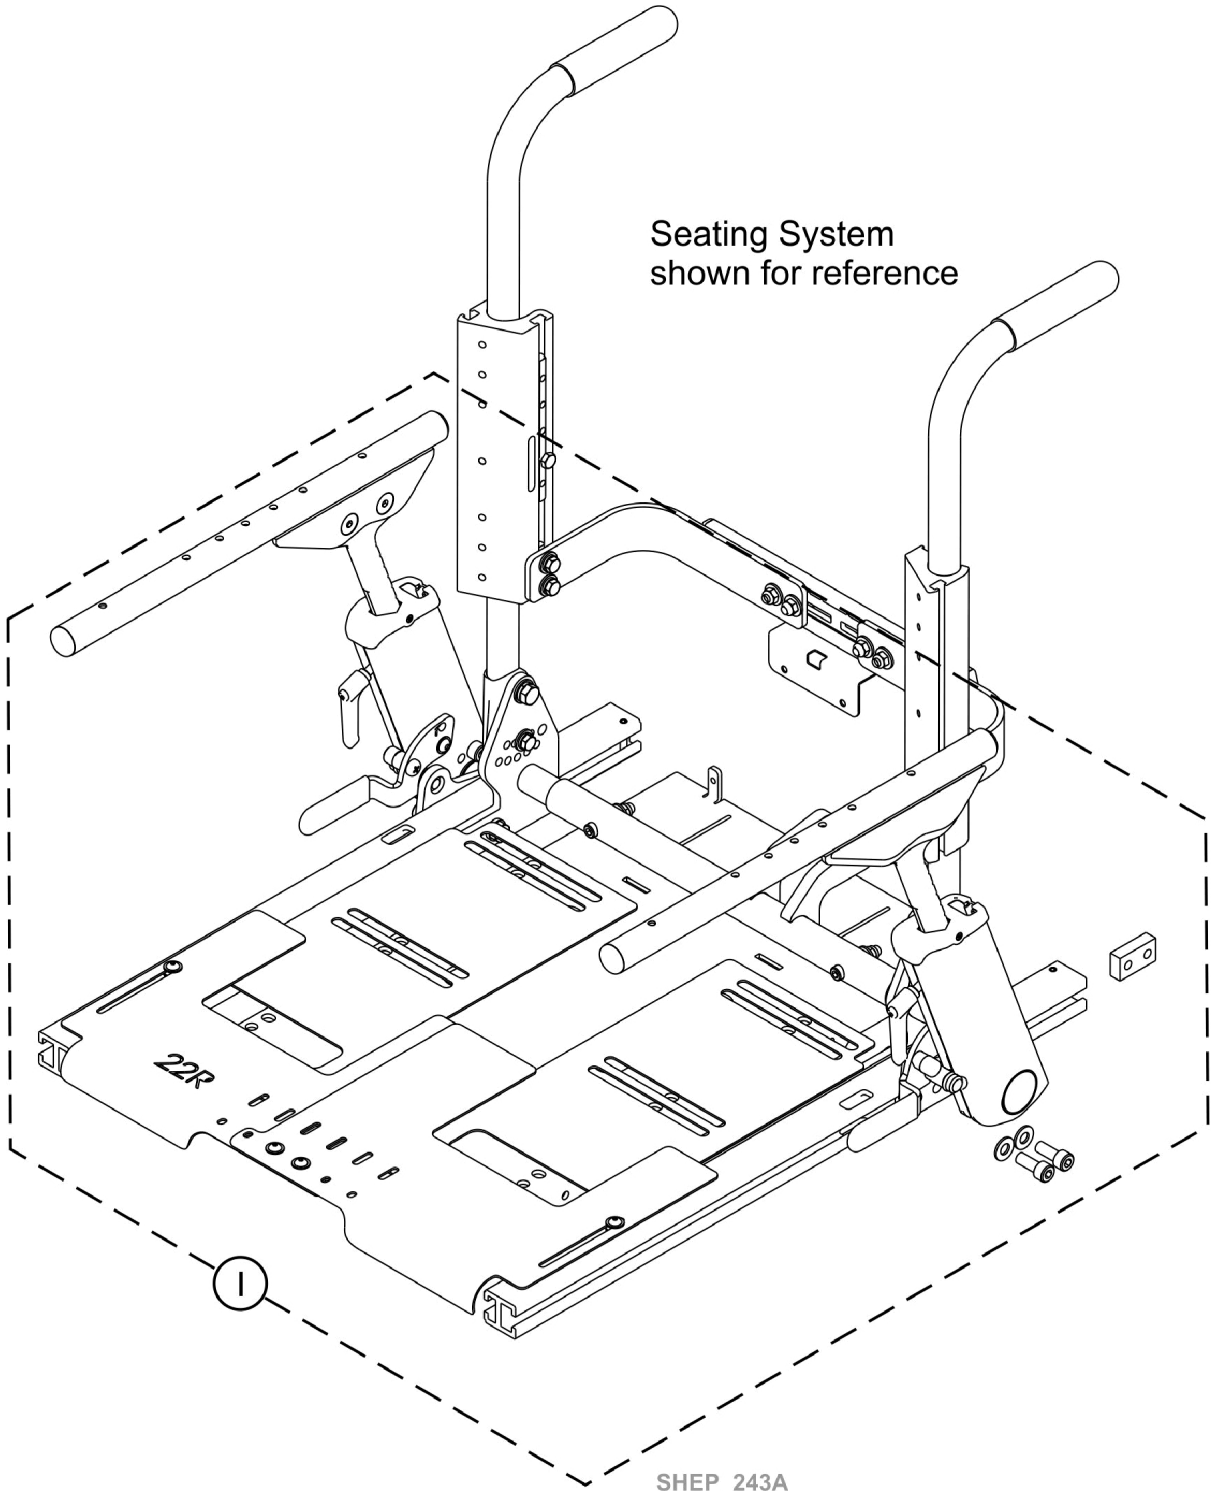

Arm Assembly, Seat Mount Flip Back Cantilever, Reduced Extension (ULMFB)

Arm Assembly, Seat Mount Flip Back Cantilever, Reduced Extension (ULMFB)

Item Number	Note	Part Number	Description	Quantity Per	
				Package	Assembly
1	A	60102664	Kit, Arm Assembly, Seat Mount Flip Back Cantilever, Reduced Extension (Pair) (9-12" H)	2	1
NOTE: A - Arms include the Right and Left side Arm Assembly and Mounting Hardware					