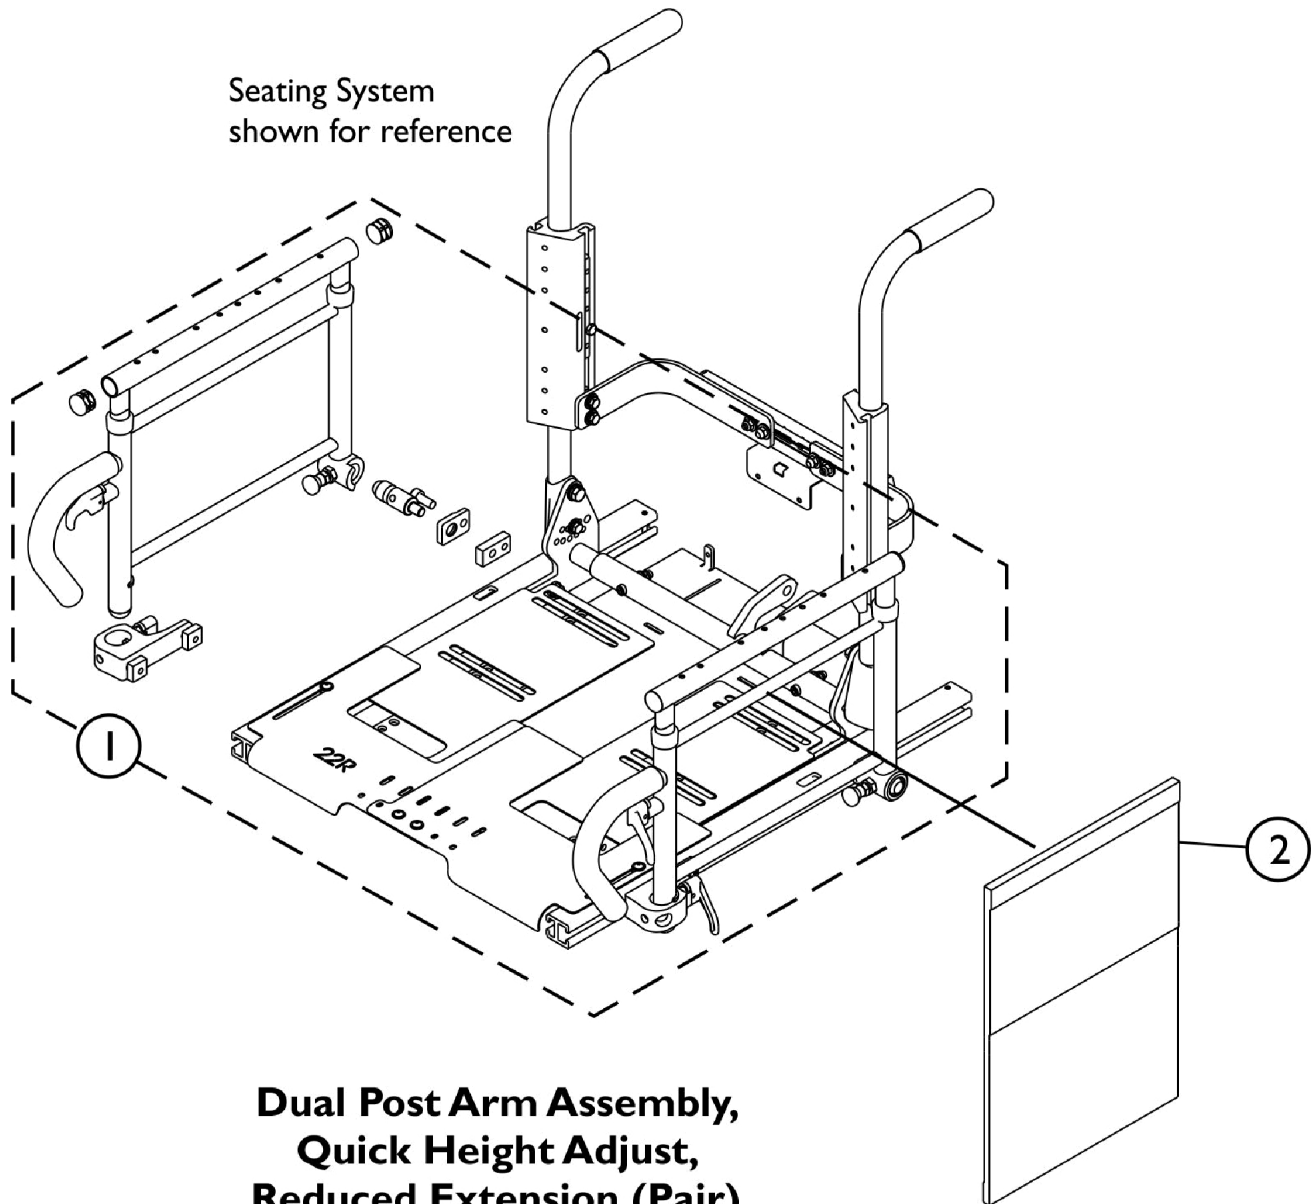

Arm Assembly, Dual Post, Quick Height Adjust, Reduced Extension (ADPAH-M)

**Dual Post Arm Assembly,
Quick Height Adjust,
Reduced Extension (Pair)
(12-3/4-15-3/4" H)
ADPAH-M**

SHEP_257A

Arm Assembly, Dual Post, Quick Height Adjust, Reduced Extension (ADPAH-M)

Item Number	Note	Part Number	Description	Quantity Per	
				Package	Assembly
1	A	60102663	Kit, Arm Assembly, Dual Post, Quick Height Adjust, Reduced Extension (Pair) (12-3/4-15-3/4" H)	2	1
2	B	60102711	Kit, Arm Wrap w/ Pouch, Dual Post Adjustable Hight Armrest	1	1
NOTE: A - Arms include the Right and Left side Arm Assembly and Mounting Hardware B - Kit contains only one Arm Wrap.					