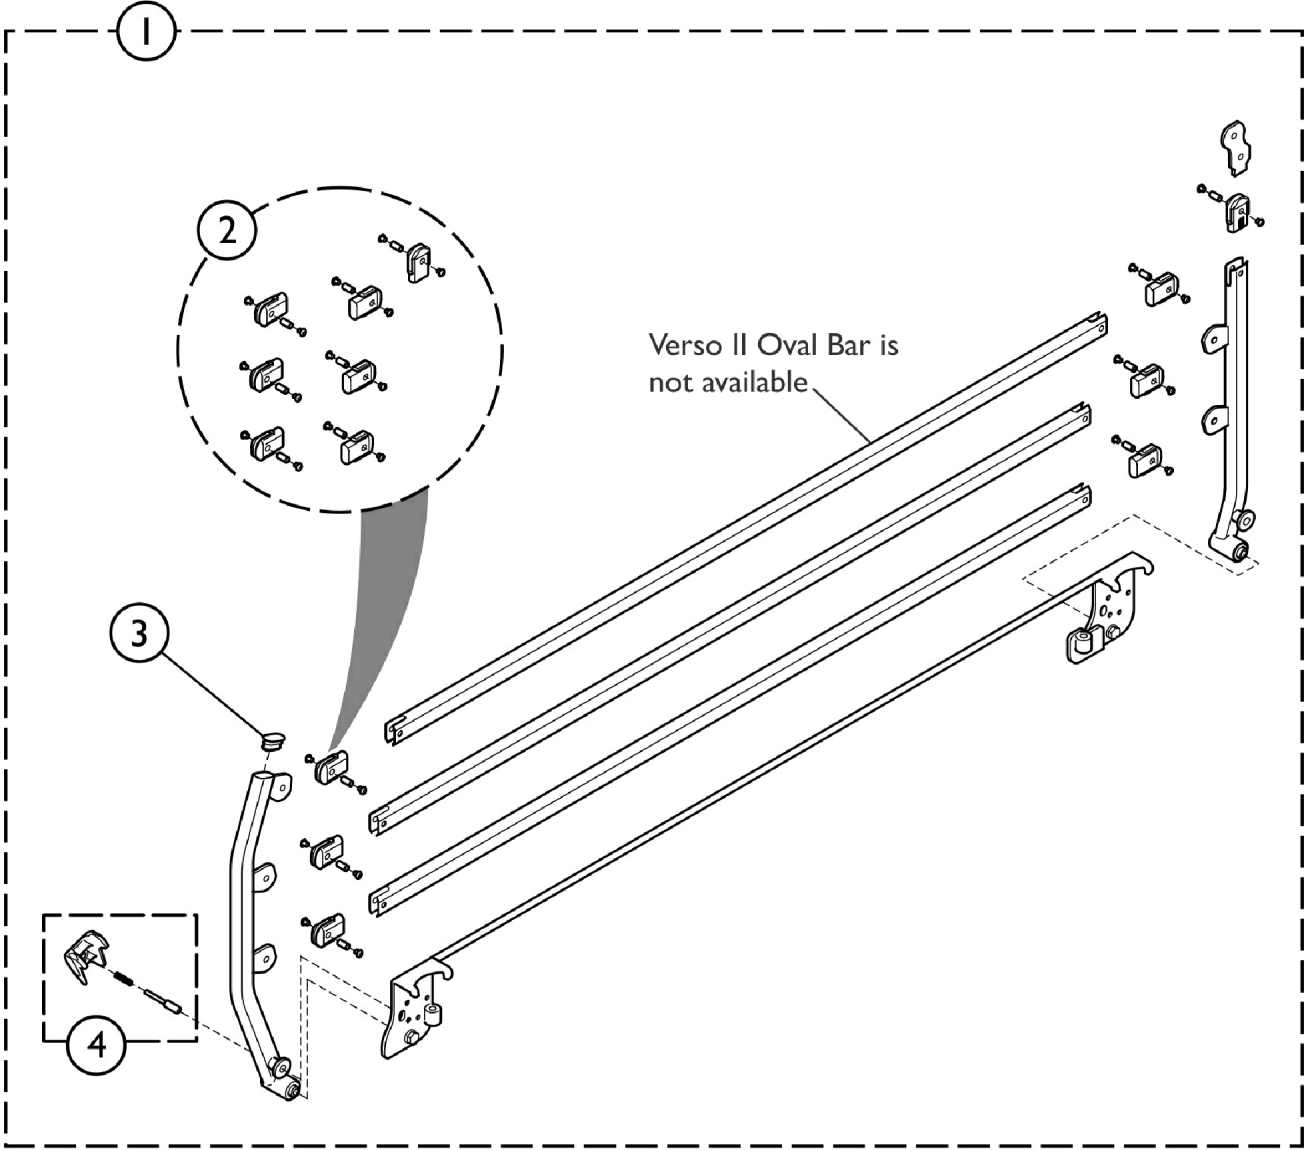

Side Rail, Verso II

Side Rail, Verso II

Item Number	Note	Part Number	Description	Quantity Per	
				Package	Assembly
1	A	1581823-7035	Side Rail, Verso II (Pair)	2	1
2		SP1553663	Side Rail Articulations	1	1
3		SP1554056-703	Oval Plastic Cap (36 x 18 x 1,5mm)	1	1
4		5 SP1553664	Locking System, Side Rail	1	1
NOTE: A - Includes items 2 - 4 and the Verso II Oval Bar. The Oval Bar is not sold separately.					