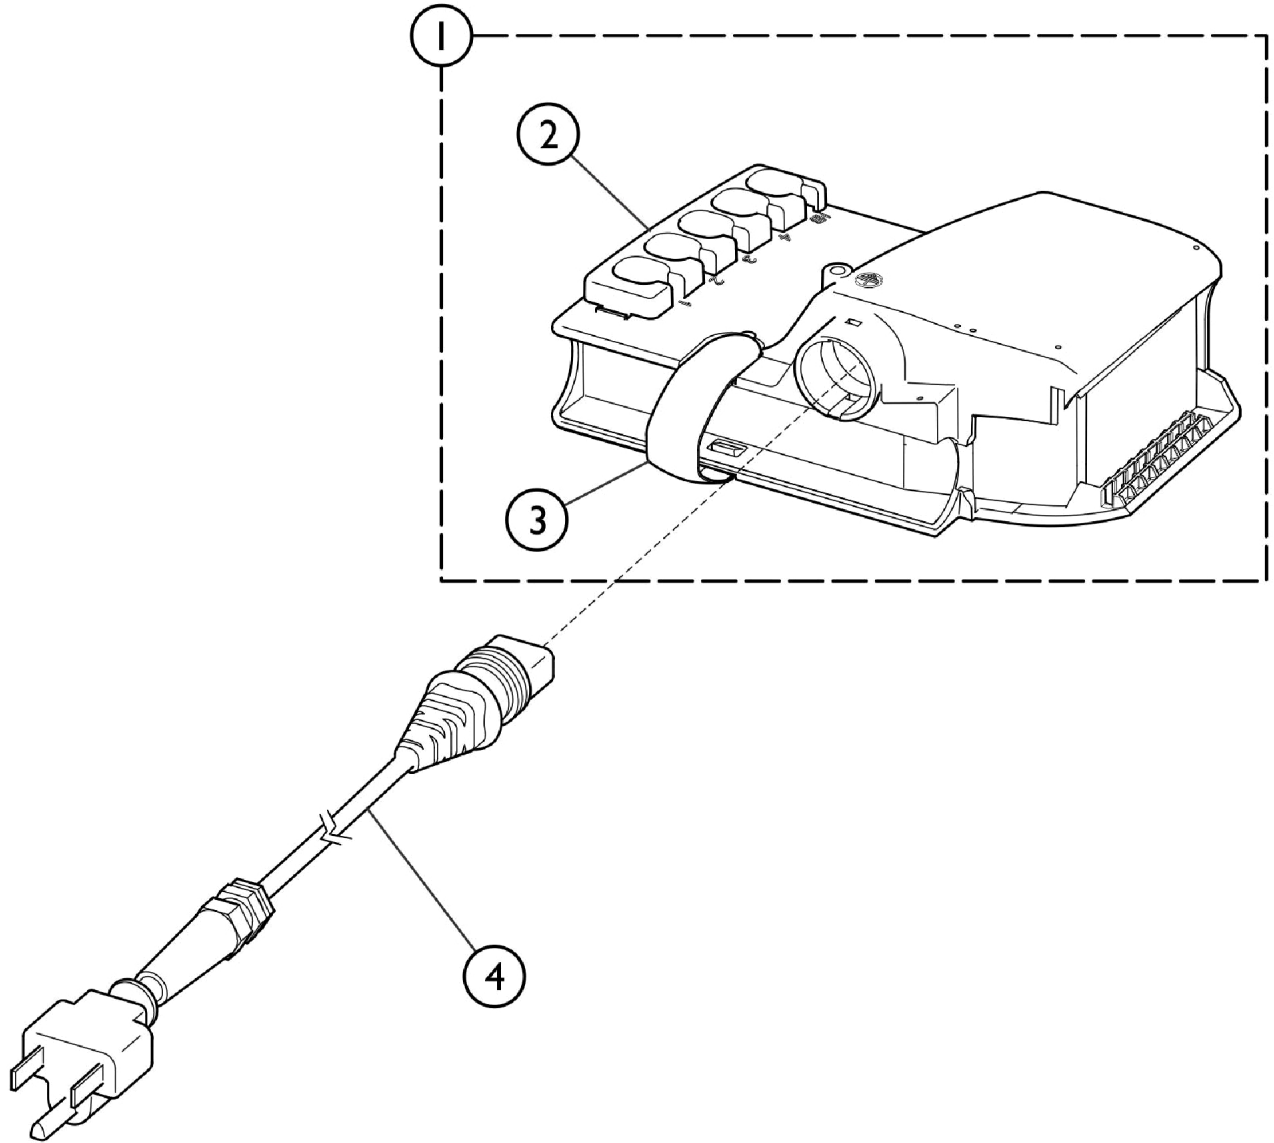

Control Unit (120v)

SBP_071A

Control Unit (120v)

Item Number	Note	Part Number	Description	Quantity Per	
				Package	Assembly
1	A	SP1580851	Control Unit (CB06, 120v)	1	1
2		SP1423968-703 5	Locking Clip	1	1
3		SP1427705-703 5	Control Box Retaining Clip	1	1
4		SP1581605	Cable (120v)	1	1