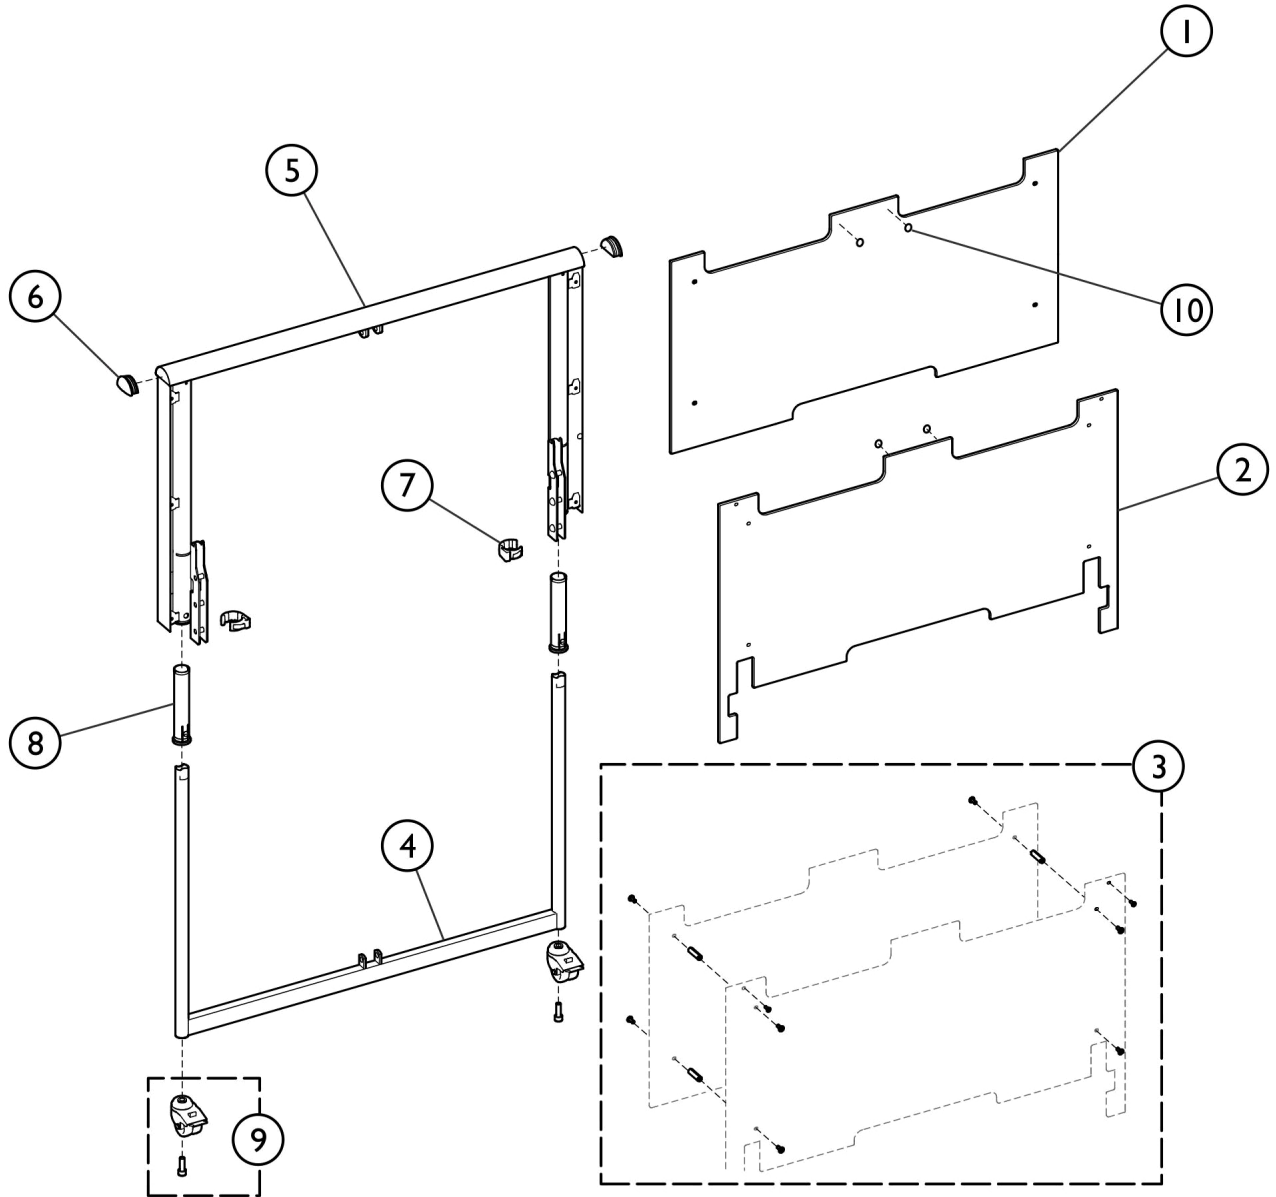

Bed End

SBP_074A

Bed End

Item Number	Note	Part Number	Description	Quantity Per	
				Package	Assembly
1		SP1580848	Outer Plate, Bed End	1	1
2		SP1580849	Inner Plate, Bed End	1	1
3		SP1177554	Kit, Cover Fixation, Wood Cover	1	1
			Screw, Furniture (M6 x 15)	1	8
			Standoff (M6 x 40 mm)	1	4
4		SP1587789	Bed End, Lower Part	1	1
5		SP1587790	Bed End, Upper Part	1	1
6		SP1441400-703 5	End Plug (Each)	1	2
7		SP418443-7035	Locking Ring (Pair)	2	1
8		SP1563579	Kit, Plastic Tube	1	1
			Plastic Tube	1	4
9		SP1177548	Kit, Caster Assembly w/ Hardware (50mm)	1	1
			Caster Assembly, Low (50mm)	1	2
			Screw (M10 x 30mm)	1	2
10		SP806775	Rubber Pad (4 ea.)	4	1