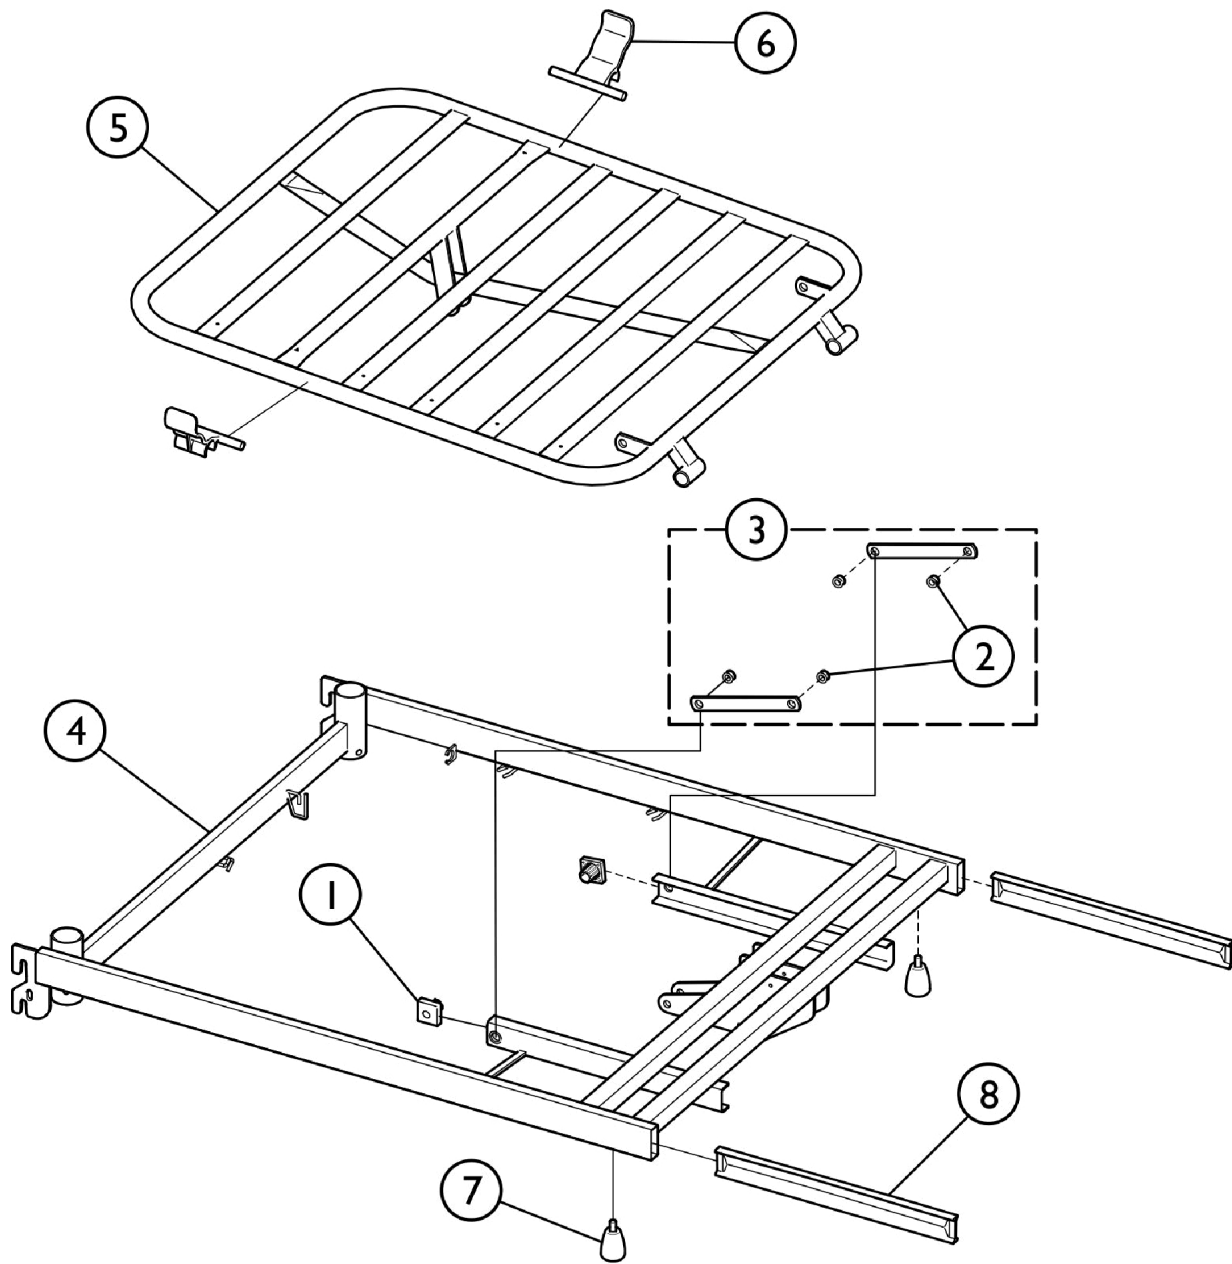

Mattress Support, Head End, w/ Auto Regression

SBP_064A

Mattress Support, Head End, w/ Auto Regression

| Item Number | Note | Part Number | Description | Quantity Per | |
|-------------|------|---------------|--------------------------------|--------------|----------|
| | | | | Package | Assembly |
| 1 | | SP319155-7035 | Slide Shoe, Grey (Pair) | 2 | 1 |
| 2 | | SP1435195 | Kit, Rivet Replacement | 1 | 1 |
| 3 | | SP1587778 | Kit, Tension Rod | 1 | 1 |
| 4 | | SP1587784 | Top Frame, Head End | 1 | 1 |
| 5 | | SP1587785 | Backrest | 1 | 1 |
| 6 | | SP1574230 | Mattress Holder (Pair) | 2 | 1 |
| 7 | | SP1584437 | Screw, Finger (M8 x 13) (Pair) | 2 | 1 |
| 8 | | SP1584419 | Insert Tubes (Pair) | 2 | 1 |