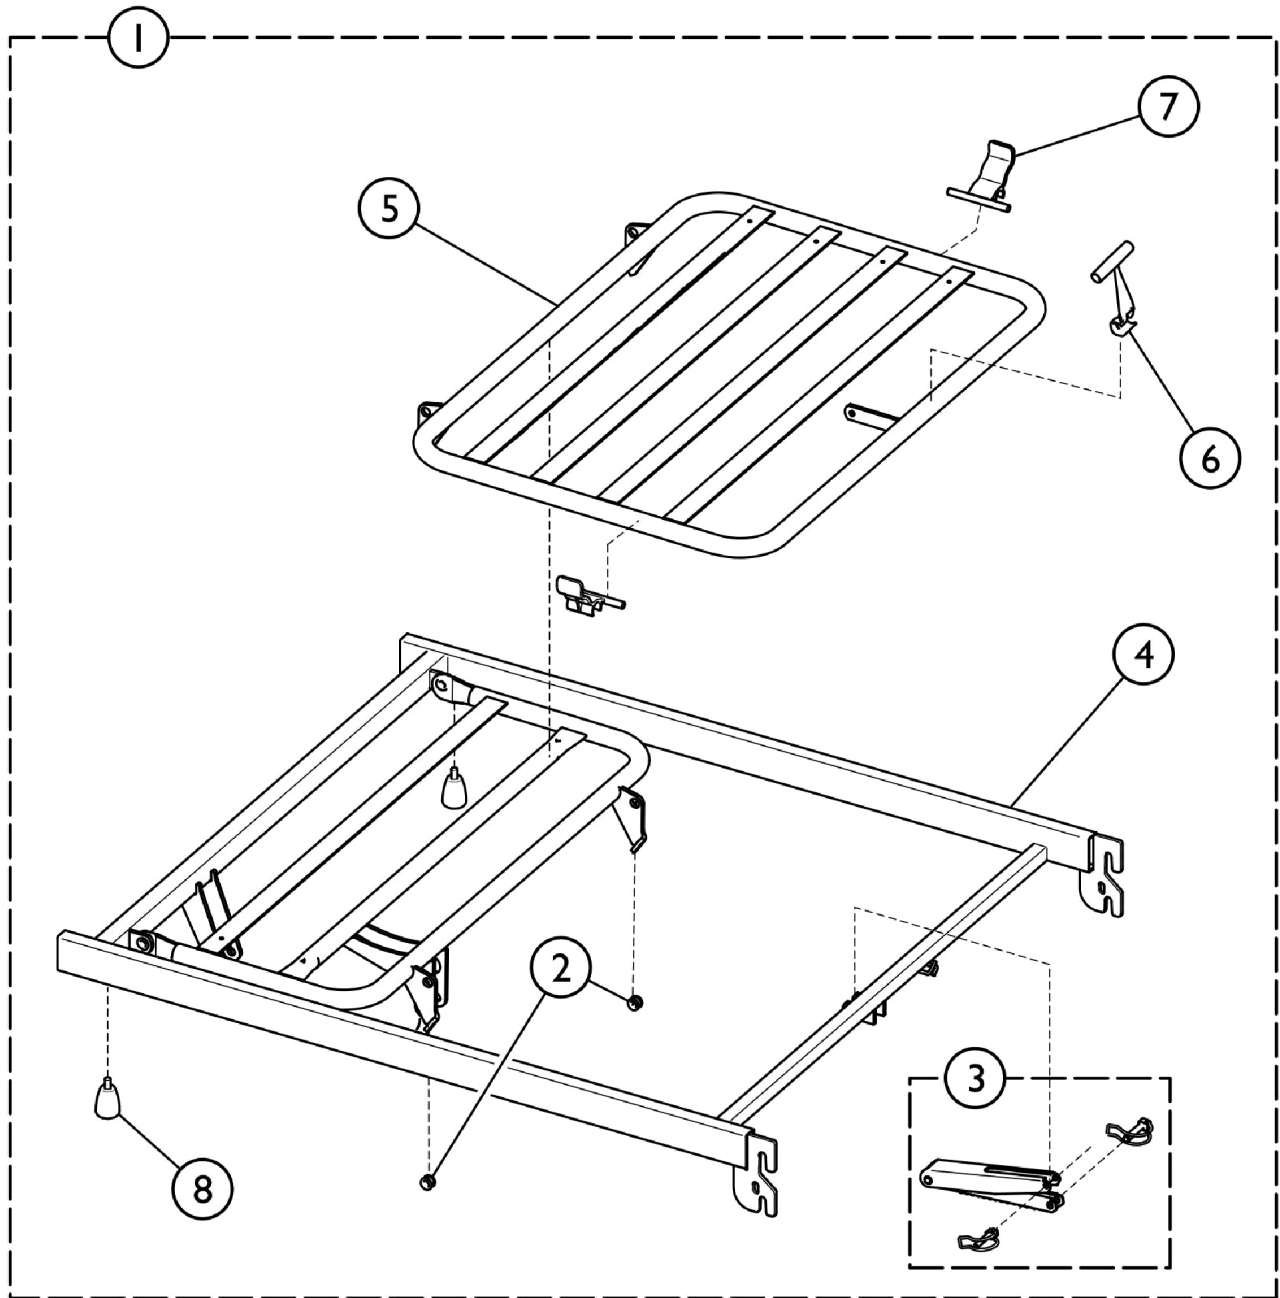

# Mattress Support, Leg End

SBP\_068A

## Mattress Support, Leg End

Item Number	Note	Part Number	Description	Quantity Per	
				Package	Assembly
1	A	SP1587786	Mattress Support, Complete, Leg End	1	1
2		SP1435195	Kit, Rivet Replacement	1	1
3		SP1417418	Kit, Ratchet and Pin, Four Sections	1	1
4		SP1587787	Top Frame, Leg Section	1	1
5		SP1587788	Leg Section	1	1
6		SP217996-7035	Handle for Leg Section	1	1
7		SP1574230	Mattress Holder (Pair)	2	1
8		SP1584437	Screw, Finger (M8 x 13) (Pair)	2	1

NOTE: A - Includes items 2 - 8.