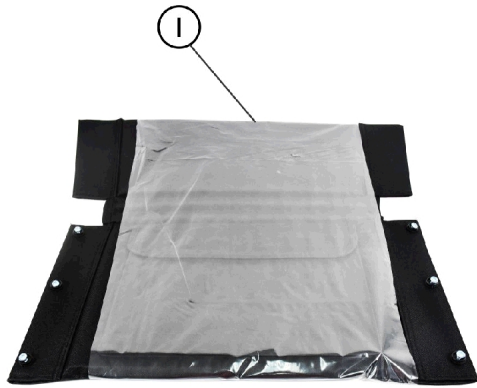

Upholstery

Back, Seat and Armpad

BLU-BACK18

BLU-SEAT18

BLU-BACK20

BLU-SEAT20

BLU-ARMPAD

Upholstery

Back, Seat and Armpad

Item Number	Note	Part Number	Description	Quantity Per	
				Package	Assembly
1		BLU-BACK18	Transport Back Upholstery 18"	1	1
2		BLU-SEAT18	Transport Seat Upholstery 18"	1	1
3		BLU-BACK20	Transport Back Upholstery 20"	1	1
4		BLU-SEAT20	Transport Seat Upholstery 20"	1	1
5		BLU-ARMPAD	Armpad Univ. blue Transport Chair	1	2