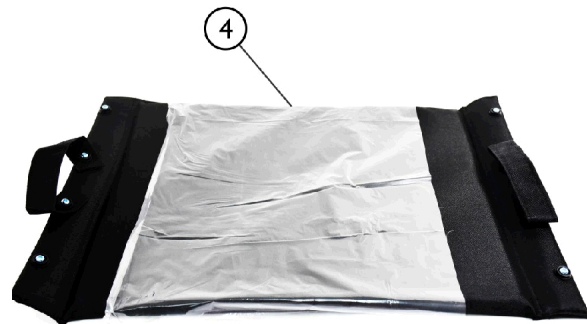

Upholstery

Back, Seat and Armpad

BLU-BACK18

BLU-SEAT18

BLU-BACK20

BLU-SEAT20

BLU-ARMPAD

Upholstery

Back, Seat and Armpad

Item Number	Note	Part Number	Description	Quantity Per	
				Package	Assembly
1		BLU-BACK18	Transport Back Upholstery 18"	1	1
2		BLU-SEAT18	Transport Seat Upholstery 18"	1	1
3		BLU-BACK20	Transport Back Upholstery 20"	1	1
4		BLU-SEAT20	Transport Seat Upholstery 20"	1	1
5		BLU-ARMPAD	Armpad Univ. blue Transport Chair	1	2