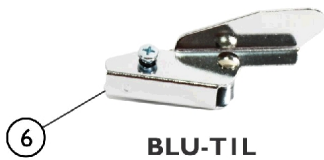

# Front Riggings and Adjustable Calf Strap

## Front Riggings and Adjustable Calf Strap

Item Number	Note	Part Number	Description	Quantity Per	
				Package	Assembly
1		BLU-FTRSTB	Swingaway Legs composite foot, Electric Blue	1	1
2		BLU-FTRSTS	Swingaway Legs composite foot, Silver Vein	1	1
3		BLU-FTRSTR	Swingaway Legs composite foot, Electric Red	1	1
4		BLU-CALF	Calf Strap Transport Chair Adjustable	1	1
5		BLU-T1R	Hanger Lock Release, Right	1	1
6		BLU-T1L	Hanger Lock Release, Left	1	1
7		BLU-M5	Composite Footplate Left/Right	1	1