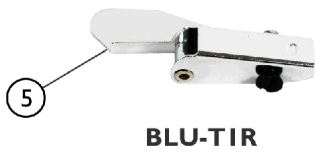

# Front Riggings and Adjustable Calf Strap

## Front Riggings and Adjustable Calf Strap

Item Number	Note	Part Number	Description	Quantity Per	
				Package	Assembly
1		BLU-FTRSTB	Swingaway Legs composite foot, Electric Blue	1	1
2		BLU-FTRSTS	Swingaway Legs composite foot, Silver Vein	1	1
3		BLU-FTRSTR	Swingaway Legs composite foot, Electric Red	1	1
4		BLU-CALF	Calf Strap Transport Chair Adjustable	1	1
5		BLU-T1R	Hanger Lock Release, Right	1	1
6		BLU-T1L	Hanger Lock Release, Left	1	1
7		BLU-M5	Composite Footplate Left/Right	1	1