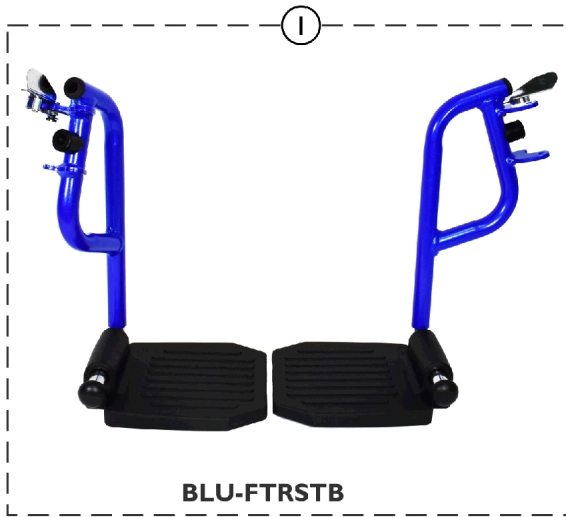

# Front Riggings and Adjustable Calf Strap

## Front Riggings and Adjustable Calf Strap

Item Number	Note	Part Number	Description	Quantity Per	
				Package	Assembly
1		BLU-FTRSTB	Swingaway Legs composite foot, Electric Blue	1	1
2		BLU-FTRSTS	Swingaway Legs composite foot, Silver Vein	1	1
3		BLU-FTRSTR	Swingaway Legs composite foot, Electric Red	1	1
4		BLU-CALF	Calf Strap Transport Chair Adjustable	1	1
5		BLU-T1R	Hanger Lock Release, Right	1	1
6		BLU-T1L	Hanger Lock Release, Left	1	1
7		BLU-M5	Composite Footplate Left/Right	1	1