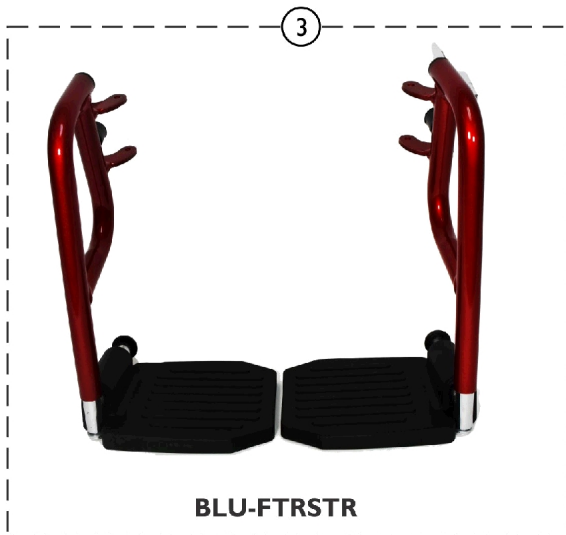

# Front Riggings and Adjustable Calf Strap

## Front Riggings and Adjustable Calf Strap

Item Number	Note	Part Number	Description	Quantity Per	
				Package	Assembly
1		BLU-FTRSTB	Swingaway Legs composite foot, Electric Blue	1	1
2		BLU-FTRSTS	Swingaway Legs composite foot, Silver Vein	1	1
3		BLU-FTRSTR	Swingaway Legs composite foot, Electric Red	1	1
4		BLU-CALF	Calf Strap Transport Chair Adjustable	1	1
5		BLU-T1R	Hanger Lock Release, Right	1	1
6		BLU-T1L	Hanger Lock Release, Left	1	1
7		BLU-M5	Composite Footplate Left/Right	1	1