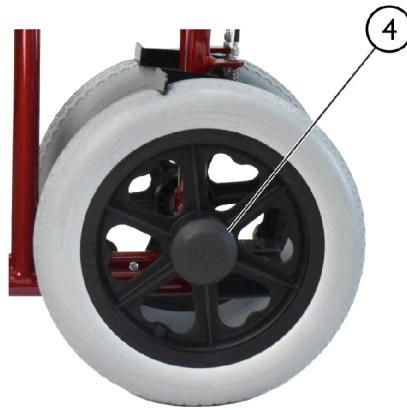

Wheels

BLU-8CTR

BLU-12CTRBK

BLU-12CTR

BLU-HC12W

Wheels

Item Number	Note	Part Number	Description	Quantity Per	
				Package	Assembly
1		BLU-8CTR	8" Urethane Front Wheel, Grey	1	2
2		BLU-12CTRBK	8" Urethane Front/ Rear Wheel, Black	1	4
3		BLU-12CTR	12" Urethane Rear Wheel, Grey	1	2
4		BLU-HC12W	Plastic Hub Cap 12" Rear Wheel	1	2