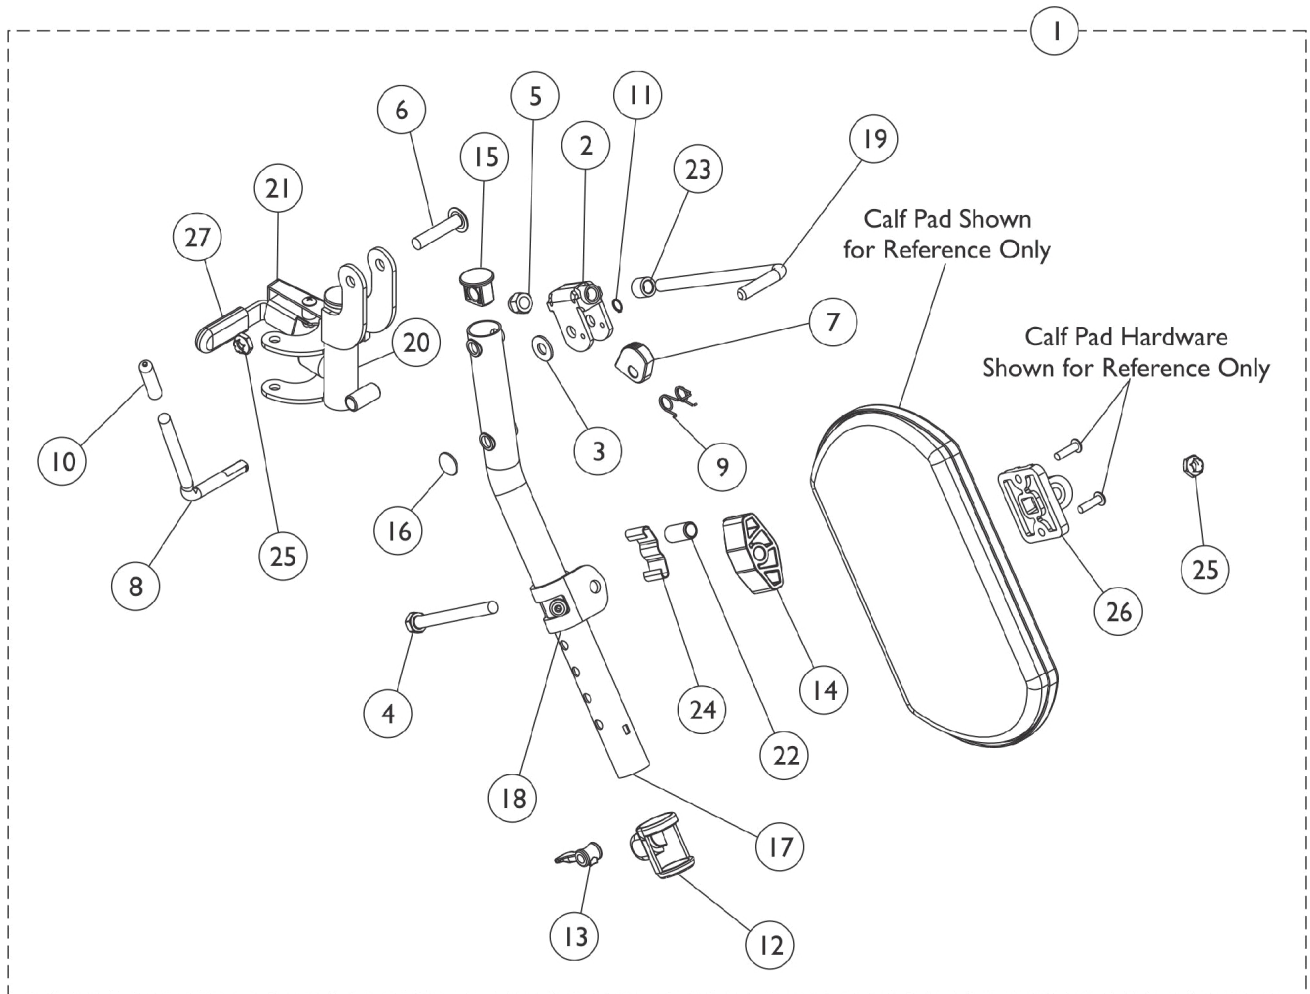

# Legrest Support Assembly

## T94H Series After 5/15/19

## Legrest Support Assembly T94H Series After 5/15/19

Item Number	Note	Part Number	Description	Quantity Per	
				Package	Assembly
1	A,B	1194381	Legrest Support Assembly, Hemi, Black - Right	1	1
1	A,B	1194382	Legrest Support Assembly, Hemi, Black - Left	1	1
3		1013519	Washer, Nylon (5/16 x 11/16 x 1/16")	1	1
4		1014807	Screw, Hex Head (5/16-24 x 3-1/4")	1	1
5		10261X000	Nut, Acorn (5/16-24)	1	1
6		1030948	Screw, Slotted Truss Head (5/16-24 x 1-1/2")	1	1
7		1037125	Cam, Legrest	1	1
8		1037126	Handle, Release	1	1
9		1037485	Spring, Release	1	1
10		1040060	Tip, Plastic, Black	1	1
11		1040831	Ring, Snap	1	1
12		1048085	Housing, Cam	1	1
13		1048086	Lever, Cam, Black	1	1
14		1091220	Spacer, Legrest	1	1
15		1095433	Plug Button, Black (7/8")	1	1
16		1096773	Nut, Push Dome (5/16")	1	1
19		42326X001	Bar, Ratchet	1	1
21		1180757	Handle, Release, Black - Right	1	1
21		1180758	Handle, Release, Black - Left	1	1
22		47328X003	Bushing, Pivot (5/16 x 7/16 x 7/8")	1	1
23		47330X003	Spacer (5/16 x 1/2 x 3/8")	1	1
24		48823X008	Spring, Leaf	1	1
25		60264X001	Locknut (5/16-24)	1	2
26		04526X019	Plate, Legrest Pad	1	1
27		1006490	Tip, Plastic, Black	1	1
27	C	1127688	Package, Plastic Tip, Black	10	1

NOTE: A - Includes items 2-27. Items 2, 17, 18, 20 are not available for sale. Order item #1 for replacement.  
B - Item #20 includes: Item 27, bumper, screws, plug, springs, nuts, handle release, Legrest Support and bushing.  
C - Not Shown