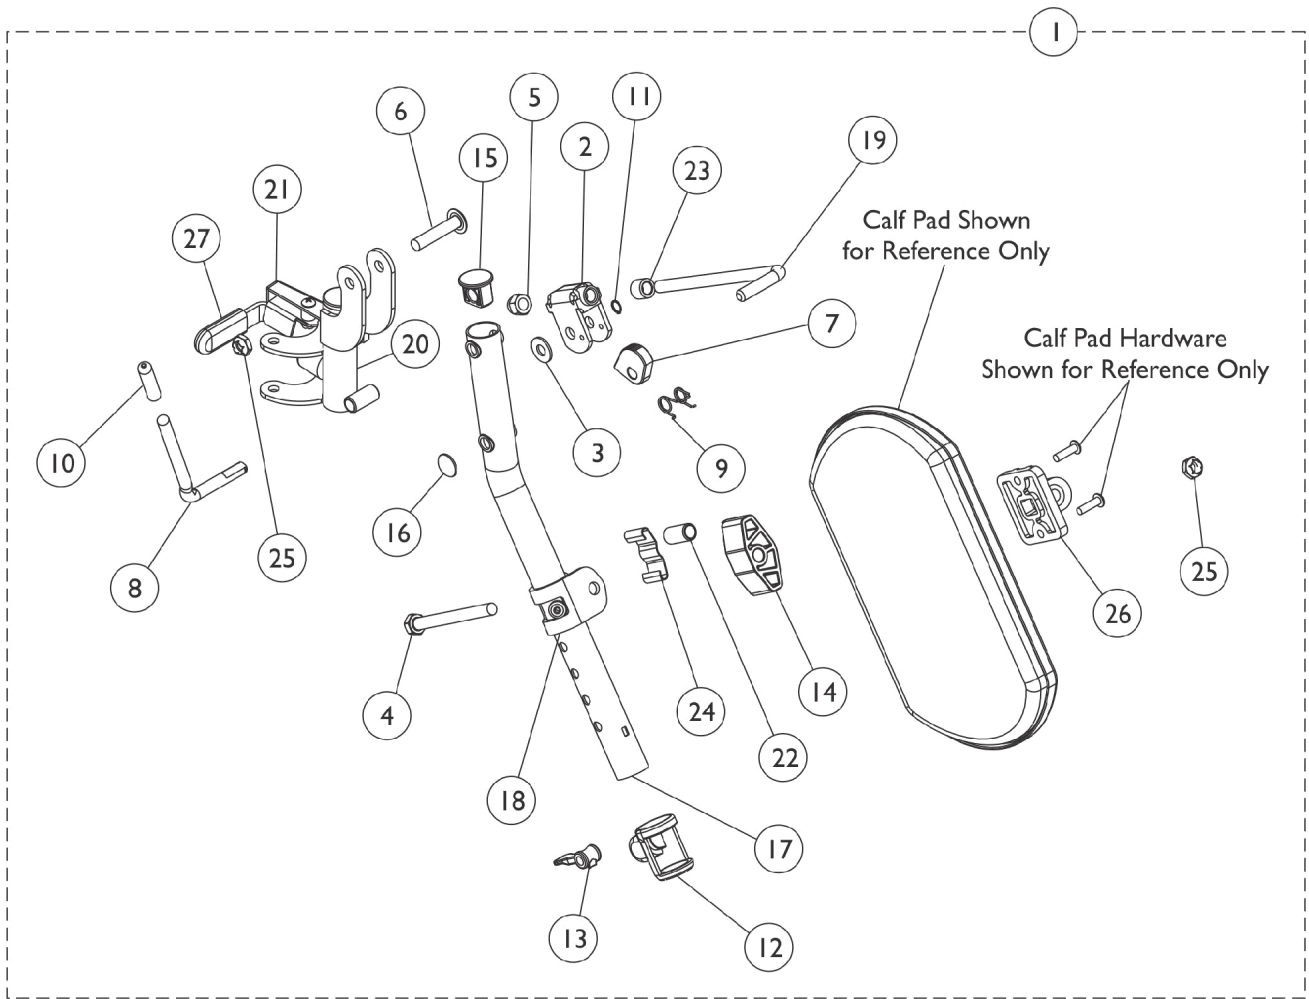

# Legrest Support Assembly

## T94H Series After 5/15/19

## Legrest Support Assembly T94H Series After 5/15/19

Item Number	Note	Part Number	Description	Quantity Per	
				Package	Assembly
1	B,A	1194381	Legrest Support Assembly, Hemi, Black - Right	1	1
1	B,A	1194382	Legrest Support Assembly, Hemi, Black - Left	1	1
3		1013519	Washer, Nylon (5/16 x 11/16 x 1/16")	1	1
4		1014807	Screw, Hex Head (5/16-24 x 3-1/4")	1	1
5		10261X000	Nut, Acorn (5/16-24)	1	1
6		1030948	Screw, Slotted Truss Head (5/16-24 x 1-1/2")	1	1
7		1037125	Cam, Legrest	1	1
8		1037126	Handle, Release	1	1
9		1037485	Spring, Release	1	1
10		1040060	Tip, Plastic, Black	1	1
11		1040831	Ring, Snap	1	1
12		1048085	Housing, Cam	1	1
13		1048086	Lever, Cam, Black	1	1
14		1091220	Spacer, Legrest	1	1
15		1095433	Plug Button, Black (7/8")	1	1
16		1096773	Nut, Push Dome (5/16")	1	1
19		42326X001	Bar, Ratchet	1	1
21		1180757	Handle, Release, Black - Right	1	1
21		1180758	Handle, Release, Black - Left	1	1
22		47328X003	Bushing, Pivot (5/16 x 7/16 x 7/8")	1	1
23		47330X003	Spacer (5/16 x 1/2 x 3/8")	1	1
24		48823X008	Spring, Leaf	1	1
25		60264X001	Locknut (5/16-24)	1	2
26		04526X019	Plate, Legrest Pad	1	1
27		1006490-NLA	NLA - Tip, Plastic, Black	1	1
27	C	1127688	Package, Plastic Tip, Black	10	1

NOTE: A - Includes items 2-27. Items 2, 17, 18, 20 are not available for sale. Order item #1 for replacement.  
B - Item #20 includes: Item 27, bumper, screws, plug, springs, nuts, handle release, Legrest Support and bushing.  
C - Not Shown