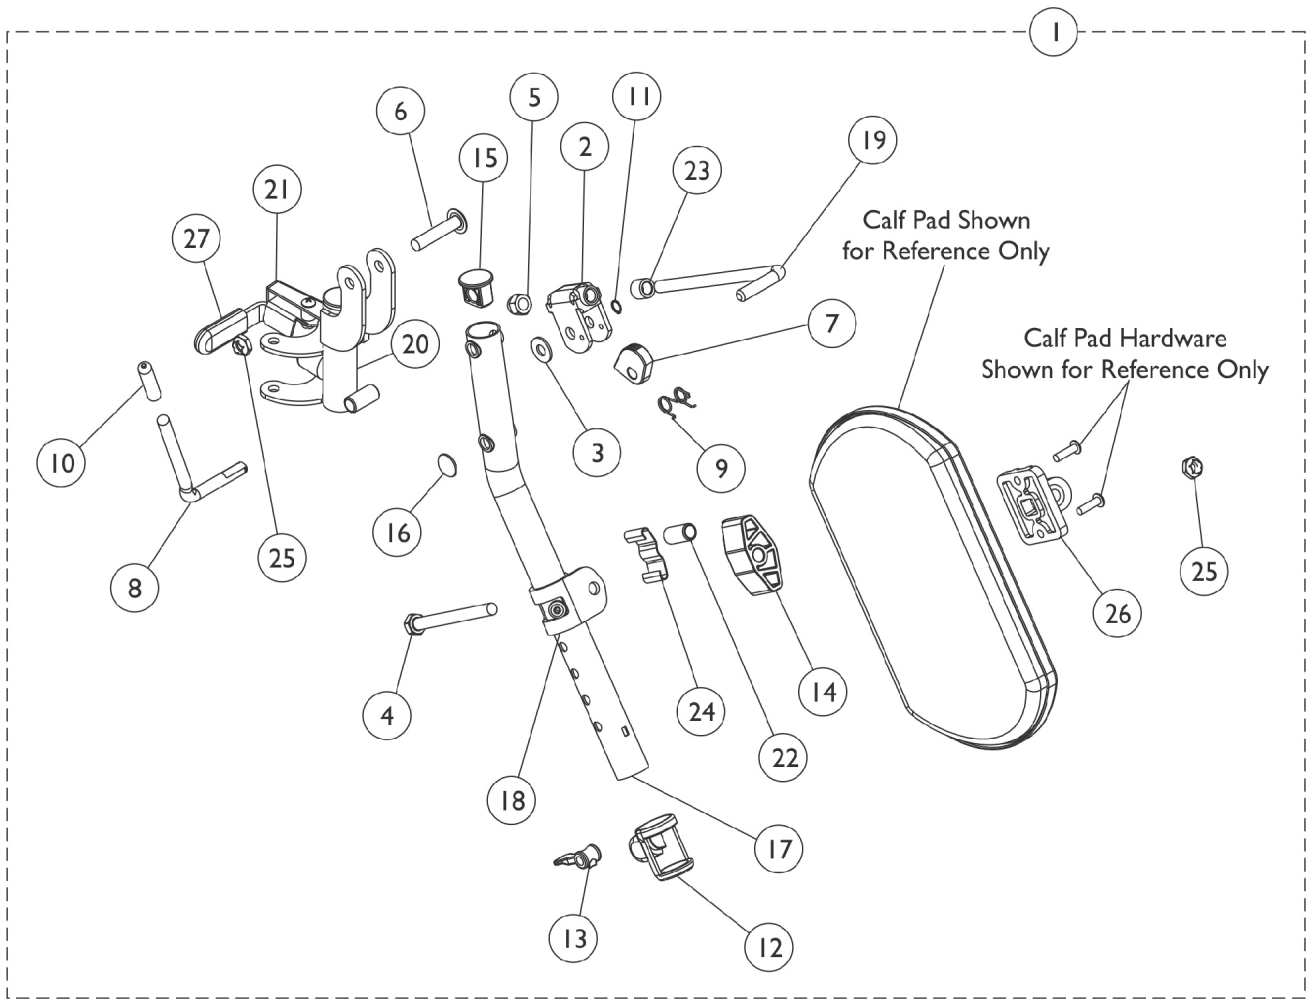

Legrest Support Assembly GT94H Series

Legrest Support Assembly GT94H Series

Item Number	Note	Part Number	Description	Quantity Per	
				Package	Assembly
1	A,B	1194381	Legrest Support Assembly, Hemi, Black - Right	1	1
1	A,B	1194382	Legrest Support Assembly, Hemi, Black - Left	1	1
3		1013519	Washer, Nylon (5/16 x 11/16 x 1/16")	1	1
4		1014807	Screw, Hex Head (5/16-24 x 3-1/4")	1	1
5		10261X000	Nut, Acorn (5/16-24)	1	1
6		1030948	Screw, Slotted Truss Head (5/16-24 x 1-1/2")	1	1
7		1037125	Cam, Legrest	1	1
8		1037126	Handle, Release	1	1
9		1037485	Spring, Release	1	1
10		1040060	Tip, Plastic, Black	1	1
11		1040831	Ring, Snap	1	1
12		1048085	Housing, Cam	1	1
13		1048086	Lever, Cam, Black	1	1
14		1091220	Spacer, Legrest	1	1
15		1095433	Plug Button, Black (7/8")	1	1
16		1096773	Nut, Push Dome (5/16")	1	1
19		42326X001	Bar, Ratchet	1	1
21		1180757	Handle, Release, Black - Right	1	1
21		1180758	Handle, Release, Black - Left	1	1
22		47328X003	Bushing, Pivot (5/16 x 7/16 x 7/8")	1	1
23		47330X003	Spacer (5/16 x 1/2 x 3/8")	1	1
24		48823X008	Spring, Leaf	1	1
25		60264X001	Locknut (5/16-24)	1	2
26		04526X019	Plate, Legrest Pad	1	1
27		1006490	Tip, Plastic, Black	1	1
27	C	1127688	Package, Plastic Tip, Black	10	1

NOTE: A - Includes items 2-27. Items 2, 17, 18, 20 are not available for sale. Order item #1 for replacement.
B - Item #20 includes: Item 27, bumper, screws, plug, springs, nuts, handle release, Legrest Support and bushing.
C - Not Shown