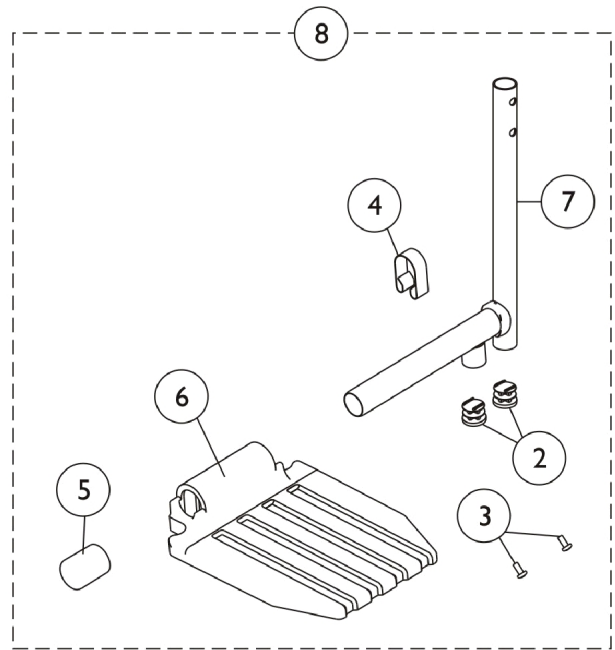

Front Riggings - Pivot/Slide Tube w/ Footplate

Front Riggings - Pivot/Slide Tube w/ Footplate

Item Number	Note	Part Number	Description	Quantity Per	
				Package	Assembly
1	A,D	1111285	Pivot/Slide Tube w/ Aluminum Footplate Assembly, Black - Right	1	1
1	A,D	1111286	Pivot/Slide Tube w/ Aluminum Footplate Assembly, Black - Left	1	1
1	A	1194329	Pivot Slide Tube Assembly with Composite Footplate, Black - Right	1	1
			Pivot/Slide Tube w/ Plug Button, Footrest, Black Footplate, Composite, Black (6" W x 7-53/64" L)	1	1
			Cap, End, Tube, Black (7/8")	1	1
			Spring, Tension	1	1
			Screw, Phillips Pan Head (#8-32 x 3/8")	1	2
			Plug Button, Black (3/4")	1	1
1	A	1194330	Pivot Slide Tube Assembly with Composite Footplate, Black - Left	1	1
			Pivot/Slide Tube w/ Plug Button, Footrest, Black Footplate, Composite, Black (6" W x 7-53/64" L)	1	1
			Cap, End, Tube, Black (7/8")	1	1
			Spring, Tension	1	1
			Screw, Phillips Pan Head (#8-32 x 3/8")	1	2
			Plug Button, Black (3/4")	1	1
8	A	1110311	Pivot/Slide Tube w/ Composite Footplate Assembly, Black - Right	1	1
8	A	1110312	Pivot/Slide Tube w/ Composite Footplate Assembly, Black - Left	1	1
8	A	1110315	Pivot/Slide Tube w/ Composite Footplate Assembly, Black - Right	1	1
8	A	1110316	Pivot/Slide Tube w/ Composite Footplate Assembly, Black - Left	1	1
9	B	1110344	Pivot/Slide Tube w/ Extra Large Footplate Assembly, Black - Right	1	1
9	B	1110345	Pivot/Slide Tube w/ Extra Large Footplate Assembly, Black - Left	1	1
9	B	1110361	Pivot/Slide Tube w/ Small Aluminum Footplate Assembly, Black - Right	1	1
9	B	1110362	Pivot/Slide Tube w/ Small Aluminum Footplate Assembly, Black - Left	1	1
12	B	1110348	Pivot/Slide Tube w/ Extra Large Footplate Assembly, Black - Right	1	1
12	B	1110349	Pivot/Slide Tube w/ Extra Large Footplate Assembly, Black - Left	1	1
12	B	1110365	Pivot/Slide Tube w/ Small Aluminum Footplate Assembly, Black - Right (14")	1	1
12	B	1110366-NLA	Pivot/Slide Tube w/ Small Aluminum Footplate Assembly, Black - Left (14")	1	1
10	C	1036123	Spring, Leaf	1	1