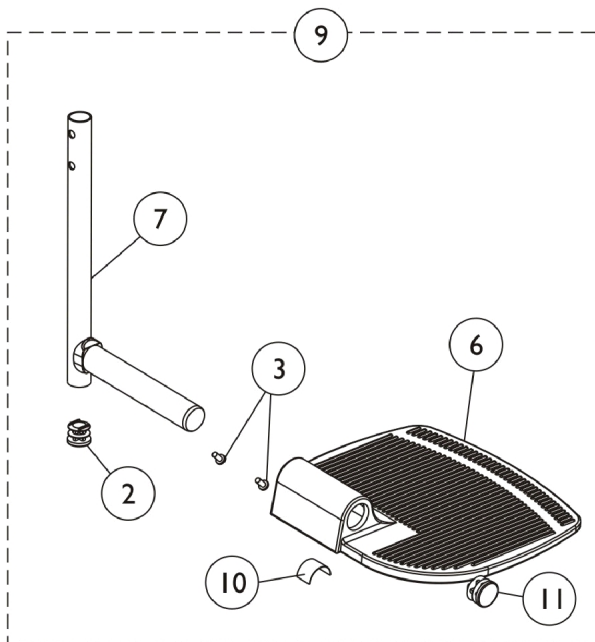

Front Riggings - Pivot/Slide Tube w/ Footplate

Front Riggings - Pivot/Slide Tube w/ Footplate

Item Number	Note	Part Number	Description	Quantity Per	
				Package	Assembly
1	A,D	1111285	Pivot/Slide Tube w/ Aluminum Footplate Assembly, Black - Right	1	1
1	A,D	1111286	Pivot/Slide Tube w/ Aluminum Footplate Assembly, Black - Left	1	1
1	A	1194329	Pivot Slide Tube Assembly with Composite Footplate, Black - Right	1	1
			Pivot/Slide Tube w/ Plug Button, Footrest, Black Footplate, Composite, Black (6" W x 7-53/64" L)	1	1
			Cap, End, Tube, Black (7/8")	1	1
			Spring, Tension	1	1
			Screw, Phillips Pan Head (#8-32 x 3/8")	1	2
			Plug Button, Black (3/4")	1	1
1	A	1194330	Pivot Slide Tube Assembly with Composite Footplate, Black - Left	1	1
			Pivot/Slide Tube w/ Plug Button, Footrest, Black Footplate, Composite, Black (6" W x 7-53/64" L)	1	1
			Cap, End, Tube, Black (7/8")	1	1
			Spring, Tension	1	1
			Screw, Phillips Pan Head (#8-32 x 3/8")	1	2
			Plug Button, Black (3/4")	1	1
8	A	1110311	Pivot/Slide Tube w/ Composite Footplate Assembly, Black - Right	1	1
8	A	1110312	Pivot/Slide Tube w/ Composite Footplate Assembly, Black - Left	1	1
8	A	1110315	Pivot/Slide Tube w/ Composite Footplate Assembly, Black - Right	1	1
8	A	1110316	Pivot/Slide Tube w/ Composite Footplate Assembly, Black - Left	1	1
9	B	1110344	Pivot/Slide Tube w/ Extra Large Footplate Assembly, Black - Right	1	1
9	B	1110345	Pivot/Slide Tube w/ Extra Large Footplate Assembly, Black - Left	1	1
9	B	1110361	Pivot/Slide Tube w/ Small Aluminum Footplate Assembly, Black - Right	1	1
9	B	1110362	Pivot/Slide Tube w/ Small Aluminum Footplate Assembly, Black - Left	1	1
12	B	1110348	Pivot/Slide Tube w/ Extra Large Footplate Assembly, Black - Right	1	1
12	B	1110349	Pivot/Slide Tube w/ Extra Large Footplate Assembly, Black - Left	1	1
12	B	1110365	Pivot/Slide Tube w/ Small Aluminum Footplate Assembly, Black - Right (14")	1	1
12	B	1110366-NLA	Pivot/Slide Tube w/ Small Aluminum Footplate Assembly, Black - Left (14")	1	1
10	C	1036123	Spring, Leaf	1	1