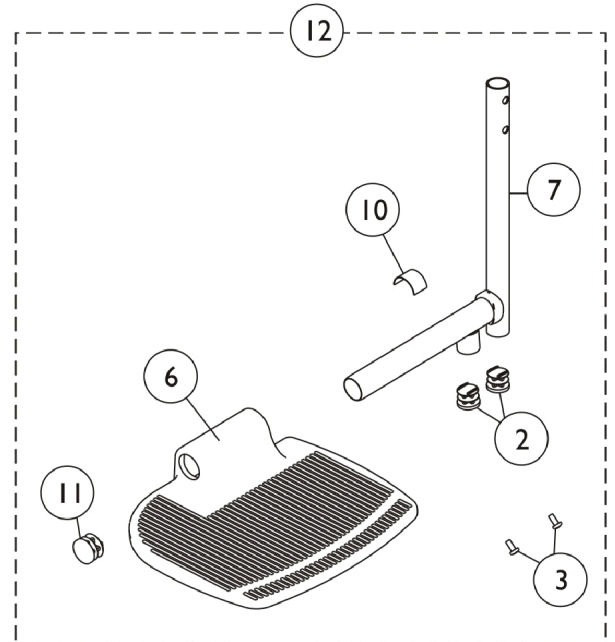

Front Riggings - Pivot/Slide Tube w/ Footplate

Front Riggings - Pivot/Slide Tube w/ Footplate

Item Number	Note	Part Number	Description	Quantity Per	
				Package	Assembly
1	A,D	1111285	Pivot/Slide Tube w/ Aluminum Footplate Assembly, Black - Right	1	1
1	A,D	1111286	Pivot/Slide Tube w/ Aluminum Footplate Assembly, Black - Left	1	1
1	A	1194329	Pivot Slide Tube Assembly with Composite Footplate, Black - Right	1	1
			Pivot/Slide Tube w/ Plug Button, Footrest, Black Footplate, Composite, Black (6" W x 7-53/64" L)	1	1
			Cap, End, Tube, Black (7/8")	1	1
			Spring, Tension	1	1
			Screw, Phillips Pan Head (#8-32 x 3/8")	1	2
			Plug Button, Black (3/4")	1	1
1	A	1194330	Pivot Slide Tube Assembly with Composite Footplate, Black - Left	1	1
			Pivot/Slide Tube w/ Plug Button, Footrest, Black Footplate, Composite, Black (6" W x 7-53/64" L)	1	1
			Cap, End, Tube, Black (7/8")	1	1
			Spring, Tension	1	1
			Screw, Phillips Pan Head (#8-32 x 3/8")	1	2
			Plug Button, Black (3/4")	1	1
8	A	1110311	Pivot/Slide Tube w/ Composite Footplate Assembly, Black - Right	1	1
8	A	1110312	Pivot/Slide Tube w/ Composite Footplate Assembly, Black - Left	1	1
8	A	1110315	Pivot/Slide Tube w/ Composite Footplate Assembly, Black - Right	1	1
8	A	1110316	Pivot/Slide Tube w/ Composite Footplate Assembly, Black - Left	1	1
9	B	1110344	Pivot/Slide Tube w/ Extra Large Footplate Assembly, Black - Right	1	1
9	B	1110345	Pivot/Slide Tube w/ Extra Large Footplate Assembly, Black - Left	1	1
9	B	1110361	Pivot/Slide Tube w/ Small Aluminum Footplate Assembly, Black - Right	1	1
9	B	1110362	Pivot/Slide Tube w/ Small Aluminum Footplate Assembly, Black - Left	1	1
12	B	1110348	Pivot/Slide Tube w/ Extra Large Footplate Assembly, Black - Right	1	1
12	B	1110349	Pivot/Slide Tube w/ Extra Large Footplate Assembly, Black - Left	1	1
12	B	1110365	Pivot/Slide Tube w/ Small Aluminum Footplate Assembly, Black - Right (14")	1	1
12	B	1110366-NLA	Pivot/Slide Tube w/ Small Aluminum Footplate Assembly, Black - Left (14")	1	1
10	C	1036123	Spring, Leaf	1	1