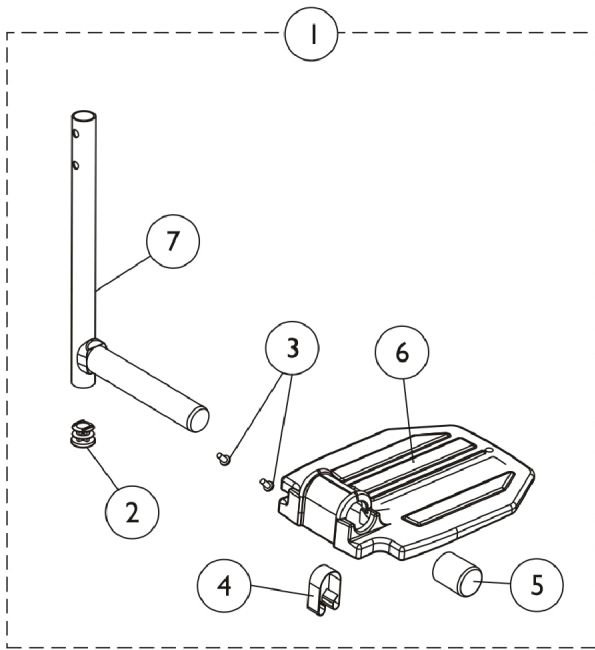

Front Riggings - Pivot/Slide Tube w/ Footplate

Front Riggings - Pivot/Slide Tube w/ Footplate

Item Number	Note	Part Number	Description	Quantity Per	
				Package	Assembly
1	A,D	1111285	Pivot/Slide Tube w/ Aluminum Footplate Assembly, Black - Right	1	1
1	A,D	1111286	Pivot/Slide Tube w/ Aluminum Footplate Assembly, Black - Left	1	1
1	A	1194329	Pivot Slide Tube Assembly with Composite Footplate, Black - Right	1	1
			Pivot/Slide Tube w/ Plug Button, Footrest, Black Footplate, Composite, Black (6" W x 7-53/64" L)	1	1
			Cap, End, Tube, Black (7/8")	1	1
			Spring, Tension	1	1
			Screw, Phillips Pan Head (#8-32 x 3/8")	1	2
			Plug Button, Black (3/4")	1	1
1	A	1194330	Pivot Slide Tube Assembly with Composite Footplate, Black - Left	1	1
			Pivot/Slide Tube w/ Plug Button, Footrest, Black Footplate, Composite, Black (6" W x 7-53/64" L)	1	1
			Cap, End, Tube, Black (7/8")	1	1
			Spring, Tension	1	1
			Screw, Phillips Pan Head (#8-32 x 3/8")	1	2
			Plug Button, Black (3/4")	1	1
8	A	1110311	Pivot/Slide Tube w/ Composite Footplate Assembly, Black - Right	1	1
8	A	1110312	Pivot/Slide Tube w/ Composite Footplate Assembly, Black - Left	1	1
8	A	1110315	Pivot/Slide Tube w/ Composite Footplate Assembly, Black - Right	1	1
8	A	1110316	Pivot/Slide Tube w/ Composite Footplate Assembly, Black - Left	1	1
9	B	1110344	Pivot/Slide Tube w/ Extra Large Footplate Assembly, Black - Right	1	1
9	B	1110345	Pivot/Slide Tube w/ Extra Large Footplate Assembly, Black - Left	1	1
9	B	1110361	Pivot/Slide Tube w/ Small Aluminum Footplate Assembly, Black - Right	1	1
9	B	1110362	Pivot/Slide Tube w/ Small Aluminum Footplate Assembly, Black - Left	1	1
12	B	1110348	Pivot/Slide Tube w/ Extra Large Footplate Assembly, Black - Right	1	1
12	B	1110349	Pivot/Slide Tube w/ Extra Large Footplate Assembly, Black - Left	1	1
12	B	1110365	Pivot/Slide Tube w/ Small Aluminum Footplate Assembly, Black - Right (14")	1	1
12	B	1110366-NLA	Pivot/Slide Tube w/ Small Aluminum Footplate Assembly, Black - Left (14")	1	1
10	C	1036123	Spring, Leaf	1	1