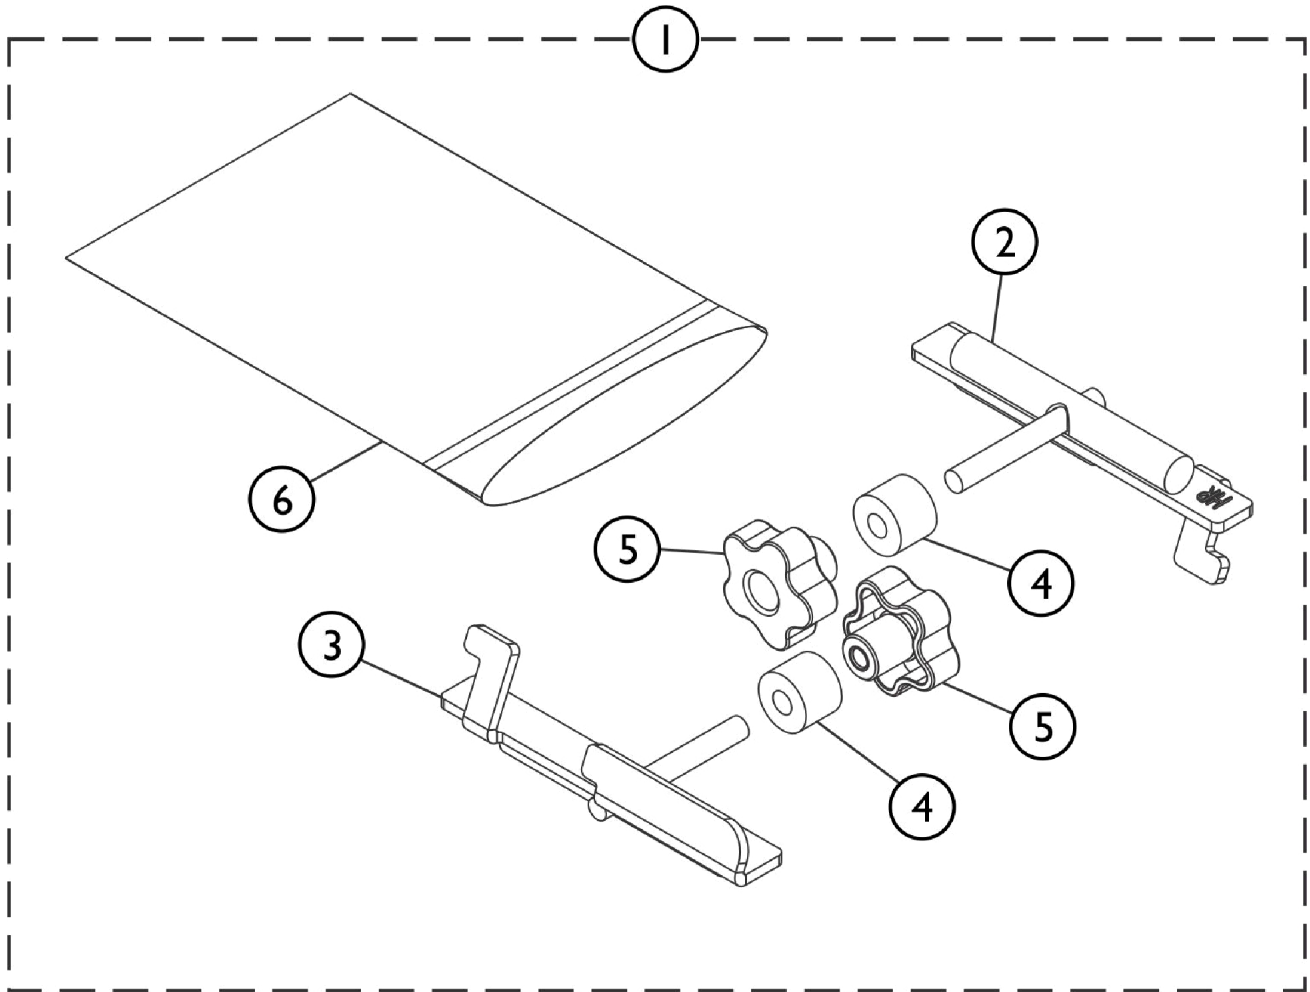

Bed Rails - G32

SBP_091A

Bed Rails - G32

Item Number	Note	Part Number	Description	Quantity Per	
				Package	Assembly
1	A	60106462	Kit, Slide Head Articulating Halfrail	1	1
2			Bracket, Claw Head, Brown - Right	1	1
3			Bracket, Claw Head, Brown - Left	1	1
4			Bushing	1	2
5			Knob, 3/8-16 w/ Insert	1	2
6			Bag, Zip Lip Poly (7" W x 10-3/4" L)	1	1

NOTE: A - Includes items 2-6.