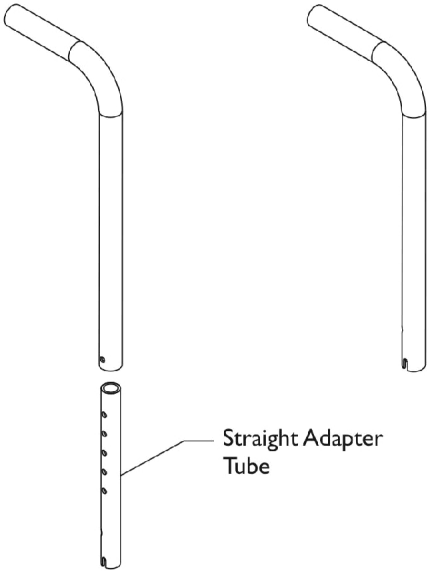

Back Canes - Tubes - Fixed, Adj. Height and Fold Down and Straight Inserts

**Adjustable Height
7 degree Angle**

**Fixed Height
7 degree Angle**

**Fold Down
Back Cane**

**Adjustable Height
0 degree Angle**

**Fixed Height
0 degree Angle**

For 14-18" High
7 degree
Back Cane

For 20" High
7 degree Back Cane

**Straight Insert For Adjustable
Angle Back Canes**

Back Canes - Tubes - Fixed, Adj. Height and Fold Down and Straight Inserts

Adjustable Height Cane w/ Push Handles

Style	Height	Zero Degree	Seven Degree
FIX059, FIX057	15 - 19" H	1169323	N/A
FIX748, FIX746	14 - 18" H	N/A	1169324

Fold Down Back Cane

Style	Height	Part Number
FOLD3P, FOLD17	17" H	1545612
FOLD20	20" H	1548860
FOLD16	Adjustable	1434492

Straight Tube Insert

Style	Part Number
FIX748, FIX059, FIX057, FIX746	1169322