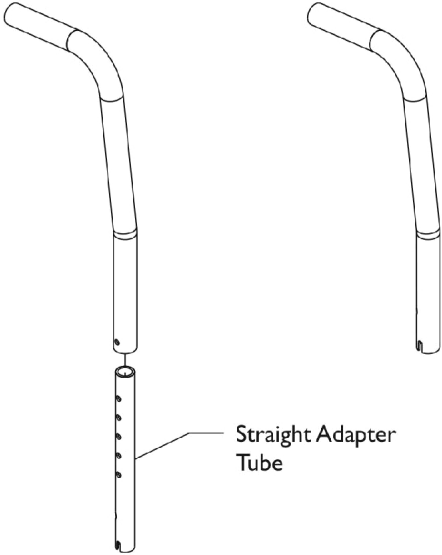

Back Canes - Tubes - Fixed, Adj. Height and Fold Down and Straight Inserts

**Adjustable Height
7 degree Angle**

**Fixed Height
7 degree Angle**

**Fold Down
Back Cane**

**Adjustable Height
0 degree Angle**

**Fixed Height
0 degree Angle**

For 14-18" High
7 degree
Back Cane

For 20" High
7 degree Back Cane

**Straight Insert For Adjustable
Angle Back Canes**

Back Canes - Tubes - Fixed, Adj. Height and Fold Down and Straight Inserts

Adjustable Height Cane w/ Push Handles

Style	Height	Zero Degree	Seven Degree
FIX059, FIX057	15 - 19" H	1169323	N/A
FIX748, FIX746	14 - 18" H	N/A	1169324

Fold Down Back Cane

Style	Height	Part Number
FOLD3P, FOLD17	17" H	1545612
FOLD20	20" H	1548860
FOLD16	Adjustable	1434492

Straight Tube Insert

Style	Part Number
FIX748, FIX059, FIX057, FIX746	1169322