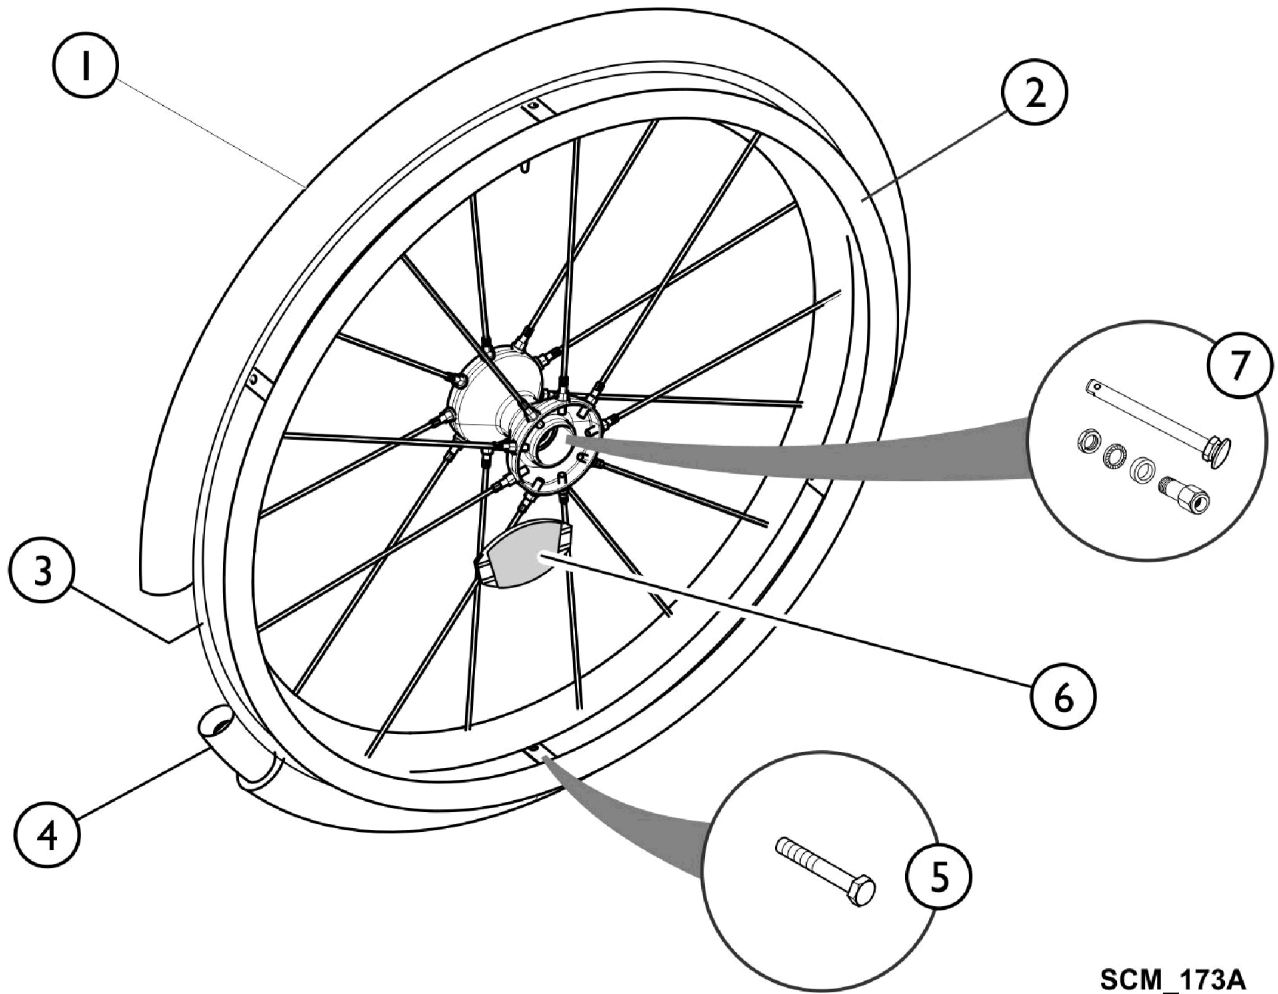

# Wheels - Rear - Service Parts - Spinergy (SPOX)

SCM\_173A

## Wheels - Rear - Service Parts - Spinergy (SPOX)

Item Number	Note	Part Number	Description	Quantity Per	
				Package	Assembly
1		SP1585334	Tire, Pneumatic HP Grey and Black (24" x 1")	1	1
1		SP1585331	Tire, Pneumatic, Marathon w/ Evo (24" x 1")	1	1
1		SP1585335-NLA	NLA - Tire, Pneumatic Right Run Plus Grey and Black (25" x 1")	1	1
1		SP1585332	Tire, Pneumatic, Marathon w/ Evo (25" x 1")	1	1
2		SP1601468	Kit, Aluminum Handrim, 6 Position, Spinergy (24")	1	1
2		SP1601469	Kit, Anti-Slip Handrim, 6 Position Spinergy (24")	1	1
2		SP1601470	Kit, Aluminum Handrim, 6 Position, Spinergy (25")	1	1
3		SP0036-40003	Tape, Rim (24")	1	1
4		SP1032240	Tube, Inner (24" x 1")	1	1
4		SP1430886	Tube, Inner, High-Performance Wheel (25")	1	1
5		SP1601502	Kit, Handrim Hardware, Spinergy Wheel, 6pts	1	1
6		SPN90003	Kit, Reflector, Spoked Wheel	1	1
7		SP1603952-000 5	Kit, Quick Release Axle w/ Silver Anodized Cap Wheel Spinergy	1	1
7		SP1603952-064 1	Kit, Quick Release Axle w/ Blue Cap Wheel Spinergy	1	1
7		SP1603952-064 2	Kit, Quick Release Axle w/ Purple Cap Wheel Spinergy	1	1