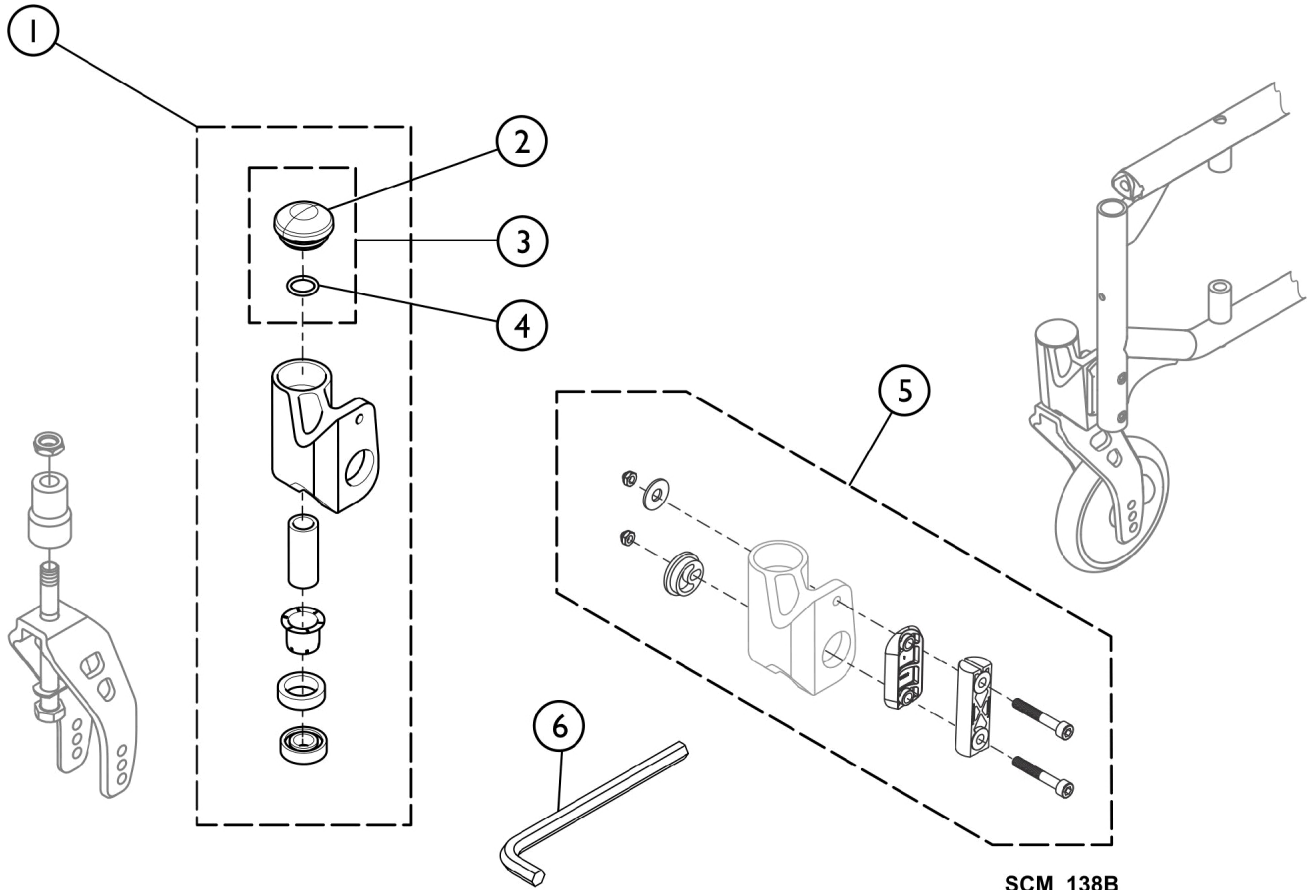

Fork Support, Swing Away Frame

SCM_138B

Fork Support, Swing Away Frame

Item Number	Note	Part Number	Description	Quantity Per	
				Package	Assembly
1	A	SP1584023-000 5	Kit, Fork Support, w/o Accent, Swing Away Frame - Left	1	1
1	A	SP1586261-000 5	Kit, Fork Support, w/o Accent, Swing Away Frame - Right	1	1
1	A	SP1584023-064 1	Kit, Fork Support, Blue Accent, Swing Away Frame - Left	1	1
1	A	SP1586261-064 1	Kit, Fork Support, Blue Accent, Swing Away Frame - Right	1	1
1	A	SP1584023-064 2	Kit, Fork Support, Purple Accent, Swing Away Frame - Left	1	1
1	A	SP1586261-064 2	Kit, Fork Support, Purple Accent, Swing Away Frame - Right	1	1
2		SP1589193	Caster Housing Cap, Black	1	1
3		SP1585342-064 1	Caster Housing Cap, Blue Accent	1	1
4		SP1483872	O-Ring (15,6 x 2,4 NITRILE 70 SH)	1	1
5		SP1584024	Kit, Adjustment Fork Support, Swing Away Frame	1	1
6		SP1586506	Short Metric Hex Key (5 mm)	1	1

NOTE: A - Includes items 2, 3, 4, and 5.