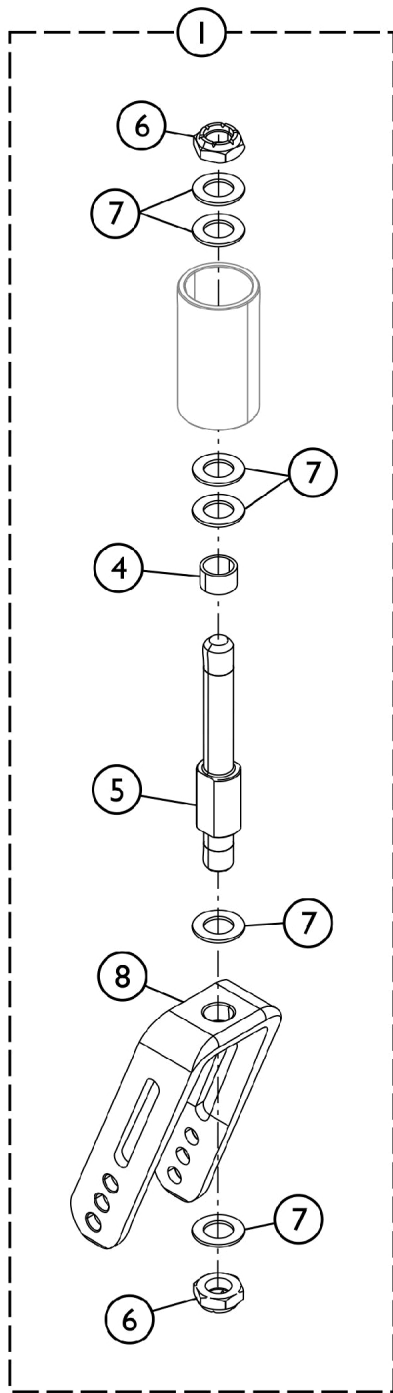

Fork Assembly

(Options 4SPLT, 4ALUM2, 51DC, 5ALUM2, 5SPLT, 61DC, 6ALUM2)

Fork and Stem
5" Fork w/ Long Stem

Fork and Stem
5" Fork w/ Short Stem

Fork and Stem
3" Fork w/ Short Stem

Fork Assembly

(Options 4SPLT, 4ALUM2, 51DC, 5ALUM2, 5SPLT, 61DC, 6ALUM2)

Item Number	Note	Part Number	Description	Quantity Per	
				Package	Assembly
		See Chart	Fork Assembly - For 4", 5", 6" Casters - Where Used	1	1
1	A	1192573	Kit, Fork (5") w/ Long Stem	1	1
4			Spacer (1/2 x 5/8 x 3/8")	1	1
5			Stem, Fork, Long	1	1
6			Locknut (1/2-20)	1	2
7			Washer, Plain (1/2 x 7/8 x 1/16)	1	6
8			NLA - Fork, Caster	1	1
2	C	1118545	Kit, Fork (5") w/ Short Stem	1	1
4			Spacer (1/2 x 5/8 x 3/8")	1	1
5			Stem, Fork, Short	1	1
6			Locknut (1/2-20)	1	2
7			Washer, Plain (1/2 x 7/8 x 1/16)	1	6
8			NLA - Fork, Caster	1	1
9		40117X021	Bearing (1/2" I.D. x 1-1/8" O.D.)	1	1
3	A	1192574	Kit, Fork (3") w/ Short Fork	1	1
4			Spacer (1/2 x 5/8 x 3/8")	1	1
5			Stem, Fork, Short	1	1
6			Locknut (1/2-20)	1	2
7			Washer, Plain (1/2 x 7/8 x 1/16)	1	6
8			Fork, Caster	1	1
	B	1088523	Plug Button, Head Tube, Black	1	1

NOTE: A - Kit includes items 4, 5, 6, 7 and item 8.
 B - Not Shown in illustration.
 C - Kit includes items 4, 5, 6, 7 and item 8. Must order item #9 as well to make up a complete Fork Kit (5") w/ Short Fork Stem.