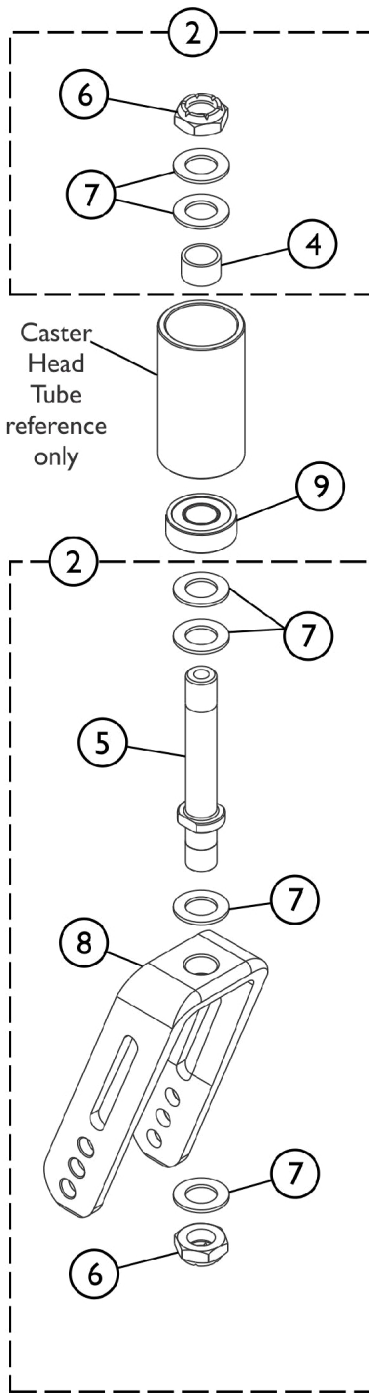

Fork Assembly

(Options 4SPLT, 4ALUM2, 51DC, 5ALUM2, 5SPLT, 61DC, 6ALUM2)

Fork and Stem
5" Fork w/ Long Stem

Fork and Stem
5" Fork w/ Short Stem

Fork and Stem
3" Fork w/ Short Stem

Fork Assembly

(Options 4SPLT, 4ALUM2, 51DC, 5ALUM2, 5SPLT, 61DC, 6ALUM2)

Item Number	Note	Part Number	Description	Quantity Per	
				Package	Assembly
		See Chart	Fork Assembly - For 4", 5", 6" Casters - Where Used	1	1
1	A	1192573	Kit, Fork (5") w/ Long Stem	1	1
4			Spacer (1/2 x 5/8 x 3/8")	1	1
5			Stem, Fork, Long	1	1
6			Locknut (1/2-20)	1	2
7			Washer, Plain (1/2 x 7/8 x 1/16)	1	6
8			NLA - Fork, Caster	1	1
2	C	1118545	Kit, Fork (5") w/ Short Stem	1	1
4			Spacer (1/2 x 5/8 x 3/8")	1	1
5			Stem, Fork, Short	1	1
6			Locknut (1/2-20)	1	2
7			Washer, Plain (1/2 x 7/8 x 1/16)	1	6
8			NLA - Fork, Caster	1	1
9		40117X021	Bearing (1/2" I.D. x 1-1/8" O.D.)	1	1
3	A	1192574	Kit, Fork (3") w/ Short Fork	1	1
4			Spacer (1/2 x 5/8 x 3/8")	1	1
5			Stem, Fork, Short	1	1
6			Locknut (1/2-20)	1	2
7			Washer, Plain (1/2 x 7/8 x 1/16)	1	6
8			Fork, Caster	1	1
	B	1088523	Plug Button, Head Tube, Black	1	1

NOTE: A - Kit includes items 4, 5, 6, 7 and item 8.
 B - Not Shown in illustration.
 C - Kit includes items 4, 5, 6, 7 and item 8. Must order item #9 as well to make up a complete Fork Kit (5") w/ Short Fork Stem.