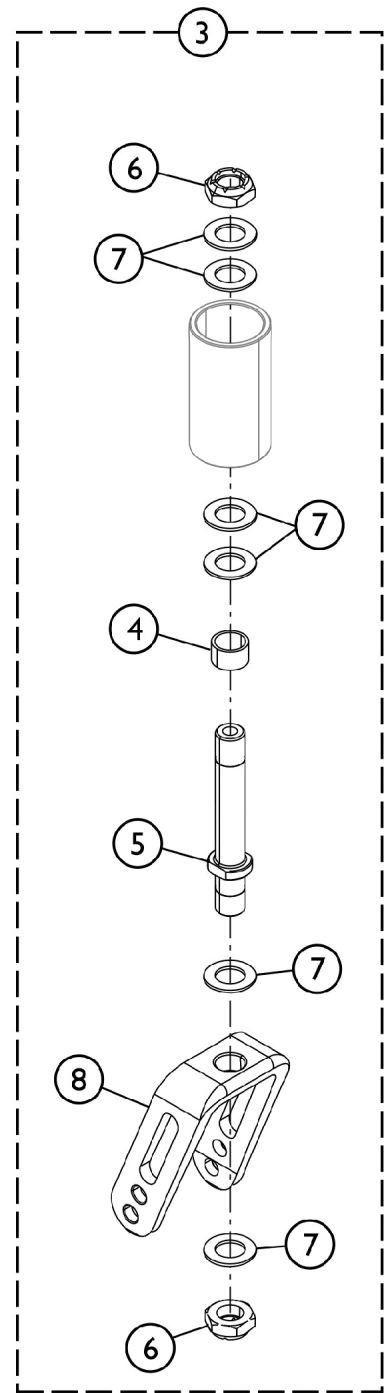

Fork Assembly

(Options 4SPLT, 4ALUM2, 51DC, 5ALUM2, 5SPLT, 61DC, 6ALUM2)

Fork and Stem
5" Fork w/ Long Stem

Fork and Stem
5" Fork w/ Short Stem

Fork and Stem
3" Fork w/ Short Stem

Fork Assembly

(Options 4SPLT, 4ALUM2, 51DC, 5ALUM2, 5SPLT, 61DC, 6ALUM2)

Item Number	Note	Part Number	Description	Quantity Per	
				Package	Assembly
		See Chart	Fork Assembly - For 4", 5", 6" Casters - Where Used	1	1
1	A	1192573	Kit, Fork (5") w/ Long Stem	1	1
4			Spacer (1/2 x 5/8 x 3/8")	1	1
5			Stem, Fork, Long	1	1
6			Locknut (1/2-20)	1	2
7			Washer, Plain (1/2 x 7/8 x 1/16)	1	6
8			NLA - Fork, Caster	1	1
2	C	1118545	Kit, Fork (5") w/ Short Stem	1	1
4			Spacer (1/2 x 5/8 x 3/8")	1	1
5			Stem, Fork, Short	1	1
6			Locknut (1/2-20)	1	2
7			Washer, Plain (1/2 x 7/8 x 1/16)	1	6
8			NLA - Fork, Caster	1	1
9		40117X021	Bearing (1/2" I.D. x 1-1/8" O.D.)	1	1
3	A	1192574	Kit, Fork (3") w/ Short Fork	1	1
4			Spacer (1/2 x 5/8 x 3/8")	1	1
5			Stem, Fork, Short	1	1
6			Locknut (1/2-20)	1	2
7			Washer, Plain (1/2 x 7/8 x 1/16)	1	6
8			Fork, Caster	1	1
	B	1088523	Plug Button, Head Tube, Black	1	1

NOTE: A - Kit includes items 4, 5, 6, 7 and item 8.
 B - Not Shown in illustration.
 C - Kit includes items 4, 5, 6, 7 and item 8. Must order item #9 as well to make up a complete Fork Kit (5") w/ Short Fork Stem.