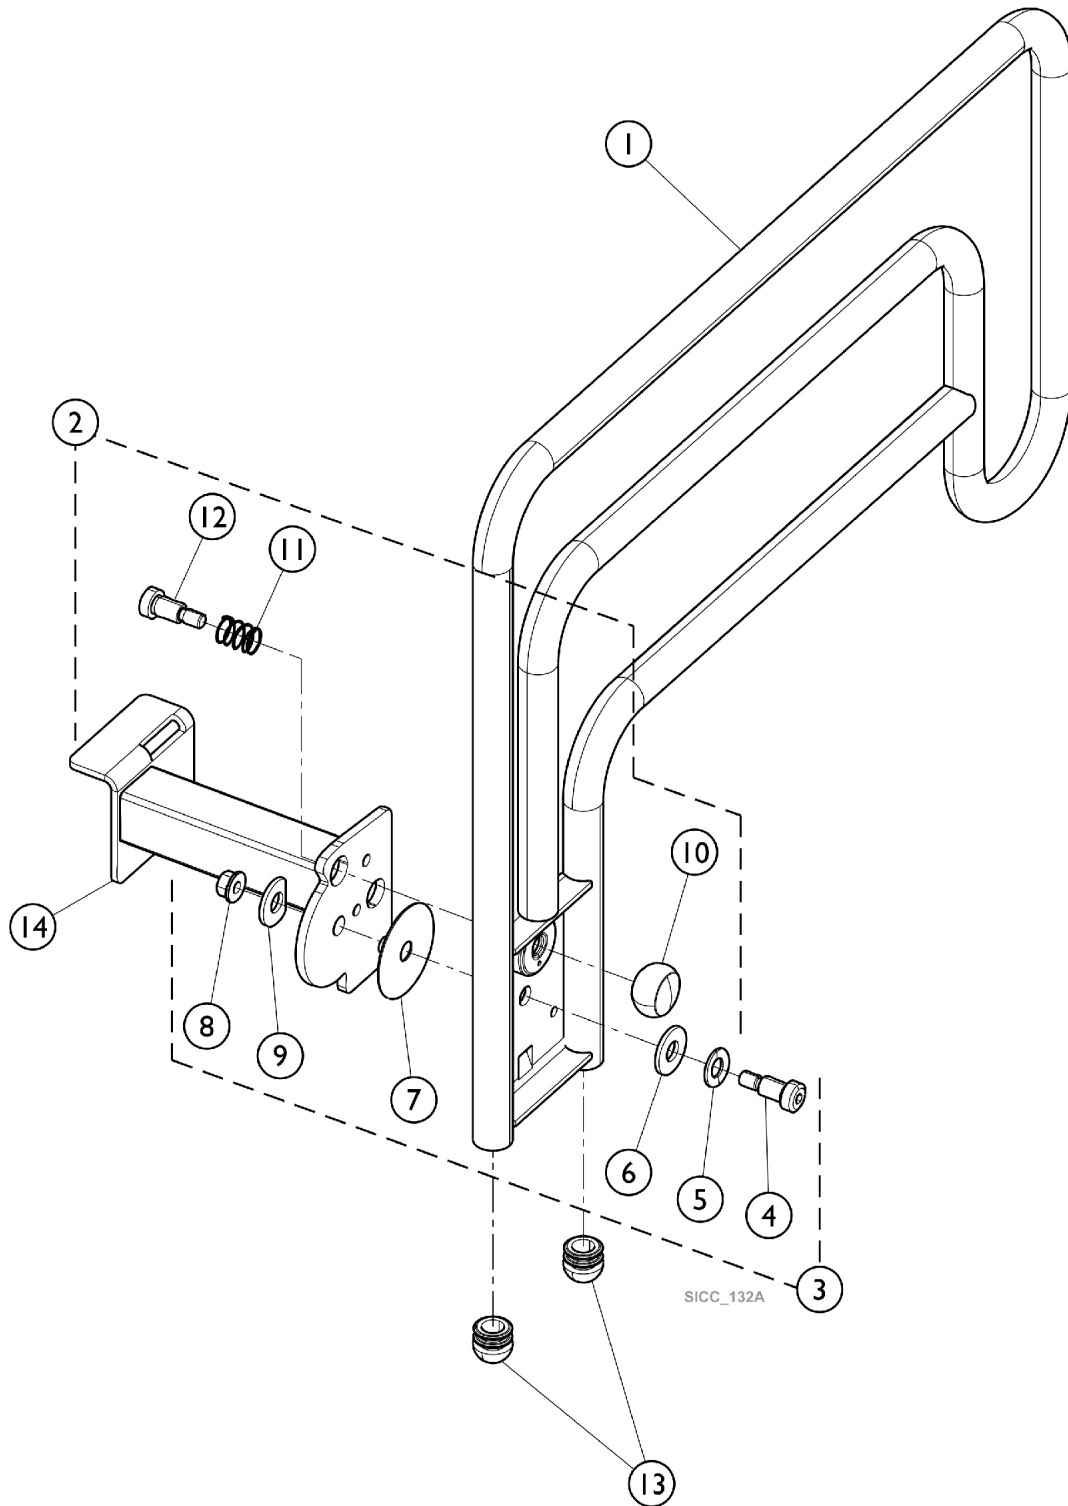

# Assist Rail

## Assist Rail

Item Number	Note	Part Number	Description	Quantity Per	
				Package	Assembly
1	A	IHCSRLAS-QSP	Assist Rail Assembly (36") (Pair)	1	1
1	A	IHCSRLAS-39	Assist Rail Assembly (39") (Pair)	1	1
1	A	IHCSRLAS-42	Assist Rail Assembly (42") (Pair)	1	1
2	B	1189259	Kit, Knob - Latch	1	1
			Knob, LATCH-0002 (3/8-16 x 1-3/8")	1	1
			Spring, Compression (3/4 x 1 x 3/64")	1	1
			Screw, Shoulder Slotted Head (1/2 x 1/2", 3/8-16)	1	1
3	C	1189260	Kit, Assist Rail Mounting	1	1
			Bolt, Shoulder (3/8-16 x 3/4")	1	1
			Washer, Belleville (33/64 x 1-1/64 x 3/32")	1	1
			Washer, Flat Edge (17-32 x 1-1/4 x 1/8")	1	1
			Washer, Nylon (33/64 x 2-1/2 x 3/64")	1	1
			Locknut (3/8-16)	1	1
			Washer, Plain (17/32 x 1-1/4 x 1/8")	1	1
11		1186856	Spring, Compression (3/4 x 1 x 3/64")	1	2
13		1165068	Package, End Plug	10	1
<p>NOTE: A - Includes items 2-14 Right and Left Assist Rail Assemblies.            B - Includes items 10, 11, and 12.            C - Includes items 4 - 9.</p>					
<p>Item #14 highlighted in the illustration is non-saleable. Order Item #1 Assist Rail Assemblies.</p>					