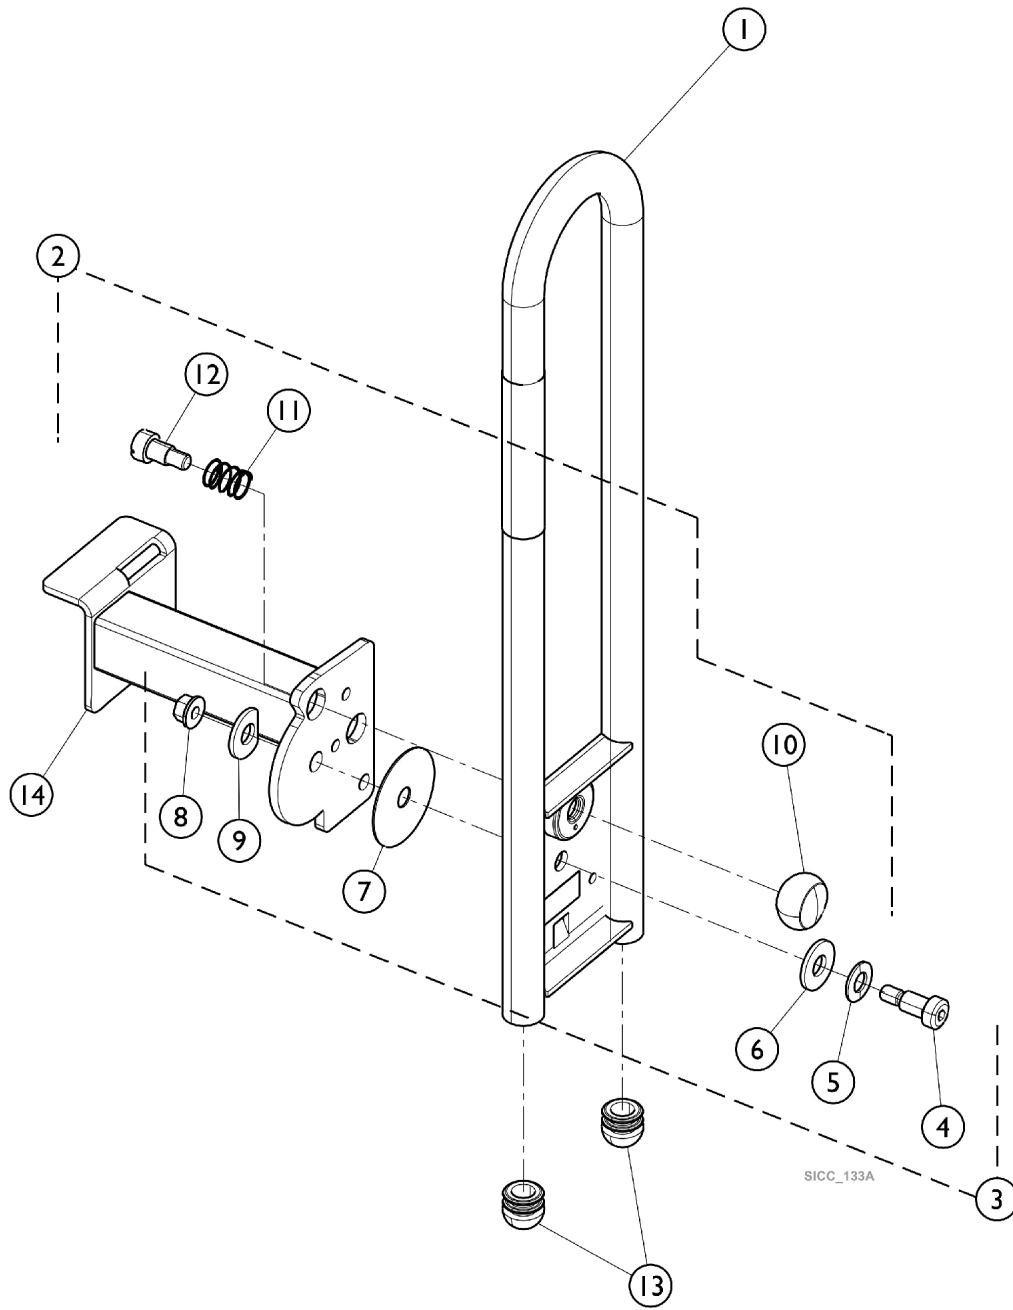

Assist Bar

Assist Bar

Item Number	Note	Part Number	Description	Quantity Per	
				Package	Assembly
1	A	IHCSBAAS-QSP	Assist Bar Assembly (36") (Pair)	1	1
1	A	IHCSBAAS-39	Assist Bar Assembly (39") (Pair)	1	1
1	A	IHCSBAAS-42	Assist Bar Assembly (42") (Pair)	1	1
2	B	1189259	Kit, Knob - Latch	1	1
			Knob, LATCH-0002 (3/8-16 x 1-3/8")	1	1
			Spring, Compression (3/4 x 1 x 3/64")	1	1
			Screw, Shoulder Slotted Head (1/2 x 1/2", 3/8-16)	1	1
3	C	1189260	Kit, Assist Rail Mounting	1	1
			Bolt, Shoulder (3/8-16 x 3/4")	1	1
			Washer, Belleville (33/64 x 1-1/64 x 3/32")	1	1
			Washer, Flat Edge (17-32 x 1-1/4 x 1/8")	1	1
			Washer, Nylon (33/64 x 2-1/2 x 3/64")	1	1
			Locknut (3/8-16)	1	1
			Washer, Plain (17/32 x 1-1/4 x 1/8")	1	1
11		1186856	Spring, Compression (3/4 x 1 x 3/64")	1	2
13		1165068	Package, End Plug	10	1
NOTE: A - Includes items 2-14 Right and Left Assist Bar Assemblies. B - Includes items 10, 11, and 12. C - Includes items 4 - 9.					
Item #14 highlighted in the illustration is non-saleable. Order Item #1 Assist Bar Assemblies.					