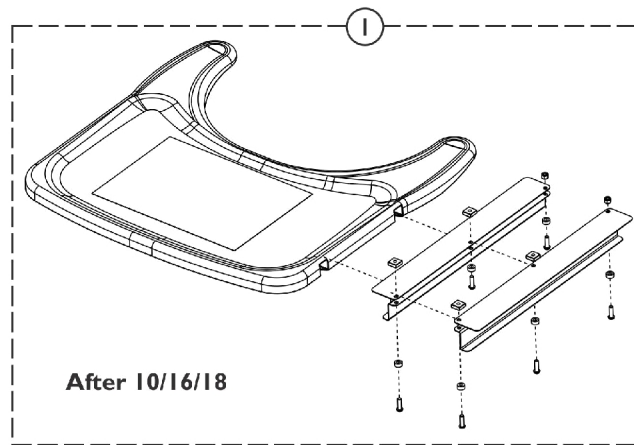

Acrylic Trays

Acrylic Trays

Item Number	Note	Part Number	Description	Quantity Per	
				Package	Assembly
1		See Chart	#1 Acrylic Tray - Standard Trays - Before 10/17/18	1	1
1		See Chart	#1 Acrylic Tray - Standard Trays - After 10/16/18	1	1
2		See Chart	#2 Acrylic Tray - Swing Out	1	1
3		L10024	Knob, Tray	1	1

#1 Acrylic Tray - Standard Trays - Before 10/17/18

Chair Width	Tray (ACTRY) Part Number
12" Wide	1492757
13" Wide	1492758
14" Wide	1492759
15" Wide	1450921
16" Wide	1450922
17" Wide	1450923
18" Wide	1450924
19" Wide	1450925
20" Wide	1450926

Item includes Tray and Mat.

#1 Acrylic Tray - Standard Trays - After 10/16/18

Chair Width	Tray (ACTRY) Part Number
15-16" Wide	1601454
17-18" Wide	1601458
19-20" Wide	1601459

Item includes Tray and Mat.

Acrylic Trays