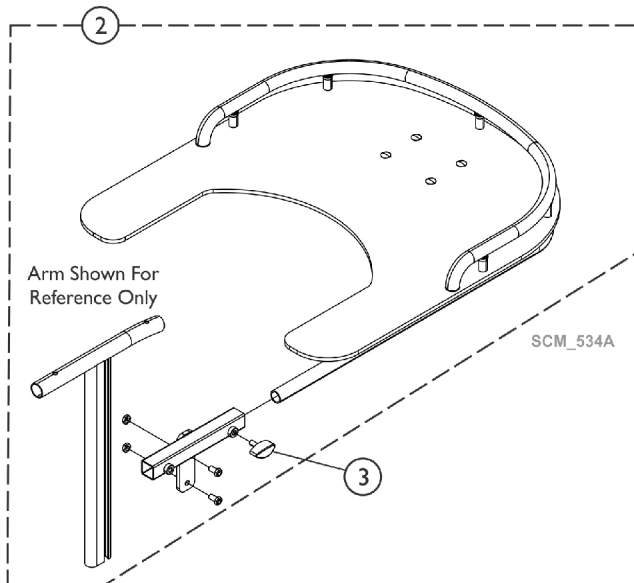

Acrylic Trays

Acrylic Trays

Item Number	Note	Part Number	Description	Quantity Per	
				Package	Assembly
1		See Chart	#1 Acrylic Tray - Standard Trays - Before 10/17/18	1	1
1		See Chart	#1 Acrylic Tray - Standard Trays - After 10/16/18	1	1
2		See Chart	#2 Acrylic Tray - Swing Out	1	1
3		L10024	Knob, Tray	1	1

#1 Acrylic Tray - Standard Trays - Before 10/17/18

Chair Width	Tray (ACTRY) Part Number
12" Wide	1492757
13" Wide	1492758
14" Wide	1492759
15" Wide	1450921
16" Wide	1450922
17" Wide	1450923
18" Wide	1450924
19" Wide	1450925
20" Wide	1450926

Item includes Tray and Mat.

#1 Acrylic Tray - Standard Trays - After 10/16/18

Chair Width	Tray (ACTRY) Part Number
15-16" Wide	1601454
17-18" Wide	1601458
19-20" Wide	1601459

Item includes Tray and Mat.

Acrylic Trays