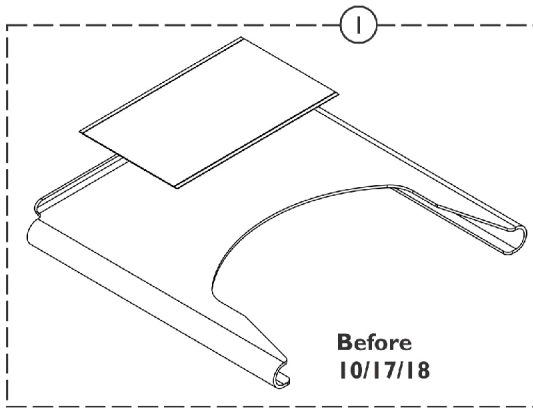

Acrylic Trays

Acrylic Trays

Item Number	Note	Part Number	Description	Quantity Per	
				Package	Assembly
1		See Chart	#1 Acrylic Tray - Standard Trays - Before 10/17/18	1	1
1		See Chart	#1 Acrylic Tray - Standard Trays - After 10/16/18	1	1
2		See Chart	#2 Acrylic Tray - Swing Out	1	1
3		L10024	Knob, Tray	1	1

#1 Acrylic Tray - Standard Trays - Before 10/17/18

Chair Width	Tray (ACTRY) Part Number
12" Wide	1492757
13" Wide	1492758
14" Wide	1492759
15" Wide	1450921
16" Wide	1450922
17" Wide	1450923
18" Wide	1450924
19" Wide	1450925
20" Wide	1450926