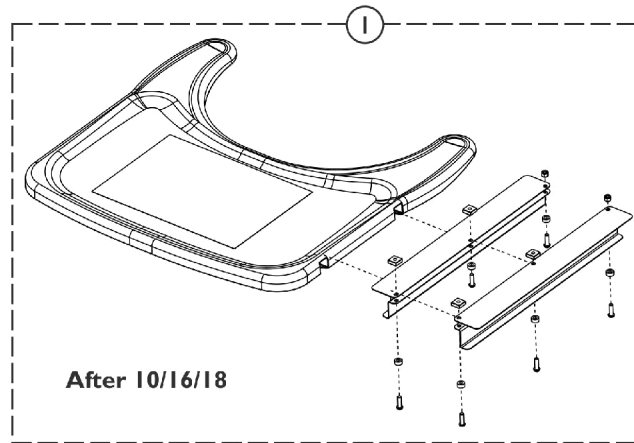

## Accessories - Acrylic Trays

Item Number	Note	Part Number	Description	Quantity Per	
				Package	Assembly
1		See Chart	#1 Acrylic Tray - Standard Trays - Before 10/17/18	1	1
1		See Chart	#1 Acrylic Tray - Standard Trays - After 10/16/18	1	1
2		See Chart	#2 Acrylic Tray - Swing Out	1	1
3		L10024	Knob, Tray	1	1

### #1 Acrylic Tray - Standard Trays - Before 10/17/18

Chair Width	Tray (ACTRY) Part Number
12" Wide	1492757
13" Wide	1492758
14" Wide	1492759
15" Wide	1450921
16" Wide	1450922
17" Wide	1450923
18" Wide	1450924
19" Wide	1450925
20" Wide	1450926