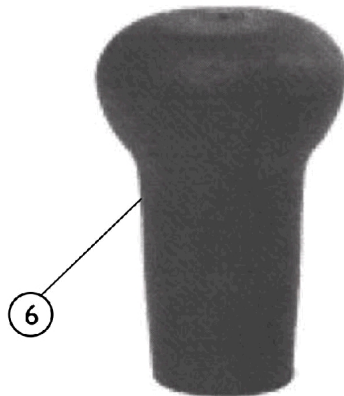

# Accessories - Remote (Joystick) Tops

SHEP\_223B

## Accessories - Remote (Joystick) Tops

| Item Number | Note | Part Number  | Description  | Quantity Per |          |
|-------------|------|--------------|--|--------------|----------|
|             |      |              |  | Package      | Assembly |
| 1           |      | 60102547     | Kit, Handle, Joystick, 3" U Shaped                                 | 1            | 1        |
| 1           |      | 60102549     | Kit, Handle, Joystick, 4" U Shaped                                 | 1            | 1        |
| 2           |      | 60102588     | Kit, Handle, Joystick, Dome Rubber                                 | 1            | 1        |
| 3           |      | 60106526     | Kit, Handle, Joystick, Grooved Mushroom                            | 1            | 1        |
| 4           |      | 60102524     | Kit, Chin Cup Assembly - 1826                                      | 1            | 1        |
| 5           |      | 60102590-NLA | NLA - Kit, Handle, Joystick, Ball Knob                             | 1            | 1        |
| 6           |      | 60102589-NLA | NLA - Kit, Handle, Joystick, Mushroom Head                         | 1            | 1        |
| 7           |      | 60102587-NLA | NLA - Kit, Handle, Joystick, Blue Aluminum Top                     | 1            | 1        |
|             | A    | 60102586     | Kit, Extension, Joystick, "T" Style (1560)<br>(4" W x 5-1/2" L)    | 1            | 1        |
|             | A    | 60102585     | Kit, Extension, Joystick, Straight Style (1561)<br>(1/2" W x 5" L) | 1            | 1        |