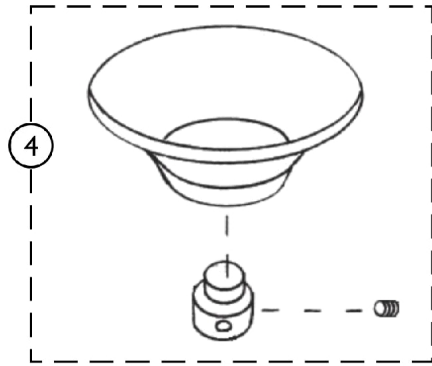

# Accessories - Remote (Joystick) Tops

SHEP\_223B

## Accessories - Remote (Joystick) Tops

| Item Number | Note | Part Number  | Description  | Quantity Per |          |
|-------------|------|--------------|--|--------------|----------|
|             |      |              |  | Package      | Assembly |
| 1           |      | 60102547     | Kit, Handle, Joystick, 3" U Shaped                                 | 1            | 1        |
| 1           |      | 60102549     | Kit, Handle, Joystick, 4" U Shaped                                 | 1            | 1        |
| 2           |      | 60102588     | Kit, Handle, Joystick, Dome Rubber                                 | 1            | 1        |
| 3           |      | 60106526     | Kit, Handle, Joystick, Grooved Mushroom                            | 1            | 1        |
| 4           |      | 60102524     | Kit, Chin Cup Assembly - 1826                                      | 1            | 1        |
| 5           |      | 60102590-NLA | NLA - Kit, Handle, Joystick, Ball Knob                             | 1            | 1        |
| 6           |      | 60102589-NLA | NLA - Kit, Handle, Joystick, Mushroom Head                         | 1            | 1        |
| 7           |      | 60102587-NLA | NLA - Kit, Handle, Joystick, Blue Aluminum Top                     | 1            | 1        |
|             | A    | 60102586     | Kit, Extension, Joystick, "T" Style (1560)<br>(4" W x 5-1/2" L)    | 1            | 1        |
|             | A    | 60102585     | Kit, Extension, Joystick, Straight Style (1561)<br>(1/2" W x 5" L) | 1            | 1        |