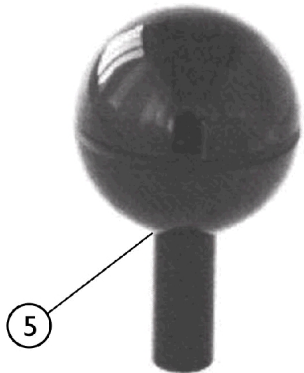

# Accessories - Remote (Joystick) Tops

SHEP\_223B

## Accessories - Remote (Joystick) Tops

| Item Number | Note | Part Number  | Description  | Quantity Per |          |
|-------------|------|--------------|--|--------------|----------|
|             |      |              |  | Package      | Assembly |
| 1           |      | 60102547     | Kit, Handle, Joystick, 3" U Shaped                                 | 1            | 1        |
| 1           |      | 60102549     | Kit, Handle, Joystick, 4" U Shaped                                 | 1            | 1        |
| 2           |      | 60102588     | Kit, Handle, Joystick, Dome Rubber                                 | 1            | 1        |
| 3           |      | 60106526     | Kit, Handle, Joystick, Grooved Mushroom                            | 1            | 1        |
| 4           |      | 60102524     | Kit, Chin Cup Assembly - 1826                                      | 1            | 1        |
| 5           |      | 60102590-NLA | NLA - Kit, Handle, Joystick, Ball Knob                             | 1            | 1        |
| 6           |      | 60102589-NLA | NLA - Kit, Handle, Joystick, Mushroom Head                         | 1            | 1        |
| 7           |      | 60102587-NLA | NLA - Kit, Handle, Joystick, Blue Aluminum Top                     | 1            | 1        |
|             | A    | 60102586     | Kit, Extension, Joystick, "T" Style (1560)<br>(4" W x 5-1/2" L)    | 1            | 1        |
|             | A    | 60102585     | Kit, Extension, Joystick, Straight Style (1561)<br>(1/2" W x 5" L) | 1            | 1        |