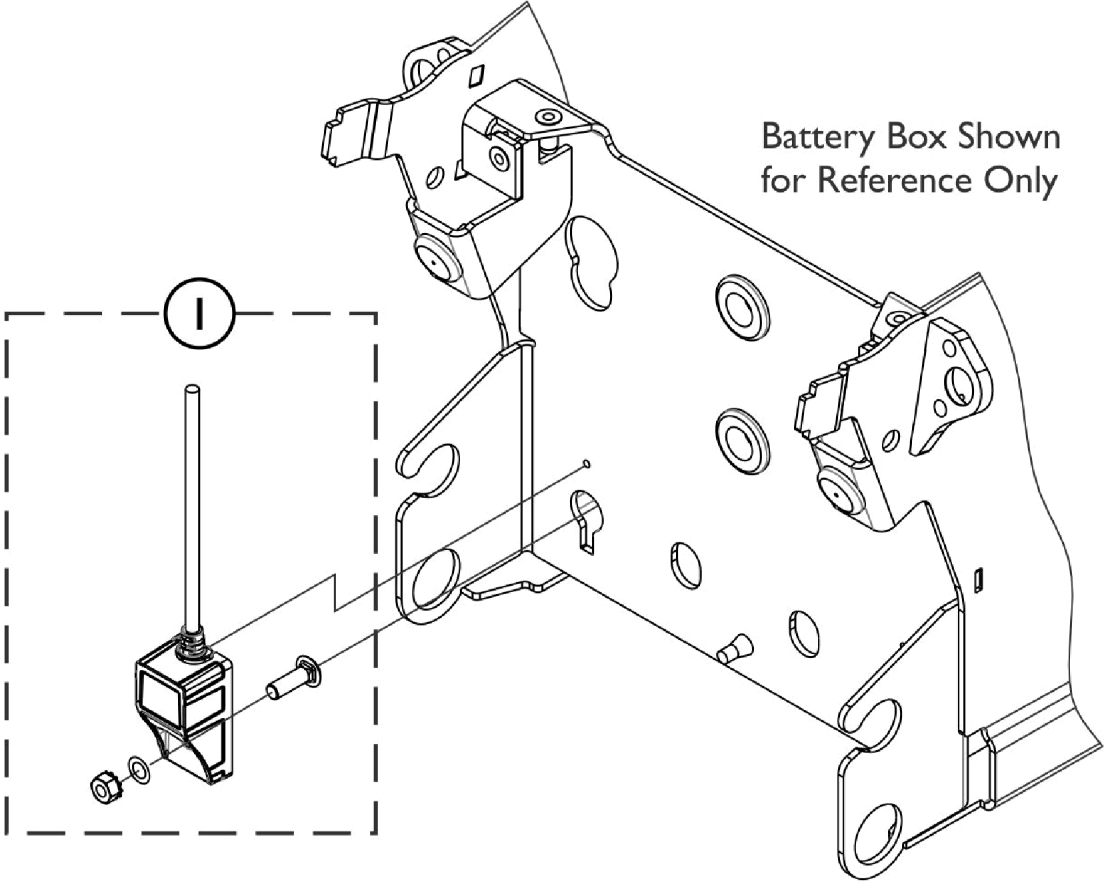

G-Trac-LX - LiNX Gyro Module with Mounting Hardware

Item Number	Note	Part Number	Description	Quantity Per	
				Package	Assembly
1		60102535	Kit, LiNX Gyro Module with Mounting Hardware	1	1