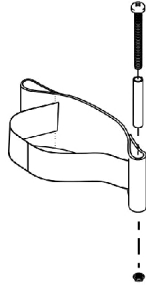

Heel Loops and Toe Loops

**Heel Loop
For
Bi-Lateral Contracture
Footrest**

Heel Loop w/ Ankle Strap

**Toe Loops
(For All Footplates)**

SCM_536A

For Adjustable Angle Footplates - AT5543

Footplate Size	Chair Width	Heel Loop Pair Number	Heel Loop w/ Ankle Strap Single Number (Right)	Heel Loop w/ Ankle Strap Single Number (Left)	Heel Loop w/ Ankle Strap Pair Number	Mounting Hardware Pair Number
Medium (4-1/4" Wide)	12-13" Wide or Tapered 16" Wide	See Adjustable Heel Loop page to order	1035908-NLA	1035909-NLA	1035906	1035931
Large (5-1/4" Wide)	14-15" Wide or Tapered 17-18" Wide	See Adjustable Heel Loop page to order	1035919	1035920	1035918	1035931
X-Large (6-1/4" Wide)	16-17" Wide or Tapered 19-24" Wide	See Adjustable Heel Loop page to order	1035932-NLA	1035933-NLA	1035930	1035931
XX-Large (7-1/4" Wide)	18-24" Wide	See Adjustable Heel Loop page to order	1035932-NLA	1035933-NLA	1035930	1035931

Heel Loops and Toe Loops

For Adjustable Angle Footplates w/ AT5543, Bi-Lateral Contracture Footrest

Footplate Size	Chair Width	Heel Loop Pair Number	Heel Loop w/ Ankle Strap Single Number (Right)	Heel Loop w/ Ankle Strap Single Number (Left)	Heel Loop w/ Ankle Strap Pair Number	Heel Loop Mounting Hardware For Bi-Lateral Contracture Footrest Pair Number	Heel Loop w/ Ankle Strap Mounting Hardware For Bi-Lateral Contracture Footrest Pair Number
Small (3-1/4" Wide)	12-13" Wide or Tapered 16" Wide	1018269	1035908-NLA	1035909-NLA	1035906	1036096	1035931
Medium (4-1/4" Wide)	12-13" Wide or Tapered 16" Wide	1018270	1035908-NLA	1035909-NLA	1035906	1036096	1035931
Large (5-1/4" Wide)	14-15" Wide or Tapered 17-18" Wide	1030958	1035919	1035920	1035918	1036096	1035931
X-Large (6-1/4" Wide)	16-17" Wide or Tapered 19-24" Wide	1069037	1035932-NLA	1035933-NLA	1035930	1036096	1035931
XX-Large (7-1/4" Wide)	18-24" Wide	1069037	1035932-NLA	1035933-NLA	1035930	1036096	1035931