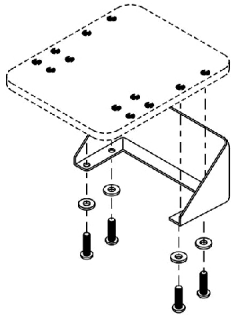

Heel Loops and Toe Loops

**Heel Loop
For
Bi-Lateral Contracture
Footrest**

Heel Loop w/ Ankle Strap

**Toe Loops
(For All Footplates)**

SCM_536A

For Adjustable Angle Footplates - AT5543

Footplate Size	Chair Width	Heel Loop Pair Number	Heel Loop w/ Ankle Strap Single Number (Right)	Heel Loop w/ Ankle Strap Single Number (Left)	Heel Loop w/ Ankle Strap Pair Number	Mounting Hardware Pair Number
Medium (4-1/4" Wide)	12-13" Wide or Tapered 16" Wide	See Adjustable Heel Loop page to order	1035908-NLA	1035909-NLA	1035906	1035931
Large (5-1/4" Wide)	14-15" Wide or Tapered 17-18" Wide	See Adjustable Heel Loop page to order	1035919	1035920	1035918	1035931
X-Large (6-1/4" Wide)	16-17" Wide or Tapered 19-24" Wide	See Adjustable Heel Loop page to order	1035932-NLA	1035933-NLA	1035930	1035931
XX-Large (7-1/4" Wide)	18-24" Wide	See Adjustable Heel Loop page to order	1035932-NLA	1035933-NLA	1035930	1035931

Heel Loops and Toe Loops

For Adjustable Angle Footplates w/ AT5543, Bi-Lateral Contracture Footrest

Footplate Size	Chair Width	Heel Loop Pair Number	Heel Loop w/ Ankle Strap Single Number (Right)	Heel Loop w/ Ankle Strap Single Number (Left)	Heel Loop w/ Ankle Strap Pair Number	Heel Loop Mounting Hardware For Bi-Lateral Contracture Footrest Pair Number	Heel Loop w/ Ankle Strap Mounting Hardware For Bi-Lateral Contracture Footrest Pair Number
Small (3-1/4" Wide)	12-13" Wide or Tapered 16" Wide	1018269	1035908-NLA	1035909-NLA	1035906	1036096	1035931
Medium (4-1/4" Wide)	12-13" Wide or Tapered 16" Wide	1018270	1035908-NLA	1035909-NLA	1035906	1036096	1035931
Large (5-1/4" Wide)	14-15" Wide or Tapered 17-18" Wide	1030958	1035919	1035920	1035918	1036096	1035931
X-Large (6-1/4" Wide)	16-17" Wide or Tapered 19-24" Wide	1069037	1035932-NLA	1035933-NLA	1035930	1036096	1035931
XX-Large (7-1/4" Wide)	18-24" Wide	1069037	1035932-NLA	1035933-NLA	1035930	1036096	1035931