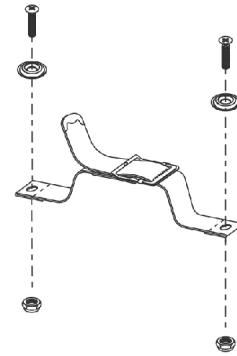

Heel Loops and Toe Loops

**Heel Loop
For
Bi-Lateral Contracture
Footrest**

Heel Loop w/ Ankle Strap

**Toe Loops
(For All Footplates)**

SCM_536A

For Adjustable Angle Footplates - AT5543

Footplate Size	Chair Width	Heel Loop Pair Number	Heel Loop w/ Ankle Strap Single Number (Right)	Heel Loop w/ Ankle Strap Single Number (Left)	Heel Loop w/ Ankle Strap Pair Number	Mounting Hardware Pair Number
Medium (4-1/4" Wide)	12-13" Wide or Tapered 16" Wide	See Adjustable Heel Loop page to order	1035908-NLA	1035909-NLA	1035906	1035931
Large (5-1/4" Wide)	14-15" Wide or Tapered 17-18" Wide	See Adjustable Heel Loop page to order	1035919	1035920	1035918	1035931
X-Large (6-1/4" Wide)	16-17" Wide or Tapered 19-24" Wide	See Adjustable Heel Loop page to order	1035932-NLA	1035933-NLA	1035930	1035931
XX-Large (7-1/4" Wide)	18-24" Wide	See Adjustable Heel Loop page to order	1035932-NLA	1035933-NLA	1035930	1035931

Heel Loops and Toe Loops

For Adjustable Angle Footplates w/ AT5543, Bi-Lateral Contracture Footrest

Footplate Size	Chair Width	Heel Loop Pair Number	Heel Loop w/ Ankle Strap Single Number (Right)	Heel Loop w/ Ankle Strap Single Number (Left)	Heel Loop w/ Ankle Strap Pair Number	Heel Loop Mounting Hardware For Bi-Lateral Contracture Footrest Pair Number	Heel Loop w/ Ankle Strap Mounting Hardware For Bi-Lateral Contracture Footrest Pair Number
Small (3-1/4" Wide)	12-13" Wide or Tapered 16" Wide	1018269	1035908-NLA	1035909-NLA	1035906	1036096	1035931
Medium (4-1/4" Wide)	12-13" Wide or Tapered 16" Wide	1018270	1035908-NLA	1035909-NLA	1035906	1036096	1035931
Large (5-1/4" Wide)	14-15" Wide or Tapered 17-18" Wide	1030958	1035919	1035920	1035918	1036096	1035931
X-Large (6-1/4" Wide)	16-17" Wide or Tapered 19-24" Wide	1069037	1035932-NLA	1035933-NLA	1035930	1036096	1035931
XX-Large (7-1/4" Wide)	18-24" Wide	1069037	1035932-NLA	1035933-NLA	1035930	1036096	1035931