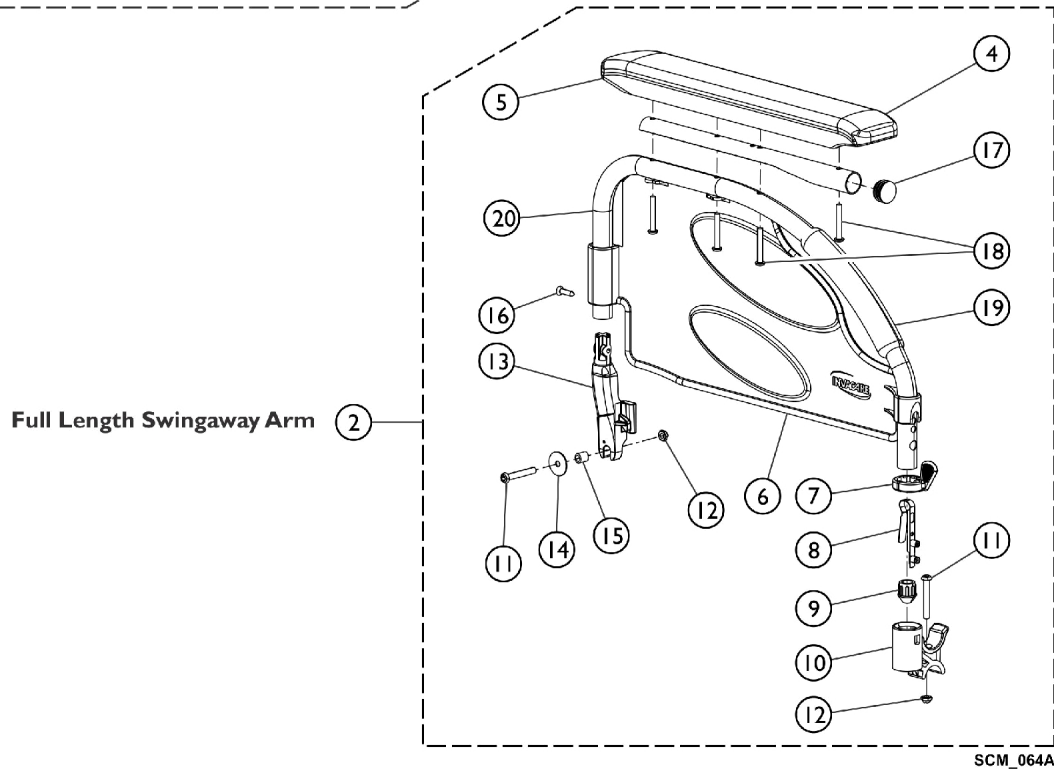

# Arms - Fixed Height, Swingaway

## Arms - Fixed Height, Swingaway

Item Number	Note	Part Number	Description	Quantity Per	
				Package	Assembly
1	A	8881169065	Armrest Assembly, Swingaway, Fixed Height, Desk Length, Color - Right	1	1
3			Arm Pad, Desk Length	1	1
6			Guard, Clothing, Desk Length - Right	1	1
7			Lever, Release	1	1
8			Button, Spring	1	1
9			Plug, Armrest	1	1
10			Support, Armrest, Front	1	1
11			Screw (M6 x 45mm)	1	2
12			NLA - Locknut (M6 x 1)	1	2
13			Support, Armrest - Right	1	1
14			Washer (6.6 x 22 x 2)	1	1
15			Bushing, Black	1	1
16			Screw, Countersunk (M4.8)	1	1
18			Screw, Socket, Button Head (M5 x 35mm)	1	3
19			Grip, Foam Armrest	1	1
20			Tube, Armrest, Color	1	1
20		1169061	Tube, Armrest, Color	1	1
1	A	8881169066	Armrest Assembly, Swingaway, Fixed Height, Desk Length, Color - Left	1	1
3			Arm Pad, Desk Length	1	1
6			Guard, Clothing, Desk Length - Left	1	1
7			Lever, Release	1	1
8			Button, Spring	1	1
9			Plug, Armrest	1	1
10			Support, Armrest, Front	1	1
11			Screw (M6 x 45mm)	1	2
12			NLA - Locknut (M6 x 1)	1	2
13			Support, Armrest - Left	1	1
14			Washer (6.6 x 22 x 2)	1	1
15			Bushing, Black	1	1
16			Screw, Countersunk (M4.8)	1	1
18			Screw, Socket, Button Head (M5 x 35mm)	1	3
19			Grip, Foam Armrest	1	1
20			Tube, Armrest, Color	1	1
13		1426617	Support, Armrest - Left	1	1
20		1169061	Tube, Armrest, Color	1	1
2	B	8881169067	Armrest Assembly, Swingaway, Fixed Height, Full Length, Color - Right	1	1
4			Arm Pad, Full Length	1	1
5			Tube, Support, Armpad, Full Length	1	1
6			Guard, Clothing, Desk Length - Right	1	1
7			Lever, Release	1	1
8			Button, Spring	1	1
9			Plug, Armrest	1	1
10			Support, Armrest, Front	1	1
11			Screw (M6 x 45mm)	1	2
12			NLA - Locknut (M6 x 1)	1	2