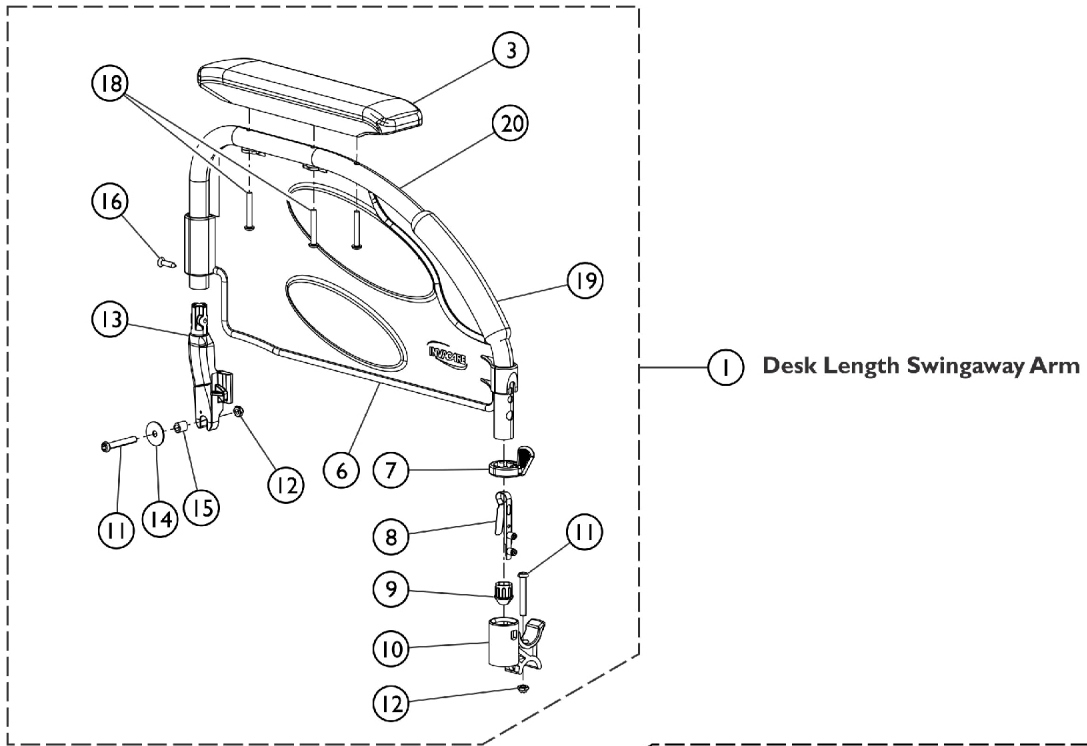

# Arms - Fixed Height, Swingaway

## Arms - Fixed Height, Swingaway

Item Number	Note	Part Number	Description	Quantity Per	
				Package	Assembly
1	A	8881169065	Armrest Assembly, Swingaway, Fixed Height, Desk Length, Color - Right	1	1
3			Arm Pad, Desk Length	1	1
6			Guard, Clothing, Desk Length - Right	1	1
7			Lever, Release	1	1
8			Button, Spring	1	1
9			Plug, Armrest	1	1
10			Support, Armrest, Front	1	1
11			Screw (M6 x 45mm)	1	2
12			NLA - Locknut (M6 x 1)	1	2
13			Support, Armrest - Right	1	1
14			Washer (6.6 x 22 x 2)	1	1
15			Bushing, Black	1	1
16			Screw, Countersunk (M4.8)	1	1
18			Screw, Socket, Button Head (M5 x 35mm)	1	3
19			Grip, Foam Armrest	1	1
20			Tube, Armrest, Color	1	1
20		1169061	Tube, Armrest, Color	1	1
1	A	8881169066	Armrest Assembly, Swingaway, Fixed Height, Desk Length, Color - Left	1	1
3			Arm Pad, Desk Length	1	1
6			Guard, Clothing, Desk Length - Left	1	1
7			Lever, Release	1	1
8			Button, Spring	1	1
9			Plug, Armrest	1	1
10			Support, Armrest, Front	1	1
11			Screw (M6 x 45mm)	1	2
12			NLA - Locknut (M6 x 1)	1	2
13			Support, Armrest - Left	1	1
14			Washer (6.6 x 22 x 2)	1	1
15			Bushing, Black	1	1
16			Screw, Countersunk (M4.8)	1	1
18			Screw, Socket, Button Head (M5 x 35mm)	1	3
19			Grip, Foam Armrest	1	1
20			Tube, Armrest, Color	1	1
13		1426617	Support, Armrest - Left	1	1
20		1169061	Tube, Armrest, Color	1	1
2	B	8881169067	Armrest Assembly, Swingaway, Fixed Height, Full Length, Color - Right	1	1
4			Arm Pad, Full Length	1	1
5			Tube, Support, Armpad, Full Length	1	1
6			Guard, Clothing, Desk Length - Right	1	1
7			Lever, Release	1	1
8			Button, Spring	1	1
9			Plug, Armrest	1	1
10			Support, Armrest, Front	1	1
11			Screw (M6 x 45mm)	1	2
12			NLA - Locknut (M6 x 1)	1	2