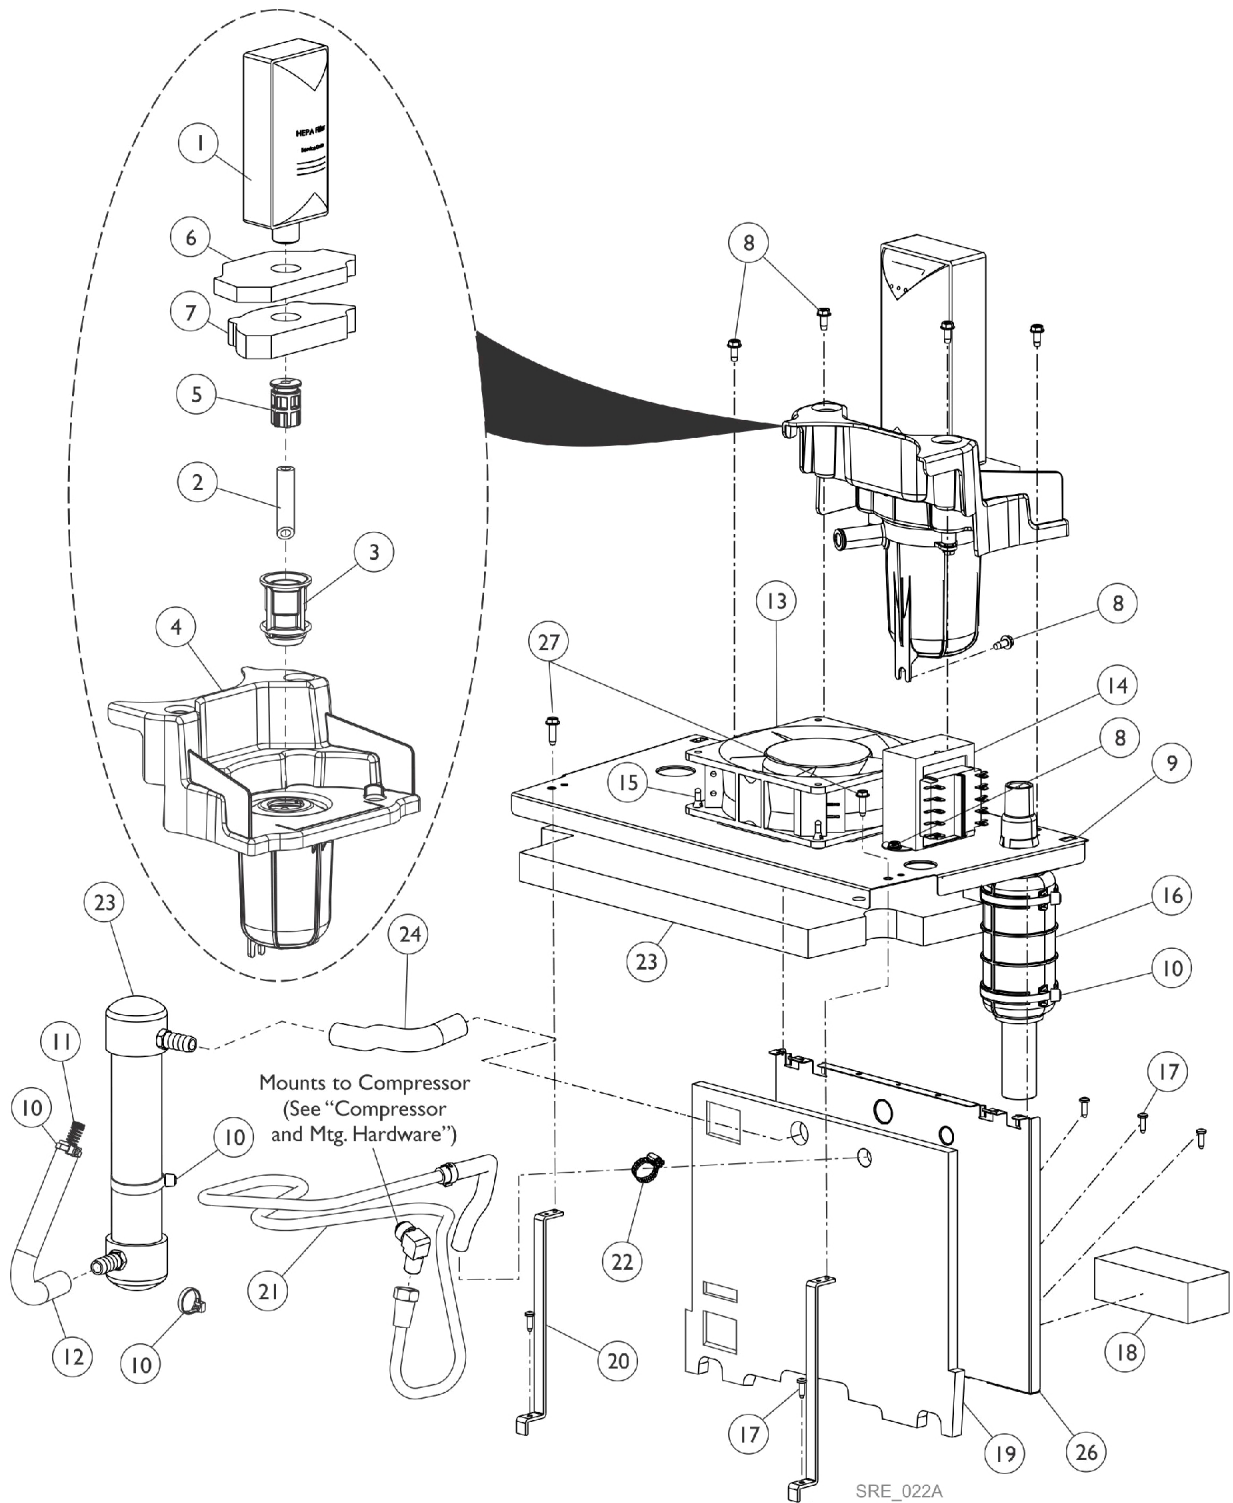

Sound Box Assembly After 7/24/14

Perfecto2VAW

Sound Box Assembly After 7/24/14 Perfecto2VAW

Item Number	Note	Part Number	Description	Quantity Per	
				Package	Assembly
1		1131249	Filter, Inlet Sound Reduced	1	1
2		1175254-NLA	NLA - Tech Only - Tubing, PVC (1/4" x 1-29/32")	1	1
3		1106675	Coupling, Inlet Filter	1	1
4		1143435	Resonator Assembly	1	1
5		1175253-NLA	NLA - Tech Only - Restrictor, Inlet Filter w/ Counter Bore	1	1
6		1153693	Foam, Resonator - Top	1	1
7		1153694	Foam, Resonator - Bottom	1	1
8		1128404	Screw, Phillips Hex Washer Head (#8-32 x 3/8")	1	7
9		1143473	Soundbox, Horizontal	1	1
10		2001682	Tie Wrap (8" L)	1	5
11		1185399-NLA	NLA - Tech Only - Spring (10 LG x 0.400 OD)	1	1
12		1185758	Tube, Resonator Inlet Preformed	1	1
13		1136943-NLA	NLA - Tech Only - Fan, Exhaust	1	1
14		1153690-NLA	NLA - Tech Only - Transformer Assembly, 20V - PO2AW	1	1
15		1143491	Rivet, Isolator Mount	1	4
16		1143554	Muffler Assembly	1	1
17		1108810	Screw, Hi-Lo Six Lobe Drive (#10-16 x 5/8")	1	5
18		1147917	Mount, Foam Valve 4-Way	1	1
19		1154030	Foam, Soundbox - Vertical	1	1
20		1143474	Gusset, Soundbox	1	2
21		1186169	Heat Exchanger Assembly	1	1
22		1143582	Clamp, Hose Adjustable (3/8")	1	1
23		1153788	Resonator, Inlet	1	1
24		1153707	Tube, Resonator Inlet Preformed	1	1
25		1153699	Foam, Soundbox - Ceiling	1	1
26		1143445-NLA	NLA - Soundbox, Vertical	1	1
27		60127442	Screw, Slot Hex (10-16)	1	2