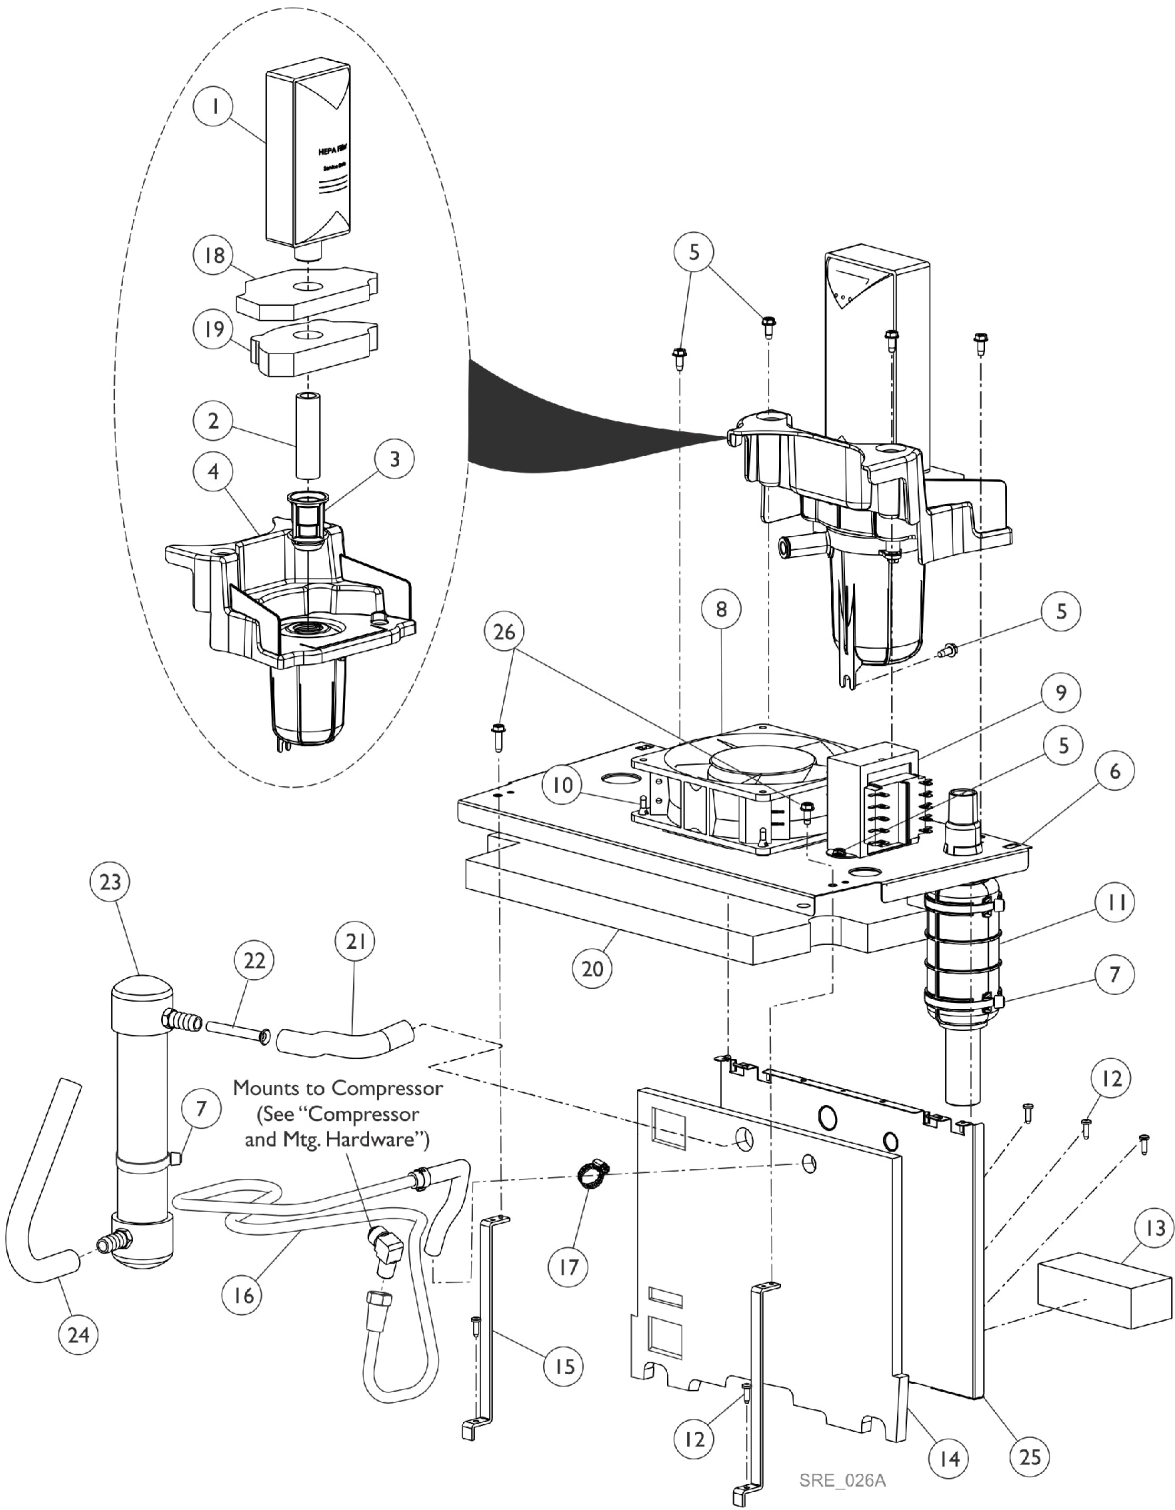

Sound Box Assembly Before 7/25/14

Perfecto2VAW

Sound Box Assembly Before 7/25/14 Perfecto2VAW

Item Number	Note	Part Number	Description	Quantity Per	
				Package	Assembly
1		1131249	Filter, Inlet Sound Reduced	1	1
2		1153703-NLA	NLA - Tube, Clear (1/2 x 2-3/4")	1	1
3		1106675	Coupling, Inlet Filter	1	1
4		1143435	Resonator Assembly	1	1
5		1128404	Screw, Phillips Hex Washer Head (#8-32 x 3/8")	1	7
6		1143473	Soundbox, Horizontal	1	1
7		2001682	Tie Wrap (8" L)	1	4
8		1136943-NLA	NLA - Tech Only - Fan, Exhaust	1	1
9		1153690-NLA	NLA - Tech Only - Transformer Assembly, 20V - PO2AW	1	1
10		1143491	Rivet, Isolator Mount	1	4
11		1143554	Muffler Assembly	1	1
12		1108810	Screw, Hi-Lo Six Lobe Drive (#10-16 x 5/8")	1	5
13		1147917	Mount, Foam Valve 4-Way	1	1
14		1154030	Foam, Soundbox - Vertical	1	1
15		1143474	Gusset, Soundbox	1	2
16		1186169	Heat Exchanger Assembly	1	1
17		1143582	Clamp, Hose Adjustable (3/8")	1	1
18		1153693	Foam, Resonator - Top	1	1
19		1153694	Foam, Resonator - Bottom	1	1
20		1153699	Foam, Soundbox - Ceiling	1	1
21		1153707	Tube, Resonator Inlet Preformed	1	1
22		1153692-NLA	NLA - Tube, Inlet Silencer	1	1
23		1153788	Resonator, Inlet	1	1
24		1153708-NLA	NLA - Tube, Resonator Outlet Preformed	1	1
25		1143445-NLA	NLA - Soundbox, Vertical	1	1
26		60127442	Screw, Slot Hex (10-16)	1	2