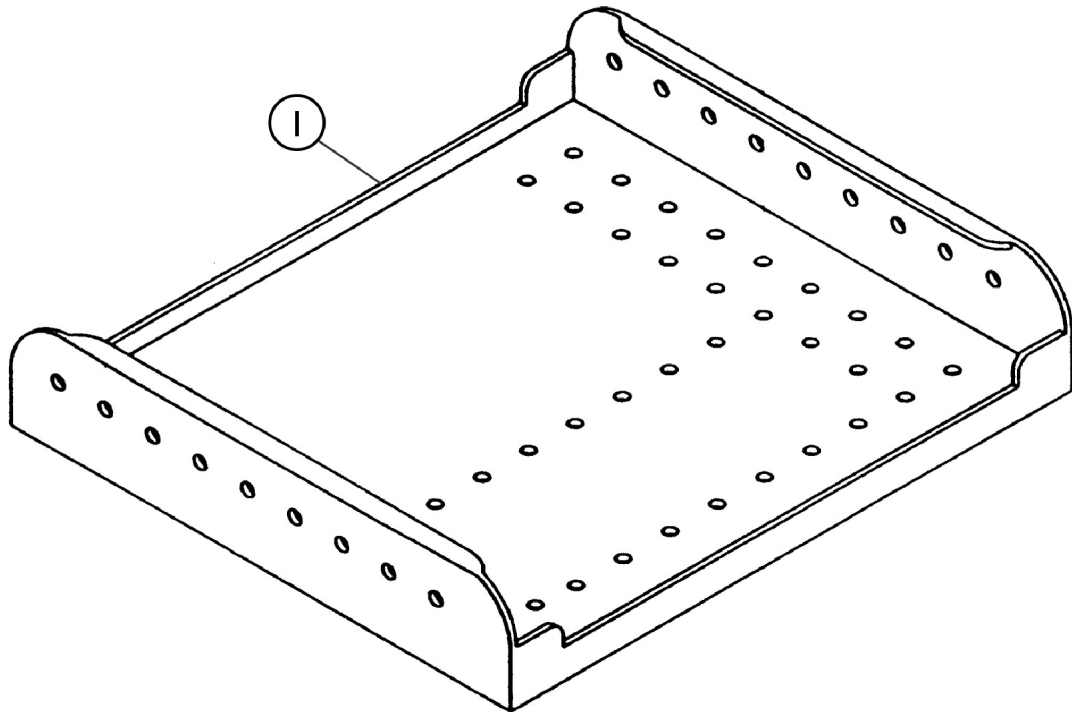

PinDot ContourU Seat Pans

SSP_003A

Item Number	Note	Part Number	Description	Quantity Per	
				Package	Assembly
1		3901718	Seat Pan, ContourU (17" W X 18" D)	1	1
1		3901719	Seat Pan, ContourU (17" W X 19" D)	1	1