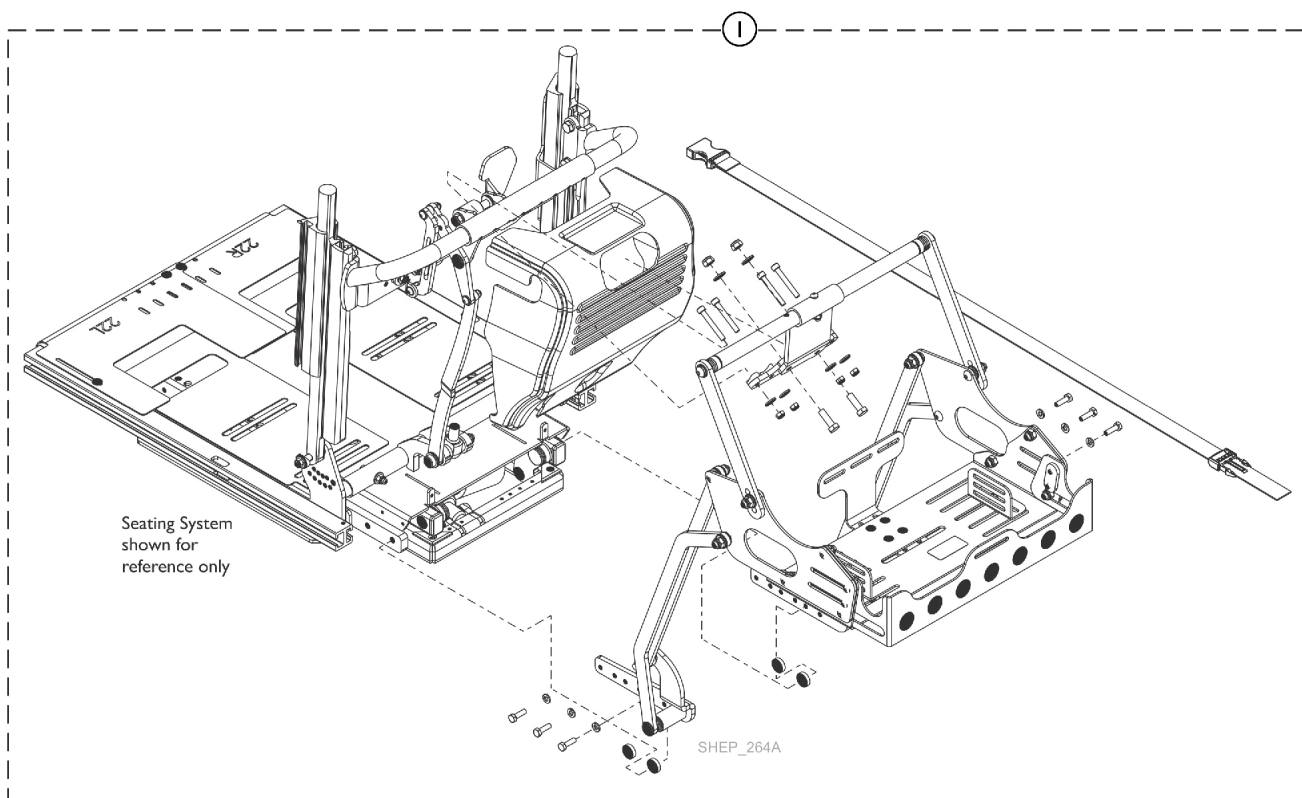

Accessories - Vent Tray Assembly w/ Shroud

Vent Tray Assembly used on Non-Elevate Recline Only and Tilt/Recline Seating Systems.

Accessories - Vent Tray Assembly w/ Shroud

Vent Tray Assembly used on Non-Elevate Recline Only and Tilt/Recline Seating Systems.

Item Number	Note	Part Number	Description	Quantity Per	
				Package	Assembly
1		60105138	Kit, Vent Tray Assembly w/ Shroud	1	1