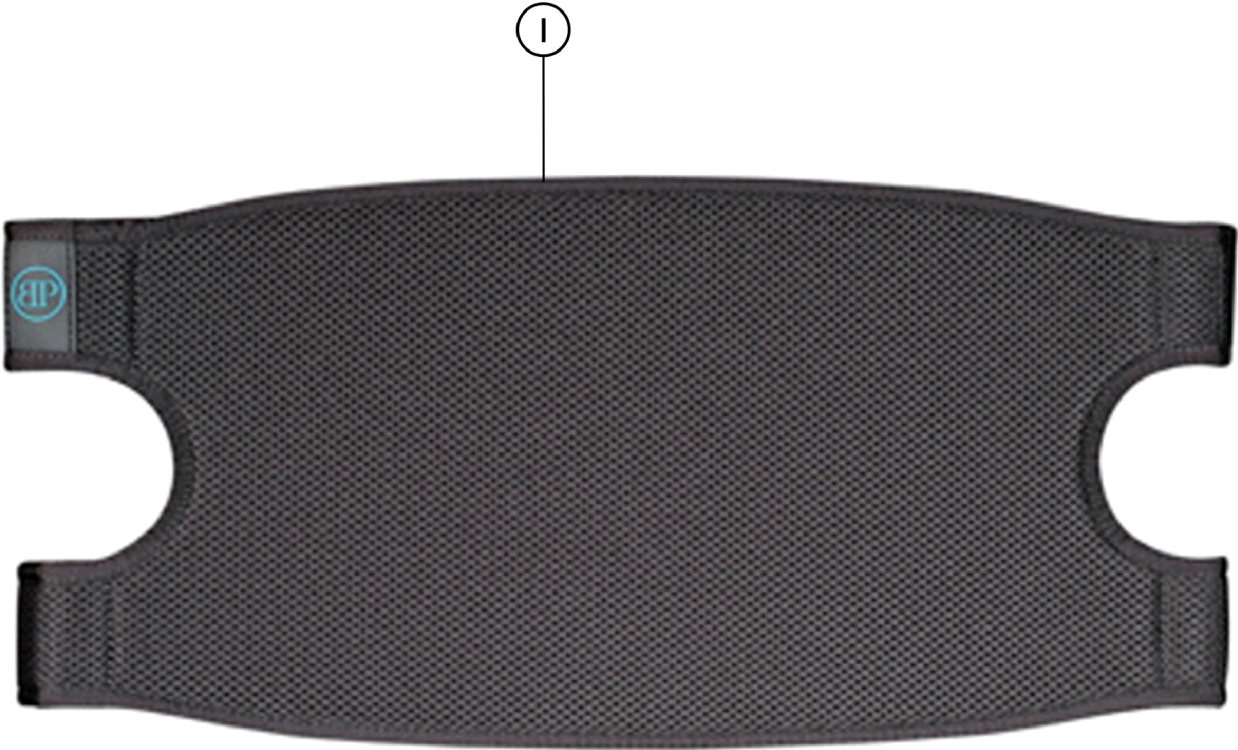

**Front Riggings - Accessories, Air Mesh Calf Panel CPMD/
CPLG**

SHEP_237A

Front Riggings - Accessories, Air Mesh Calf Panel CPMD/ CPLG

Item Number	Note	Part Number	Description	Quantity Per	
				Package	Assembly
1	A	60105176	Kit, Calf Panel, Mesh, Medium CPMD (35-1/2" L, Overall)	1	1
1	A	60102594	Kit, Calf Panel, Mesh, Large CPLG (39-1/2" L, Overall)	1	1

NOTE: A - Used for M70HD Front Riggings.