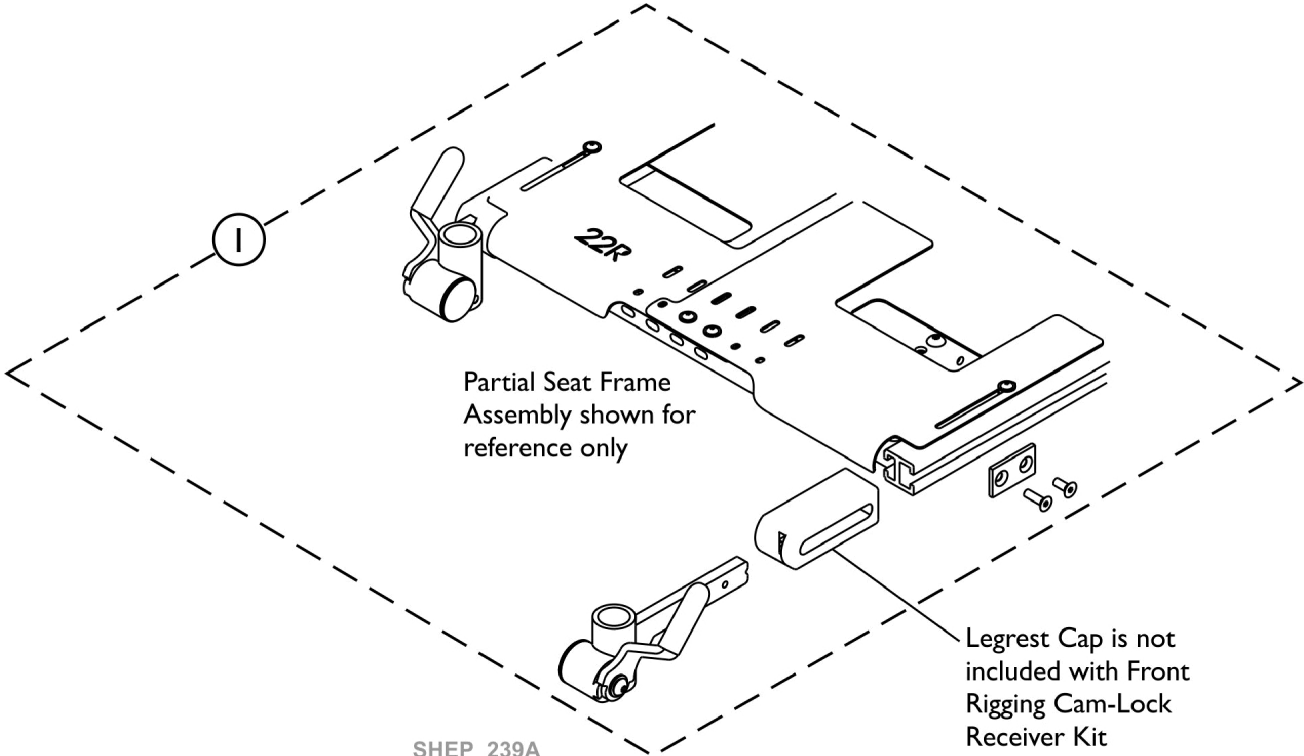

Independent Front Rigging Cam Lock Receiver, Straight (M70HD/ MELR/ MPELR)

SHEP_239A

Independent Front Rigging Cam Lock Receiver, Straight (M70HD/ MELR/ MPELR)

Item Number	Note	Part Number	Description	Quantity Per	
				Package	Assembly
1		60105141	Independent Front Rigging Cam Lock Receiver, Straight (Pair)	2	1