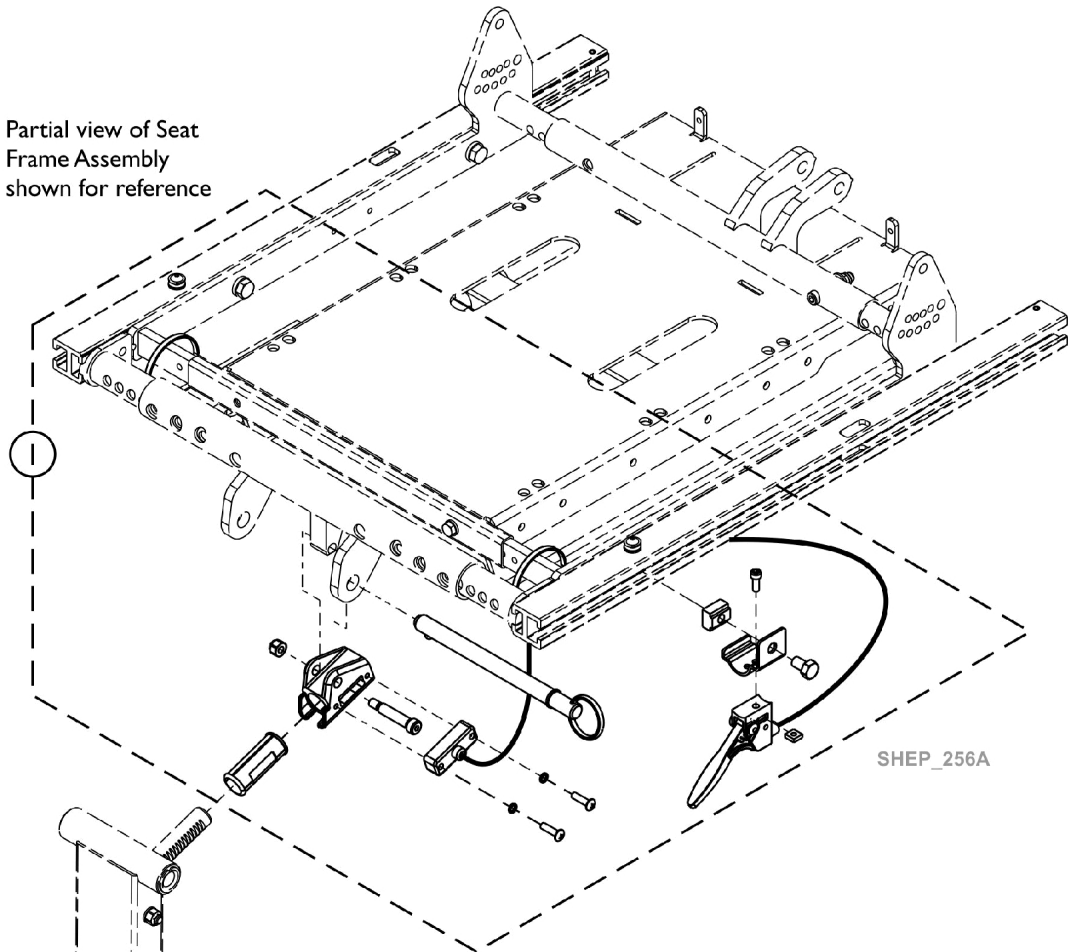

# Center Mount Rigging Mounting Hardware (CTMT-FJ/CTMT-F)

Partial view of Seat  
Frame Assembly  
shown for reference

SHEP\_256A

CTMT Front Riggings  
shown for reference

## Center Mount Rigging Mounting Hardware (CTMT-FJ/CTMT-F)

Item Number	Note	Part Number	Description	Quantity Per	
				Package	Assembly
1	A	60102591	CTMT Front Rigging Mounting Hardware, Ultra Low Maxx	1	1
NOTE: A - CTMT Rigging 12-1/4"-15" STF range does not work for 16" Deep on models ULMT, ULMTR and ULMR.					