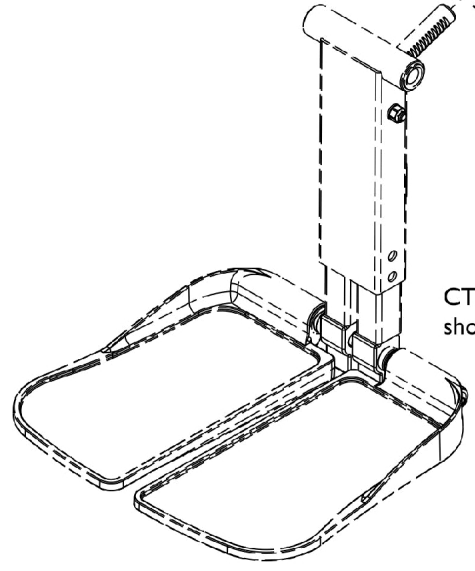

# Center Mount Rigging Mounting Hardware (CTMT-FJ/CTMT-F)

Partial view of Seat  
Frame Assembly  
shown for reference

SHEP\_256A

CTMT Front Riggings  
shown for reference

## Center Mount Rigging Mounting Hardware (CTMT-FJ/CTMT-F)

Item Number	Note	Part Number	Description	Quantity Per	
				Package	Assembly
1	A	60102591	CTMT Front Rigging Mounting Hardware, Ultra Low Maxx	1	1
NOTE: A - CTMT Rigging 12-1/4"-15" STF range does not work for 16" Deep on models ULMT, ULMTR and ULMR.					