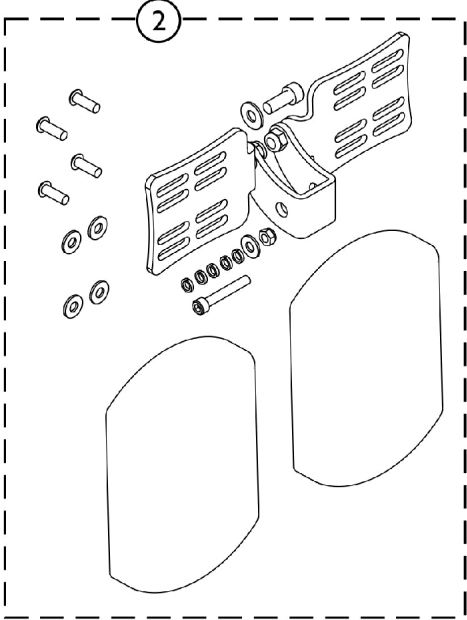

Basic Fixed Center Mount Platform 70/ 90/ 97 Degrees (FCMT70/ 90/ 97)

Support Hanger
Bracket Assembly,
FCMT 70/90/97 Degree
shown for reference
only

Assembled View

Basic Fixed Center Mount Platform 70/ 90/ 97 Degrees (FCMT70/ 90/ 97)

Item Number	Note	Part Number	Description	Quantity Per	
				Package	Assembly
1		60105142	Basic Fixed Center Mount Footplate Assembly, 70/90/97 Degree (12" W x 11" D)	1	1
2		60105143	Flat Calf Pad Assembly, FCMT70, FCMT90, FCMT97	1	1