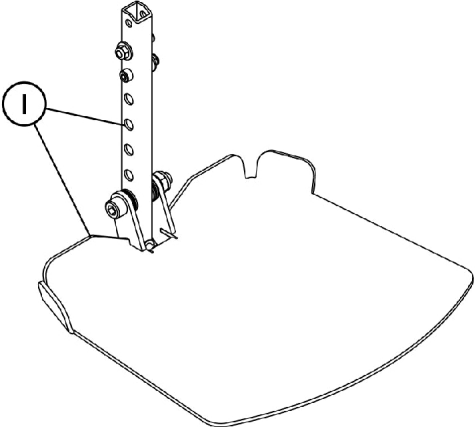

Basic Fixed Center Mount Platform 70/ 90/ 97 Degrees (FCMT70/ 90/ 97)

Support Hanger
Bracket Assembly,
FCMT 70/90/97 Degree
shown for reference
only

Assembled View

Basic Fixed Center Mount Platform 70/ 90/ 97 Degrees (FCMT70/ 90/ 97)

Item Number	Note	Part Number	Description	Quantity Per	
				Package	Assembly
1		60105142	Basic Fixed Center Mount Footplate Assembly, 70/90/97 Degree (12" W x 11" D)	1	1
2		60105143	Flat Calf Pad Assembly, FCMT70, FCMT90, FCMT97	1	1