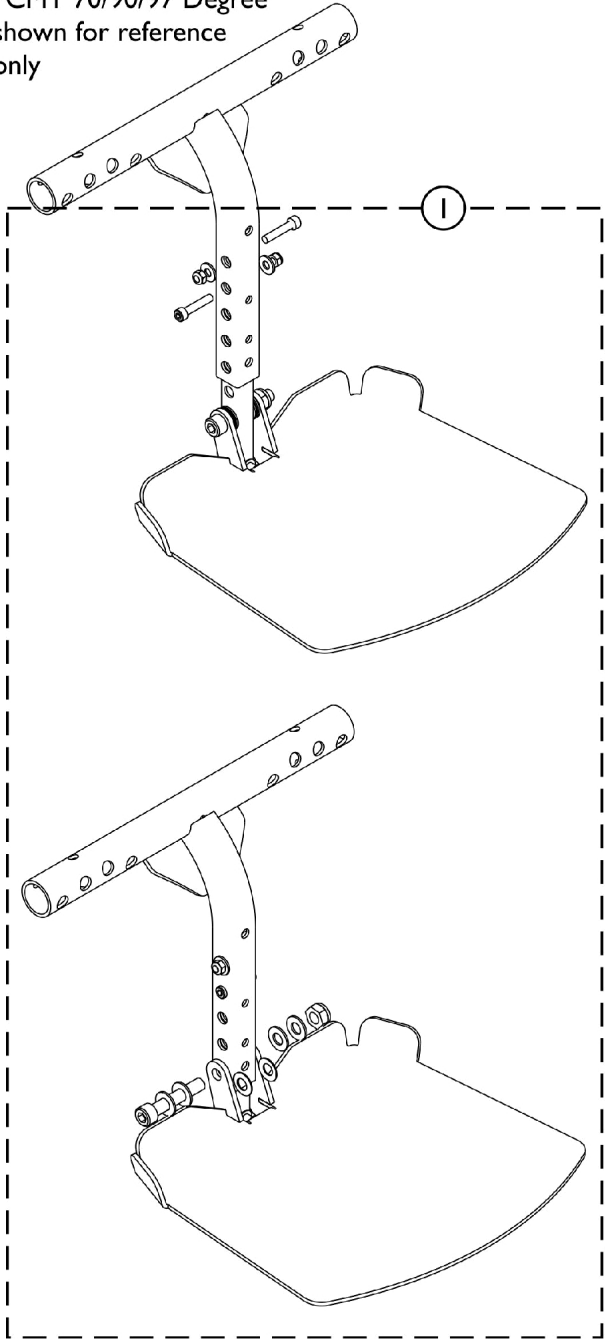

Basic Fixed Center Mount Platform 70/ 90/ 97 Degrees (FCMT70/ 90/ 97)

Support Hanger
Bracket Assembly,
FCMT 70/90/97 Degree
shown for reference
only

Assembled View

Basic Fixed Center Mount Platform 70/ 90/ 97 Degrees (FCMT70/ 90/ 97)

Item Number	Note	Part Number	Description	Quantity Per	
				Package	Assembly
1		60105142	Basic Fixed Center Mount Footplate Assembly, 70/90/97 Degree (12" W x 11" D)	1	1
2		60105143	Flat Calf Pad Assembly, FCMT70, FCMT90, FCMT97	1	1