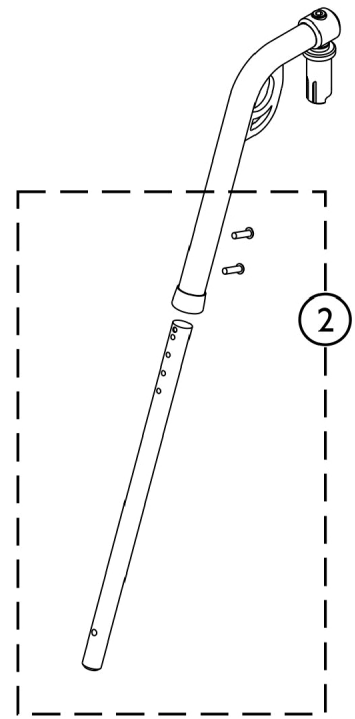

70 Degree HD Swing Away Front Rigging (M70HD)

SHEP_235A

70 Degree HD Swing Away Front Rigging (M70HD)

| Item Number | Note | Part Number | Description | Quantity Per | |
|---|------|-------------|---|--------------|----------|
| | | | | Package | Assembly |
| 1 | A | 60105198 | Front Rigging Support Assembly, Down Tube HD, Cam-Lock, M70HD | 1 | 1 |
| 2 | B | 60105200 | Kit, Extension Tube Assembly w/ Hardware, M70HD (9" L) | 1 | 1 |
| NOTE: A - Item #1 can be used for both Right or Left side. B - Item #2 Extension Tube has a 13-17" Range | | | | | |