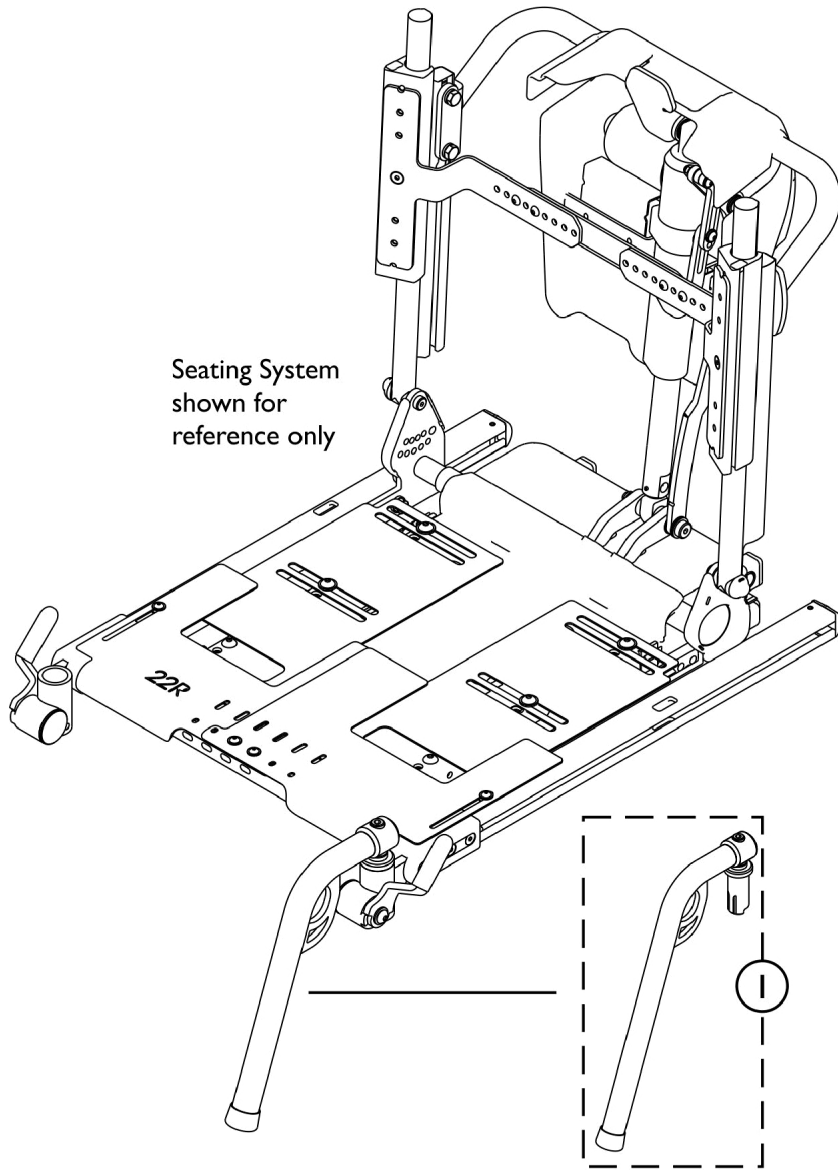

70 Degree HD Swing Away Front Rigging (M70HD)

SHEP_235A

70 Degree HD Swing Away Front Rigging (M70HD)

| Item Number | Note | Part Number | Description | Quantity Per | |
|---|------|-------------|---|--------------|----------|
| | | | | Package | Assembly |
| 1 | A | 60105198 | Front Rigging Support Assembly, Down Tube HD, Cam-Lock, M70HD | 1 | 1 |
| 2 | B | 60105200 | Kit, Extension Tube Assembly w/ Hardware, M70HD (9" L) | 1 | 1 |
| NOTE: A - Item #1 can be used for both Right or Left side. B - Item #2 Extension Tube has a 13-17" Range | | | | | |