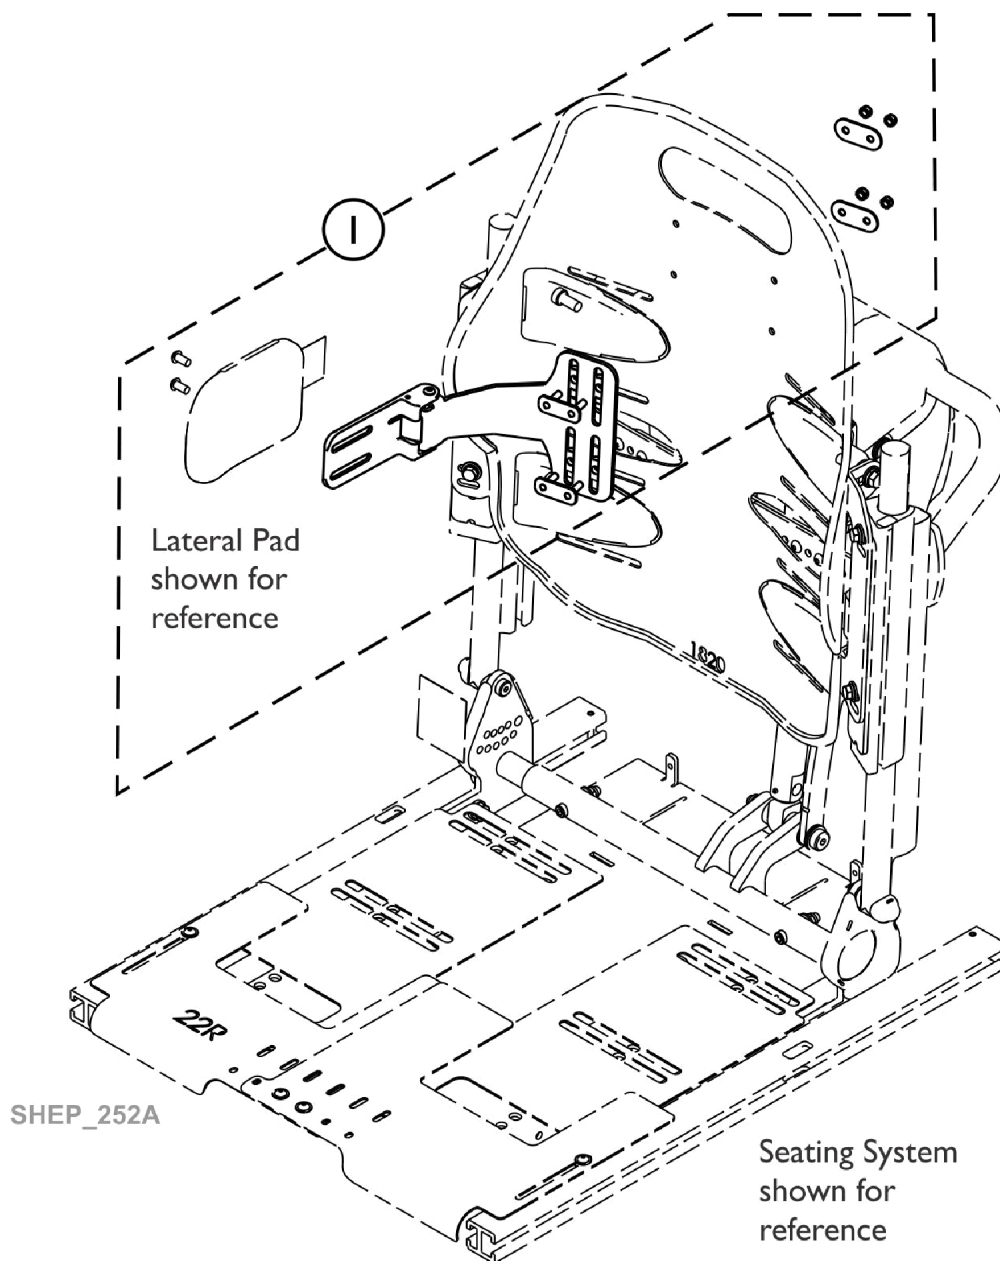

Matrix Swing Away Lateral Hardware, Standard, Elite/Elite TR Back (SAEHBL/ SAEHBR)

Matrix Swing Away Lateral Hardware, Standard, Elite/Elite TR Back - Right/Left (SAEHBL/ SAHEBR)

Matrx Swing Away Lateral Hardware, Standard, Elite/Elite TR Back (SAEHBL/ SAEHBR)

Item Number	Note	Part Number	Description	Quantity Per	
				Package	Assembly
1		60105127	Kit, Matrx Swing Away Lateral Hardware, Standard, Elite/Elite TR Back - Right/Left	1	1