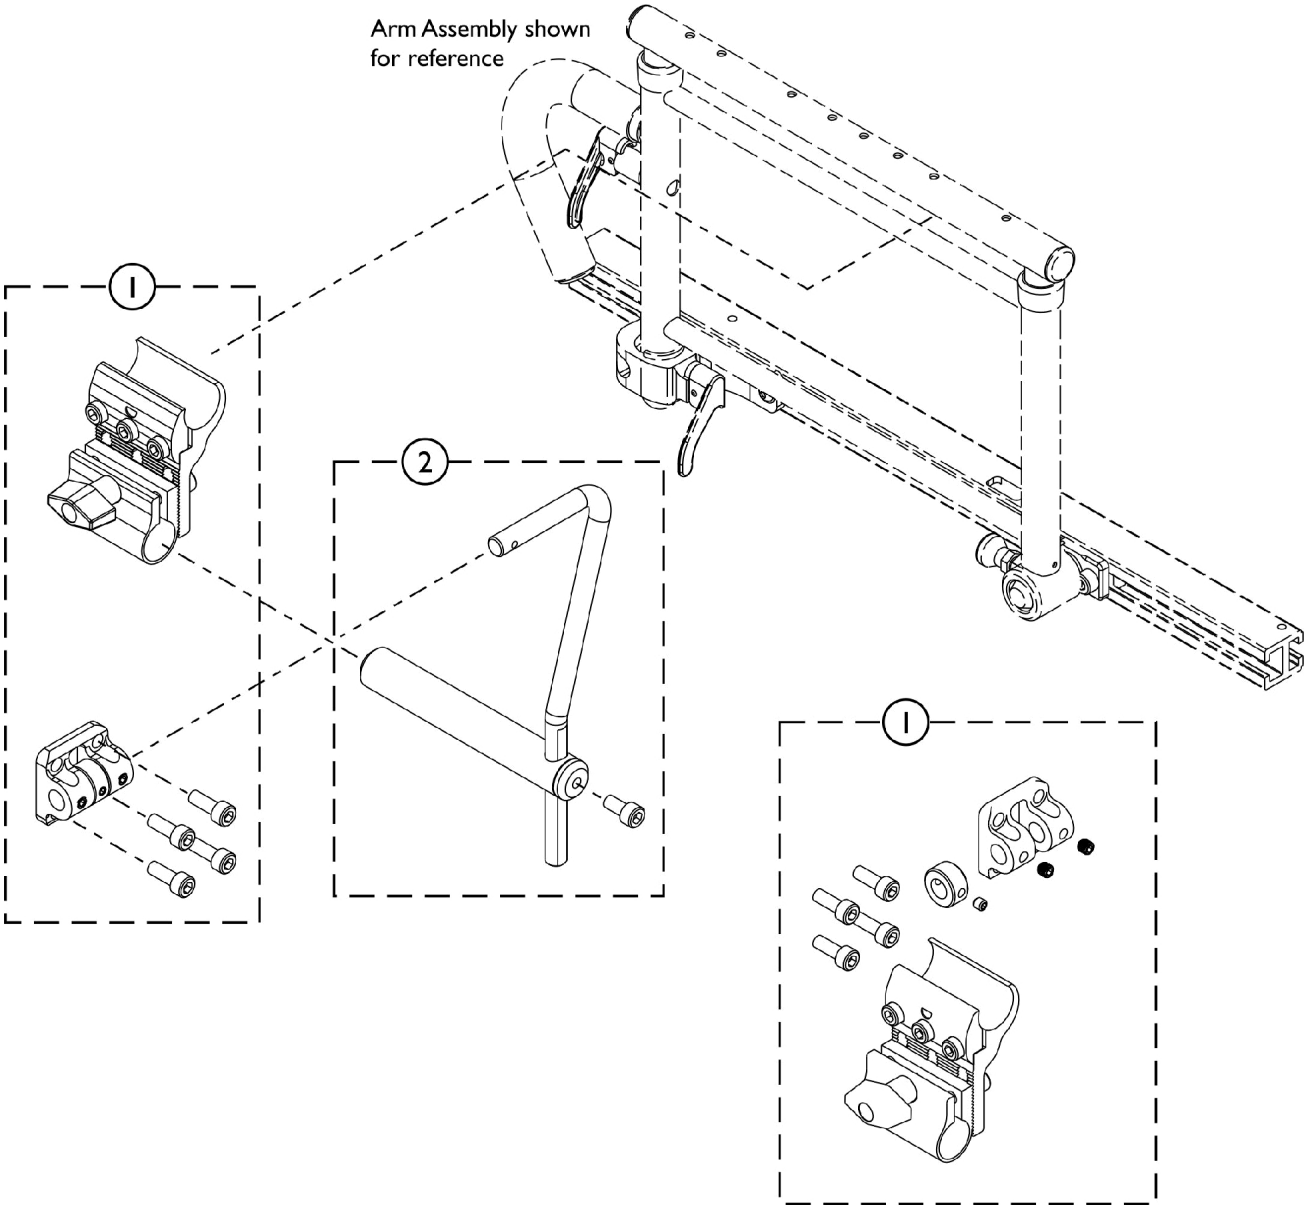

Elbow Block Bar and Clamp Assembly (MASL/ MASR)

Elbow Block Clamp used for Elbow Block Bar Hardware models
(VEXSHEXS-L, VEXSHEXL-L, VEXLHEXS-L, VEXLHEXL-L and
VEXSHEXS-R, VEXSHEXL-R, VEXLHEXS-R, VEXLHEXL-R)

Arm Assembly shown
for reference

Elbow Block Bar and Clamp Assembly (MASL/ MASR)

Elbow Block Clamp used for Elbow Block Bar Hardware models
(VEXSHEXS-L, VEXSHEXL-L, VEXLHEXS-L, VEXLHEXL-L and
VEXSHEXS-R, VEXSHEXL-R, VEXLHEXS-R, VEXLHEXL-R)

Item Number	Note	Part Number	Description	Quantity Per	
				Package	Assembly
1		60102688	Kit, Elbow Block Clamp Assembly	1	1
2		60105133	Kit, Elbow Block Bar Mounting (3" Vertical x 5" Horizontal)	1	1
2		60105134	Kit, Elbow Block Bar Mounting (3" Vertical x 7" Horizontal)	1	1
2		60105135	Kit, Elbow Block Bar Mounting (5" Vertical x 5" Horizontal)	1	1
2		60105136	Kit, Elbow Block Bar Mounting (5" Vertical x 7" Horizontal)	1	1